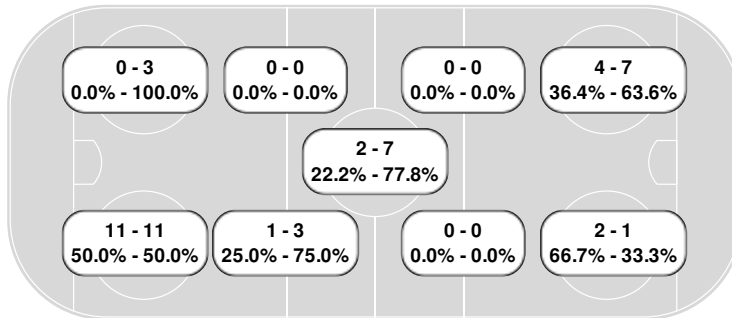

2024-25 Women's Ice Hockey Box Score Report

Oct 31, 2024, Start time: 06:00 PM, Pegula Ice Arena, University Park,
Pennsylvania
Attendance: 380

Game duration: 2:18

Penalty summary

Prd	Player	Team	Min	Offense	Time	
1st	Jocelyn Fiala	SYR	2	Hitting from behind	01:12	PP
1st	Tiffany Hill	PSU	2	Holding	09:13	PP
2nd	Carly Sardine	SYR	5	Direct contact to the head	06:38	PP
2nd	Carly Sardine	SYR	10	Game misconduct	06:38	
2nd	TEAM	PSU	2	Too many players on ice	09:19	PP

Prd	Player	Team	Min	Offense	Time	
2nd	Leah Stecker	PSU	2	Tripping	14:15	PP
3rd	Grace Outwater	PSU	2	Slashing	02:03	PP
3rd	TEAM	SYR	2	Too many players on ice	03:08	PP
3rd	Tatum White	SYR	2	High Sticking	11:43	PP
3rd	Bryn Saarela	SYR	2	Cross Checking	18:06	PP

Faceoff summary

Orange

#	Player	W	L	FO%
18	Tatum White	8	16	33.3
21	Nea Tervonen	6	15	28.6
19	Rylee McLeod	3	0	100.0
7	Maya D'Arcy	1	0	100.0
17	Haley Trudeau	1	0	100.0
27	Heidi Knoll	1	0	100.0
5	Bryn Saarela	0	1	0.0
Totals:		20	32	38.5

Nittany Lions

#	Player	W	L	FO%
15	Tessa Janecke	15	8	65.2
20	Tiffany Hill	9	2	81.8
16	Brianna Brooks	8	7	53.3
8	Grace Outwater	0	1	0.0
22	Katelyn Roberts	0	1	0.0
26	Maddy Christian	0	1	0.0
Totals:		32	20	61.5

Faceoff chart

Orange

FACEOFFS	WON
1st Period	7
2nd Period	7
3rd Period	6
OT1 Period	0
At even strength	16
Power play	2
Short handed	2

Nittany Lions

WON	FACEOFFS
7	1st Period
9	2nd Period
14	3rd Period
2	OT1 Period
21	At even strength
10	Power play
1	Short handed

Power play summary

Orange

Prd	Start	End	Elapsed	Shots	(Opp)	
1	09:13	11:13	02:00	3	0	
2	14:15	16:15	02:00	3	0	
3	02:03	03:08	01:05	0	0	
Summary: 3 opps, 6 shots, 0 goal, time 05:05						

Nittany Lions

Prd	Start	End	Elapsed	Shots	(Opp)	
1	01:12	03:12	02:00	2	0	
2	06:38	09:19	02:41	2	0	
2	11:19	11:38	00:19			
3	04:03	05:08	01:05	1	0	
3	11:43	13:43	02:00	3	0	
OT1	18:06	00:06	02:00	1	0	
Summary: 5 opps, 9 shots, 0 goal, time 10:05						

Shootout summary

No Shootouts

Referee's Signature _____