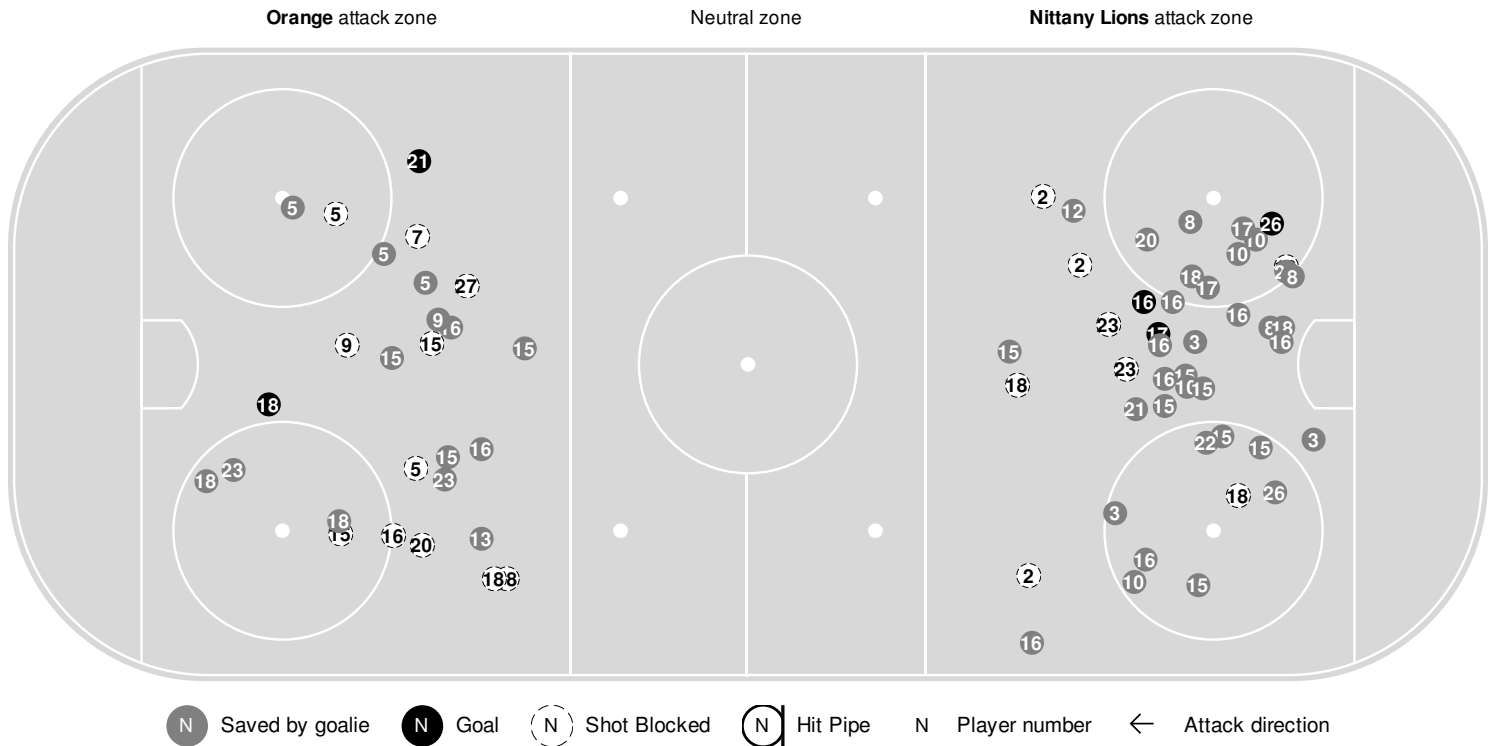

**2024-25 Women's Ice Hockey
Play By Play Report**

Oct 31, 2024, Start time: 06:00 PM, Pegula Ice Arena, University Park,
Pennsylvania
Attendance: 380

Game duration: 2:18

Start of OT 1

Orange			Nittany Lions	
Action	Time	Score	On Ice	Action
Start of 1st overtime.	00:00			Start of 1st overtime.
	00:00			Faceoff #18 Tatum White vs #15 Tessa Janecke won by PSU .
SYR #5 Bryn Saarela penalty complete.	00:06			
	00:06			PSU end of power play.
	00:24			Shot by PSU #17 Kendall Butze, saved by #35 Allie Kelley.
	01:27			Shot by PSU #15 Tessa Janecke, saved by #35 Allie Kelley.
	01:44			Shot by PSU #16 Brianna Brooks, saved by #35 Allie Kelley.
	01:44			Faceoff #18 Tatum White vs #16 Brianna Brooks won by PSU .
	02:01	2 - 3	3 - 3	GOAL by PSU #16 Brianna Brooks, Assist by #10 Leah Stecker and #26 Maddy Christian. On ice for PSU : #35 Katie DeSa, #16 Brianna Brooks, #10 Leah Stecker, #26 Maddy Christian. On ice for SYR : #35 Allie Kelley, #18 Tatum White, #5 Bryn Saarela, #23 Charli Kettyle.
End of 1st overtime.	02:01			End of 1st overtime.

2024-25 Women's Ice Hockey Shot Chart Report

Oct 31, 2024, Start time: 06:00 PM, Pegula Ice Arena, University Park,
Pennsylvania
Attendance: 380

Game duration: 2:18

SYRACUSE **2 - 3** **PENN ST.**

Scoring by period

Team	1	2	3	OT 1
Syracuse	0	2	0	0
Penn St.	1	0	1	1

Shot chart

Shot summary

Orange						Nittany Lions					
	1	2	3	OT 1	Tot		1	2	3	OT 1	Tot
Total shots attempted	14	19	2	0	35	Total shots attempted	16	12	29	4	61
Blocked by defense	4	5	2	0	11	Blocked by defense	2	4	2	0	8
Shots Off Target	4	4	0	0	8	Shots Off Target	3	4	9	0	16
Pipes	0	0	0	0	0	Pipes	0	0	0	0	0
Total shots on-target	6	10	0	0	16	Total shots on-target	11	4	18	4	37
Shots saved by goalie Allie Kelley	10	4	17	3	34	Shots saved by goalie Katie DeSa	6	8	0	0	14
Goals scored:					2	Goals scored:					3