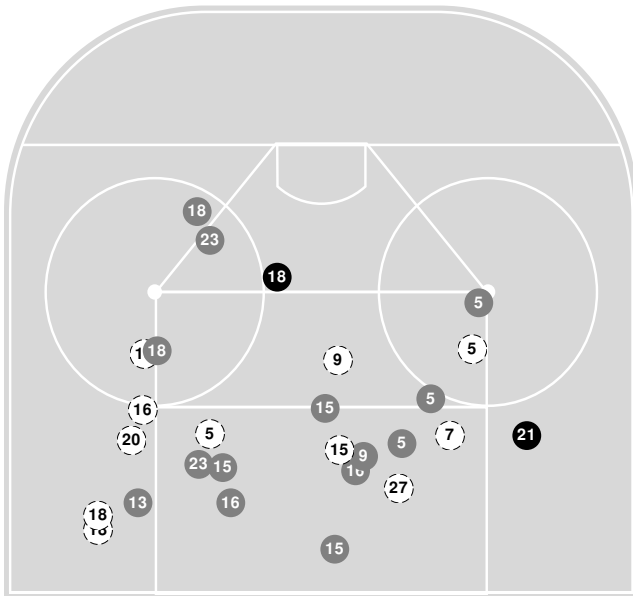

Team	1	2	3	OT 1
Syracuse	0	2	0	0
Penn St.	1	0	1	1

Shot chart

Shot summary

Orange						Nittany Lions					
	1	2	3	OT 1	Tot		1	2	3	OT 1	Tot
Total shots attempted	14	19	2	0	35	Total shots attempted	16	12	29	4	61
Blocked by defense	4	5	2	0	11	Blocked by defense	2	4	2	0	8
Shots Off Target	4	4	0	0	8	Shots Off Target	3	4	9	0	16
Pipes	0	0	0	0	0	Pipes	0	0	0	0	0
Total shots on-target	6	10	0	0	16	Total shots on-target	11	4	18	4	37
Shots saved by goalie Allie Kelley	10	4	17	3	34	Shots saved by goalie Katie DeSa	6	8	0	0	14
Goals scored:					2	Goals scored:					3

2024-25 Women's Ice Hockey Shot Chart (Advanced) Report

Oct 31, 2024, Start time: 06:00 PM, Pegula Ice Arena, University Park,
Pennsylvania
Attendance: 380

Game duration: 2:18

SYRACUSE

2 - 3

PENN ST.

Scoring by period

Team	1	2	3	OT 1
Syracuse	0	2	0	0
Penn St.	1	0	1	1

Shot chart

Orange Attack zone

Nittany Lions Attack zone

N Saved by goalie
 N Goal
 N Shot On-target
 N Shot Blocked
 N Hit Pipe
 N Player number

Shot statistics