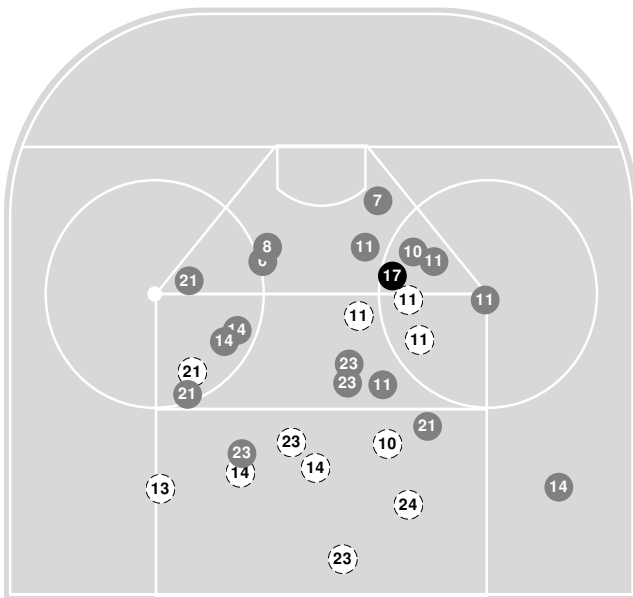

Team	1	2	3
Lindenwood	0	1	0
Penn St.	1	4	2

Shot chart

N Saved by goalie
 N Goal
 N Shot Blocked
 N Hit Pipe
 N Player number
 ← Attack direction

Shot summary

Lions					Nittany Lions				
	1	2	3	Tot		1	2	3	Tot
Total shots attempted	8	8	21	37	Total shots attempted	21	32	19	72
Blocked by defense	1	2	8	11	Blocked by defense	2	5	3	10
Shots Off Target	3	2	3	8	Shots Off Target	2	9	4	15
Pipes	0	0	0	0	Pipes	1	1	0	2
Total shots on-target	4	4	10	18	Total shots on-target	16	17	12	45
Shots saved by goalie Anna Larose	15	10	0	25	Shots saved by goalie Katie DeSa	4	3	10	17
Shots saved by goalie Madison Bowtell	0	3	10	13					
Goals scored:				1	Goals scored:				7

2024-25 Women's Ice Hockey Shot Chart (Advanced) Report

Nov 16, 2024, Start time: 01:00 PM, Pegula Ice Arena, University Park,
Pennsylvania
Attendance: 806

Game duration: 2:19

LINDENWOOD

1 - 7

PENN ST.

Scoring by period

Team	1	2	3
Lindenwood	0	1	0
Penn St.	1	4	2

Shot chart

Lions Attack zone

Nittany Lions Attack zone

N Saved by goalie
 N Goal
 N Shot On-target
 N Shot Blocked
 N Hit Pipe
 N Player number

Shot statistics

Lions Attack zone