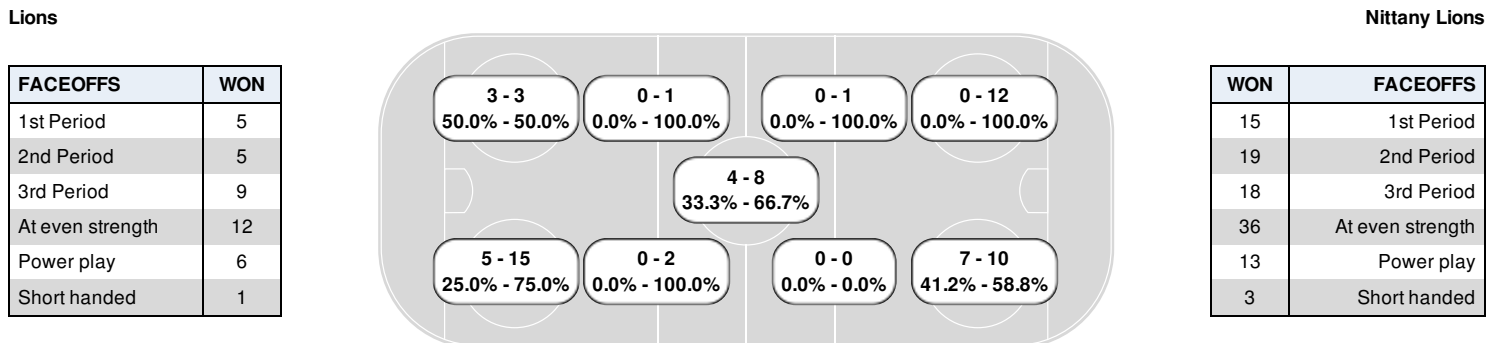

Lions								Nittany Lions							
#	Player	Min	GA	1	2	3	Saves	#	Player	Min	GA	1	2	3	Saves
30	Anna Larose	36:39	5	15	10	0	25	35	Katie DeSa	59:00	1	4	3	10	17
35	Madison Bowtell	23:16	2	0	3	10	13	TM	EMPTY NET	01:00	0	0	0	0	0
TM	EMPTY NET	00:05	0	0	0	0	0	Win - Katie DeSa (8-3-0)							
Loss - Anna Larose (1-8-0)															

Penalty summary

Prd	Player	Team	Min	Offense	Time		Prd	Player	Team	Min	Offense	Time	
1st	Hannah Dods	LIN	2	Cross Checking	17:15	PP	3rd	Abby Stonehouse	PSU	2	Interference	04:32	PP
2nd	Tessa Janecke	PSU	2	Body checking	07:26	PP	3rd	Josey Dunne	LIN	2	Tripping	05:51	PP
2nd	Zsofia Pazmandi	LIN	2	Body checking	11:19	PP	3rd	TEAM	LIN	2	Too many players on ice	06:33	PP
2nd	Quinn McLaren	LIN	2	Tripping	15:42	PP	3rd	Brianna Brooks	PSU	2	Hooking	10:08	PP
2nd	Taya MacDonald	PSU	2	Interference	20:00	PP	3rd	Quinn McLaren	LIN	2	Hooking	11:10	PP
3rd	Leah Stecker	PSU	2	Cross Checking	00:50	PP	3rd	Grace Outwater	PSU	2	Holding	12:28	PP
3rd	Sidney Jackel	LIN	2	Roughing	01:47	PP	3rd	Josey Dunne	LIN	2	Tripping	16:08	PP

Faceoff summary

Lions						Nittany Lions					
#	Player	W	L	FO%		#	Player	W	L	FO%	
17	Gigi Pora	9	11	45.0		15	Tessa Janecke	22	6	78.6	
6	Maegan Cronan	4	10	28.6		16	Brianna Brooks	20	6	76.9	
8	Olivia Grabianowski	2	8	20.0		20	Tiffany Hill	9	5	64.3	
19	Molly Henderson	2	8	20.0		22	Katelyn Roberts	1	0	100.0	
18	Elina Zilliox	1	0	100.0		26	Maddy Christian	0	2	0.0	
21	Sidney Jackel	1	0	100.0		Totals:		52	19	73.2	
11	Sydney Rarick	0	3	0.0							
13	Zsofia Pazmandi	0	2	0.0							
14	Morgan Neitzke	0	1	0.0							
25	Chloe Corbin	0	9	0.0							
Totals:		19	52	26.8							

Faceoff chart

Referee's Signature _____