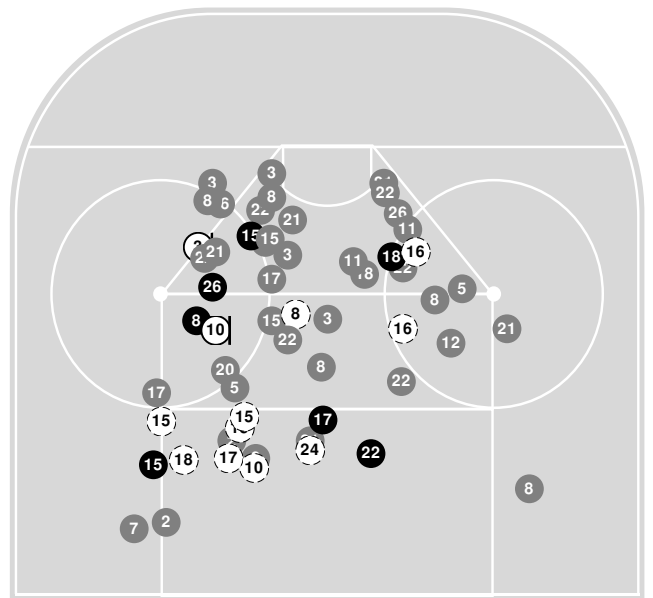

Team	1	2	3
Lindenwood	0	1	0
Penn St.	1	4	2

Shot chart

N Saved by goalie
 N Goal
 N Shot Blocked
 N Hit Pipe
 N Player number
 ← Attack direction

Shot summary

Lions					Nittany Lions				
	1	2	3	Tot		1	2	3	Tot
Total shots attempted	8	8	21	37	Total shots attempted	21	32	19	72
Blocked by defense	1	2	8	11	Blocked by defense	2	5	3	10
Shots Off Target	3	2	3	8	Shots Off Target	2	9	4	15
Pipes	0	0	0	0	Pipes	1	1	0	2
Total shots on-target	4	4	10	18	Total shots on-target	16	17	12	45
Shots saved by goalie Anna Larose	15	10	0	25	Shots saved by goalie Katie DeSa	4	3	10	17
Shots saved by goalie Madison Bowtell	0	3	10	13					
Goals scored:				1	Goals scored:				7

2024-25 Women's Ice Hockey Shot Chart (Advanced) Report

Nov 16, 2024, Start time: 01:00 PM, Pegula Ice Arena, University Park,
Pennsylvania
Attendance: 806

Game duration: 2:19

LINDENWOOD

1 - 7

PENN ST.

Scoring by period

Team	1	2	3
Lindenwood	0	1	0
Penn St.	1	4	2

Shot chart

Lions Attack zone

Nittany Lions Attack zone

N Saved by goalie
 N Goal
 N Shot On-target
 N Shot Blocked
 N Hit Pipe
 N Player number

Shot statistics

Lions Attack zone