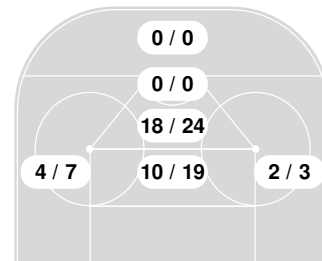

Team	1	2	3
Lindenwood	0	1	0
Penn St.	1	4	2

Shot chart

N Saved by goalie
 N Goal
 N Shot Blocked
 N Hit Pipe
 N Player number
 ← Attack direction

Shot summary

Lions					Nittany Lions				
	1	2	3	Tot		1	2	3	Tot
Total shots attempted	8	8	21	37	Total shots attempted	21	32	19	72
Blocked by defense	1	2	8	11	Blocked by defense	2	5	3	10
Shots Off Target	3	2	3	8	Shots Off Target	2	9	4	15
Pipes	0	0	0	0	Pipes	1	1	0	2
Total shots on-target	4	4	10	18	Total shots on-target	16	17	12	45
Shots saved by goalie Anna Larose	15	10	0	25	Shots saved by goalie Katie DeSa	4	3	10	17
Shots saved by goalie Madison Bowtell	0	3	10	13					
Goals scored:				1	Goals scored:				7

Team	1	2	3
Lindenwood	0	1	0
Penn St.	1	4	2

Shot chart

Lions Attack zone

Nittany Lions Attack zone

N Saved by goalie
 N Goal
 N Shot On-target
 N Shot Blocked
 N Hit Pipe
 N Player number

Shot statistics

Lions Attack zone

Nittany Lions Attack zone

Shot summary

Lions

Nittany Lions

2024-25 Women's Ice Hockey Shot Chart (Advanced) Report

Nov 16, 2024, Start time: 01:00 PM, Pegula Ice Arena, University Park,
Pennsylvania
Attendance: 806