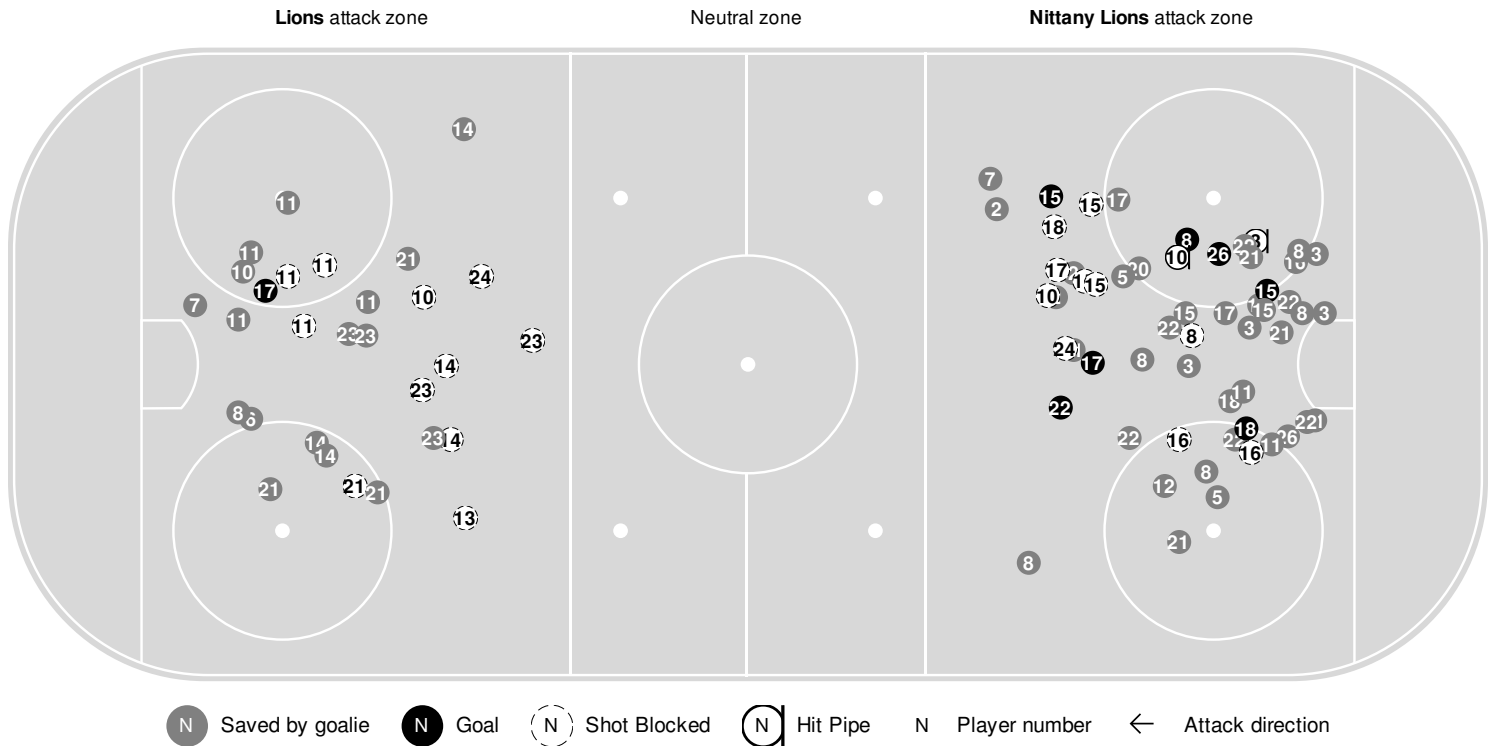

Team	1	2	3
Lindenwood	0	1	0
Penn St.	1	4	2

Shot chart

N Saved by goalie
 N Goal
 N Shot Blocked
 N Hit Pipe
 N Player number
 ← Attack direction

Shot summary

Lions					Nittany Lions				
	1	2	3	Tot		1	2	3	Tot
Total shots attempted	8	8	21	37	Total shots attempted	21	32	19	72
Blocked by defense	1	2	8	11	Blocked by defense	2	5	3	10
Shots Off Target	3	2	3	8	Shots Off Target	2	9	4	15
Pipes	0	0	0	0	Pipes	1	1	0	2
Total shots on-target	4	4	10	18	Total shots on-target	16	17	12	45
Shots saved by goalie Anna Larose	15	10	0	25	Shots saved by goalie Katie DeSa	4	3	10	17
Shots saved by goalie Madison Bowtell	0	3	10	13					
Goals scored:				1	Goals scored:				7