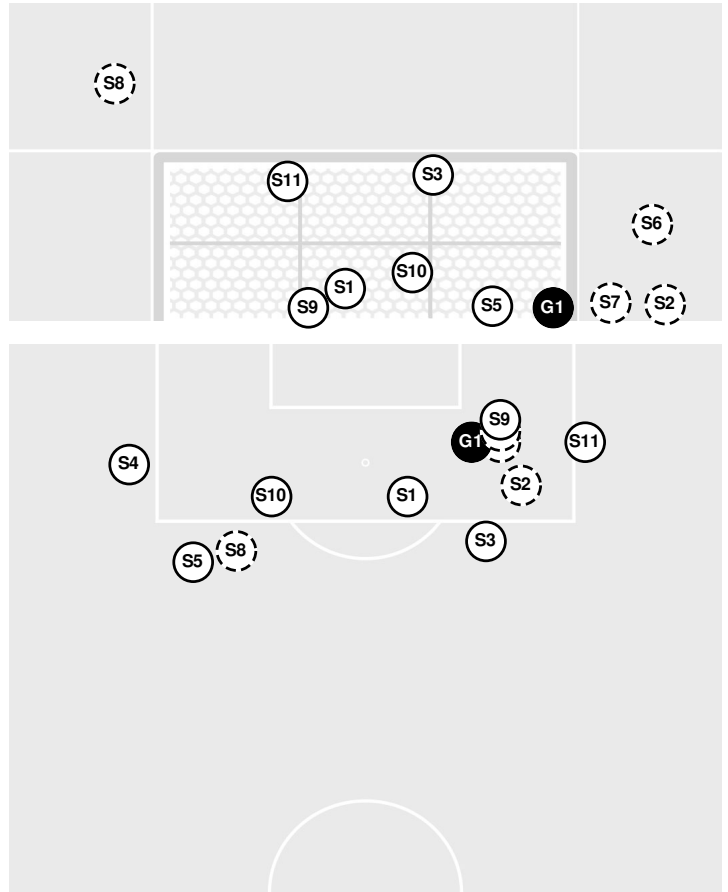

BILLIKENS

S Shot Off Target
S Shot On Target
S Blocked
G Goal / Own Goal

Shot Summary