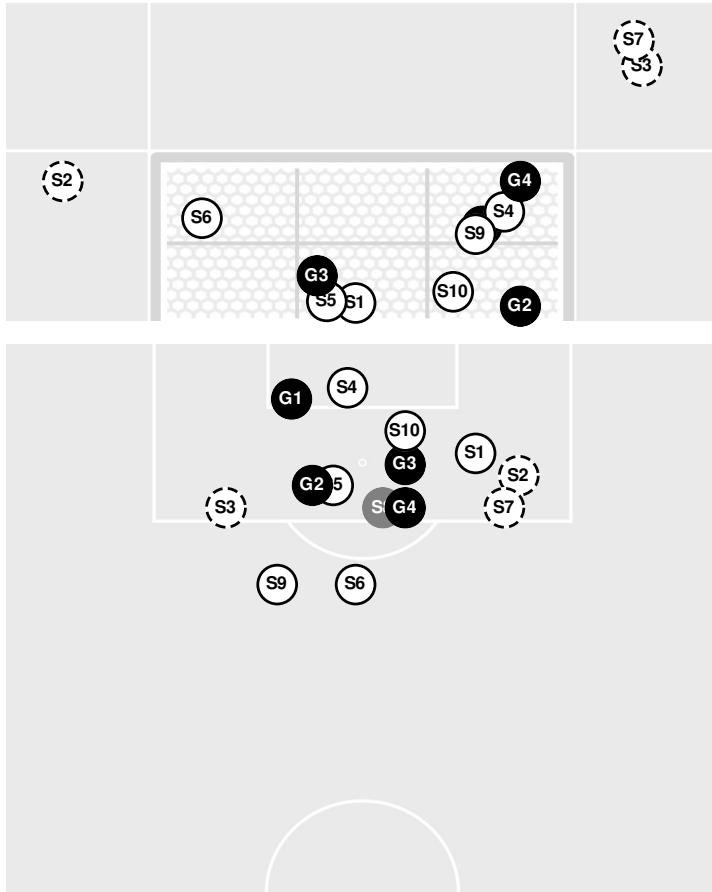

Official Soccer Shot Chart - Final

Saint Louis vs Penn St.

8/21/2025 Jeffrey Field, University Park, Pa.
2025 Penn State Women's Soccer

Match Time: 8:00 PM

Match Duration: 01:47

Attendance: 1090

Officials: Victor Borges, Robert Sheker, Bennett Sheker, Michael Matlock

Shots by Half Intervals

Nittany Lions
Billikens

	1st Half	2nd Half
Nittany Lions	8	6
Billikens	5	7

Shot Chart

NITTANY LIONS