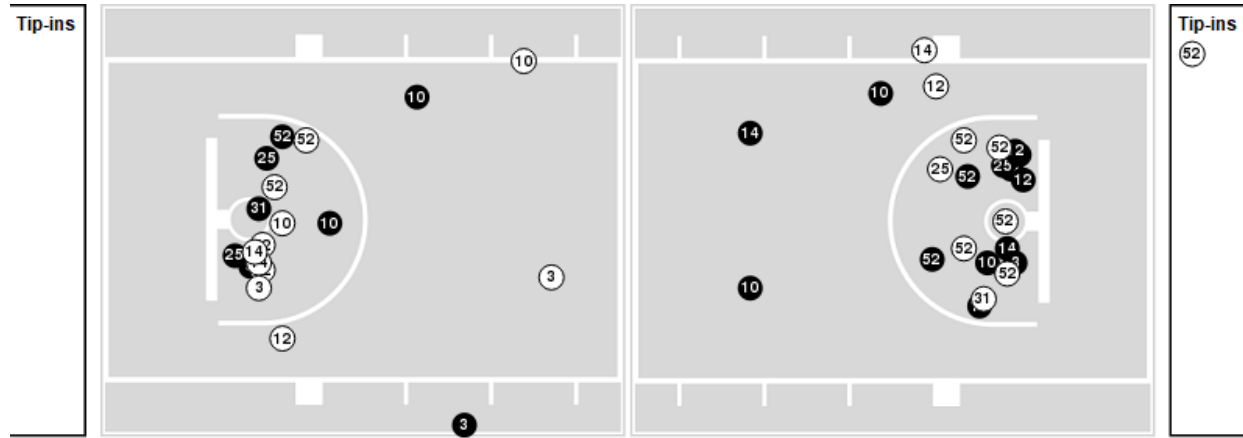

Shots in the Paint

● Made   ○ Missed   N - Player Number

Minnesota	M/A	%
Field Goals	34/66	52
2 Points	24/44	55
3 Points	10/22	45
Free Throws	9/9	100

Minnesota	M/A	%
Points in the Paint	44 (22/40)	55
Fast Break Points	8 (4/4)	100
Second Chance Points	15 (9/13)	69
Effective FG%	59