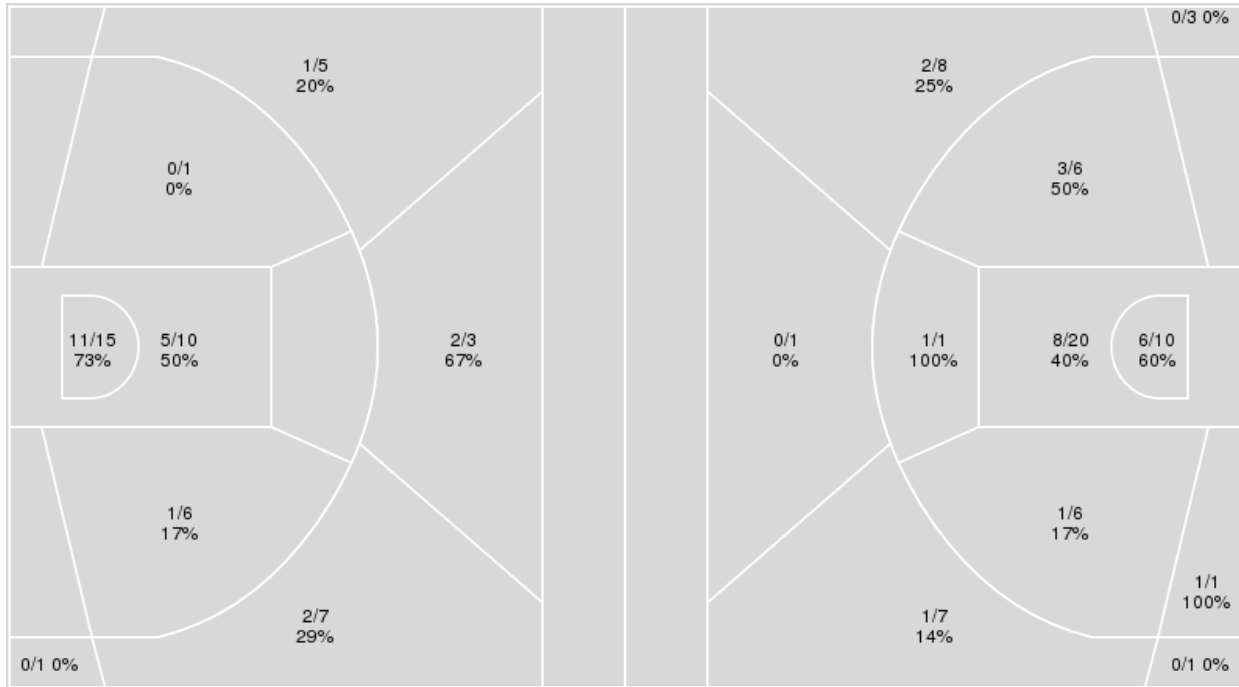

UTEP at Seattle U

11/26/21 South Point Arena, Las Vegas
South Point Shootout 2021

Officials: Angie Enlund, Jess Martinez, Trevor Inouye

{ Players => 3, 4, 5, 11, 12, 13, 15, 20, 21, 22, 23, 24, 30, 32, 34, 42; }
FG Types => All; Results => All;

{ Players => 0, 2, 3, 4, 5, 10, 12, 15, 20, 21, 23, 24, 55, 22; } FG Types
=> All; Results => All;

Seattle U

UTEP

Seattle U	M/A	%
Field Goals	22/48	46
2 Points	17/32	53
3 Points	5/16	31
Free Throws	8/12	67

UTEP	M/A	%
Field Goals	23/64	36
2 Points	20/44	45
3 Points	3/20	15
Free Throws	13/20	65