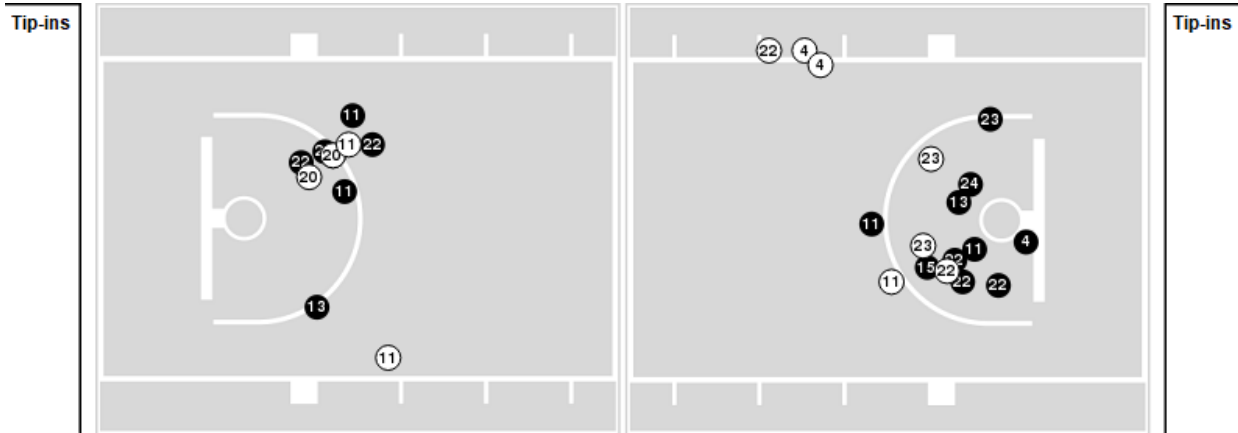

Blow Up Chart

● Made ○ Missed N - Player Number

Seattle U	M/A	%
Field Goals	22/48	46
2 Points	17/32	53
3 Points	5/16	31
Free Throws	8/12	67

Seattle U	M/A	%
Points in the Paint	32 (16 / 25)	64
Fast Break Points	9 (6/7)	86
Second Chance Points	5 (3/6)	50
Effective FG%	51