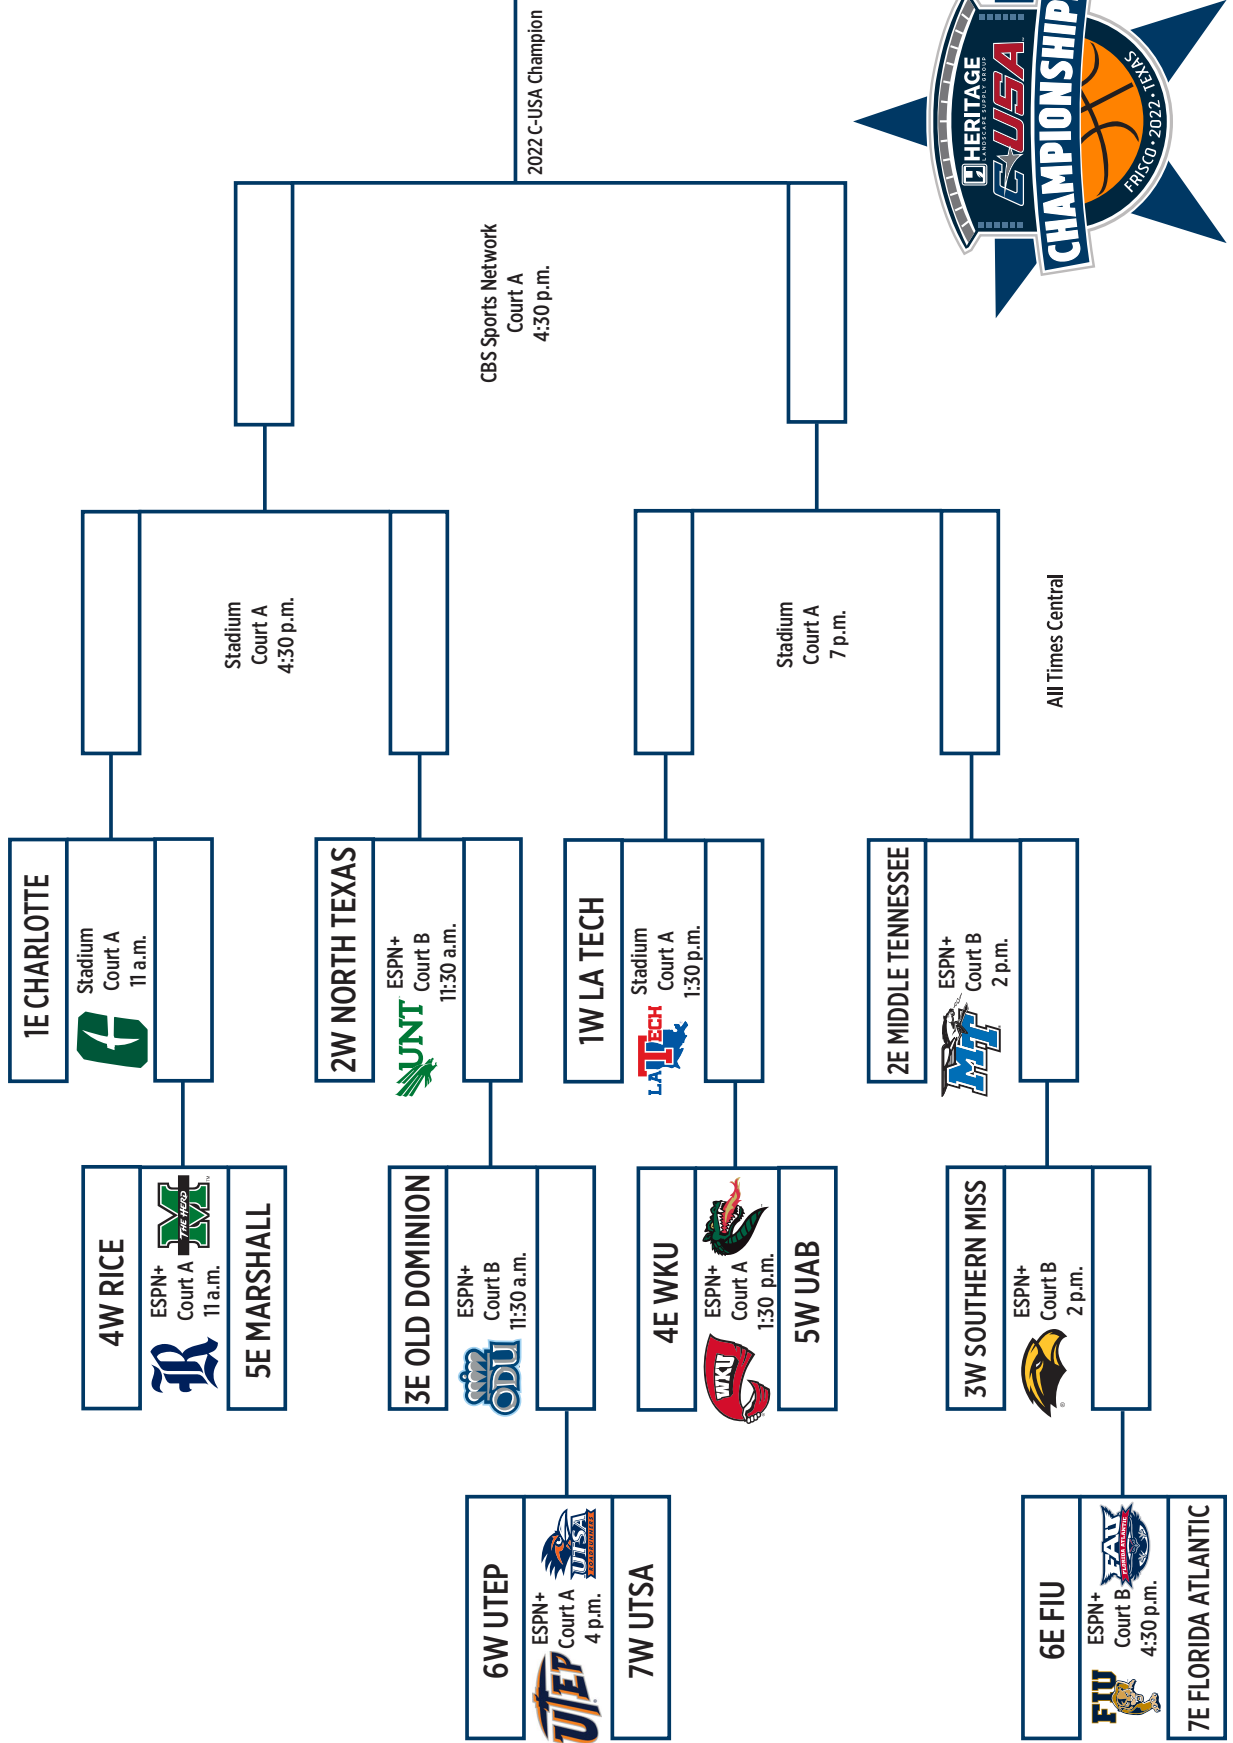

TOP 25 POLLS

AP (Feb. 27)

Rank	Team	Record	Prev. Rank
1	South Carolina (30)	27-1	1
2	Stanford	25-3	2
3	NC State	26-3	3
4	Louisville	25-3	4
5	Baylor	23-5	5
6	LSU	25-4	8
7	UConn	22-5	7
8	Iowa State	24-4	9
9	Texas	21-6	11
10	Michigan	22-5	6
11	Maryland	21-7	13
12	Iowa	20-7	21
13	Ohio State	22-5	17
T-14	Indiana	19-7	10
T-14	Arizona	20-6	12
16	North Carolina	23-5	18
17	BYU	25-2	19
18	Tennessee	22-7	16
19	Oklahoma	22-6	20
20	Notre Dame	21-7	14
21	Virginia Tech	21-8	23
22	Florida Gulf Coast	26-2	24
23	Florida	20-9	15
24	Georgia	20-8	25
25	Georgia Tech	20-9	22

USA TODAY/WBCA COACHES (March 1)

Rank	Team	Record	Prev. Rank
1	South Carolina (31)	27-1	1
2	Stanford (1)	25-3	2
3	North Carolina State	26-3	3
4	Louisville	26-3	4
5	Baylor	24-5	7
6	LSU	25-4	8
7	Iowa State	24-5	6
8	Connecticut	22-5	8
9	Michigan	22-5	5
10	Texas	21-6	12
11	Maryland	21-7	13
12	Indiana	19-7	10
13	Arizona	20-6	11
14	Brigham Young	25-2	15
15	Tennessee	22-7	14
16	Ohio State	22-5	17
17	North Carolina	23-5	18
18	Iowa	20-7	22
19	Oklahoma	22-6	19
20	Notre Dame	21-7	16
21	Georgia	20-8	20
22	Florida Gulf Coast	26-2	23
23	Central Florida	21-3	25
24	Virginia Tech	21-8	NR
25	Georgia Tech	20-9	24

NET RANKINGS

C-USA ONLY (March 2)

Rank	Team	Record	Prev. Rank
60	Middle Tennessee	21-6	61
87	Old Dominion	22-7	86
93	Charlotte	18-9	92
107	North Texas	14-11	107
142	LA Tech	18-10	147
148	Marshall	14-12	161
162	WKU	18-10	151
166	UAB	15-12	167
178	UTEP	14-12	178
188	FIU	13-15	192
194	Southern Miss	16-10	195
206	Rice	11-12	207
283	Florida Atlantic	5-23	276
291	UTSA	6-20	292

AROUND THE LEAGUE

CONFERENCE USA STANDINGS (AS OF MARCH 7)

	C-USA	Pct.	H	A	Overall	Pct.	H	A	N	L10	Streak
EAST											
↔Charlotte*	15-3	.833	7-2	8-1	19-9	.679	8-4	9-4	2-1	8-2	W1
↔Middle Tennessee	14-4	.778	9-0	5-4	22-6	.786	13-0	8-5	1-1	8-2	W2
↔Old Dominion	12-6	.667	6-3	6-3	22-8	.733	10-4	9-4	3-0	6-4	L2
↔WKU	11-7	.611	7-2	4-5	18-11	.621	10-4	7-6	1-1	4-6	L2
↔Marshall	10-8	.556	6-3	4-5	15-12	.556	9-4	5-8	1-0	4-6	W2
↔FIU	6-12	.333	5-4	1-8	14-15	.483	11-6	3-9	0-0	3-7	W2
↔Florida Atlantic	1-17	.056	1-8	0-9	5-24	.172	4-12	1-12	0-0	0-10	L11
WEST											
↔Louisiana Tech	11-7	.611	7-2	4-5	19-10	.655	12-2	6-8	1-0	8-2	W4
↔North Texas	10-7	.588	7-2	2-6	16-11	.593	11-4	3-7	2-0	8-2	W2
↔Southern Miss	9-8	.529	5-3	4-5	17-11	.607	10-4	6-6	1-1	6-4	L1
↔Rice	8-9	.471	5-4	3-5	13-12	.520	9-6	4-6	0-0	7-3	W3
↔UAB	8-10	.444	4-5	4-5	15-14	.517	10-5	5-9	0-0	3-7	L2
↔UTEP	6-12	.333	5-4	1-8	14-14	.500	10-4	3-9	1-1	2-8	L3
↔UTSA	3-14	.176	2-7	1-7	6-22	.214	4-9	2-11	0-2	2-8	L3

*2022 C-USA East Division Regular Season Champion // *2022 C-USA East Division Regular Season Champion

2022 HERITAGE LANDSCAPE SUPPLY GROUP C-USA WOMEN'S BASKETBALL CHAMPIONSHIP

Tuesday, March 8
First Round

Wednesday, March 9
Second Round

Thursday, March 10
Quarterfinals

Friday, March 11
Semifinals

Saturday, March 12
Championship