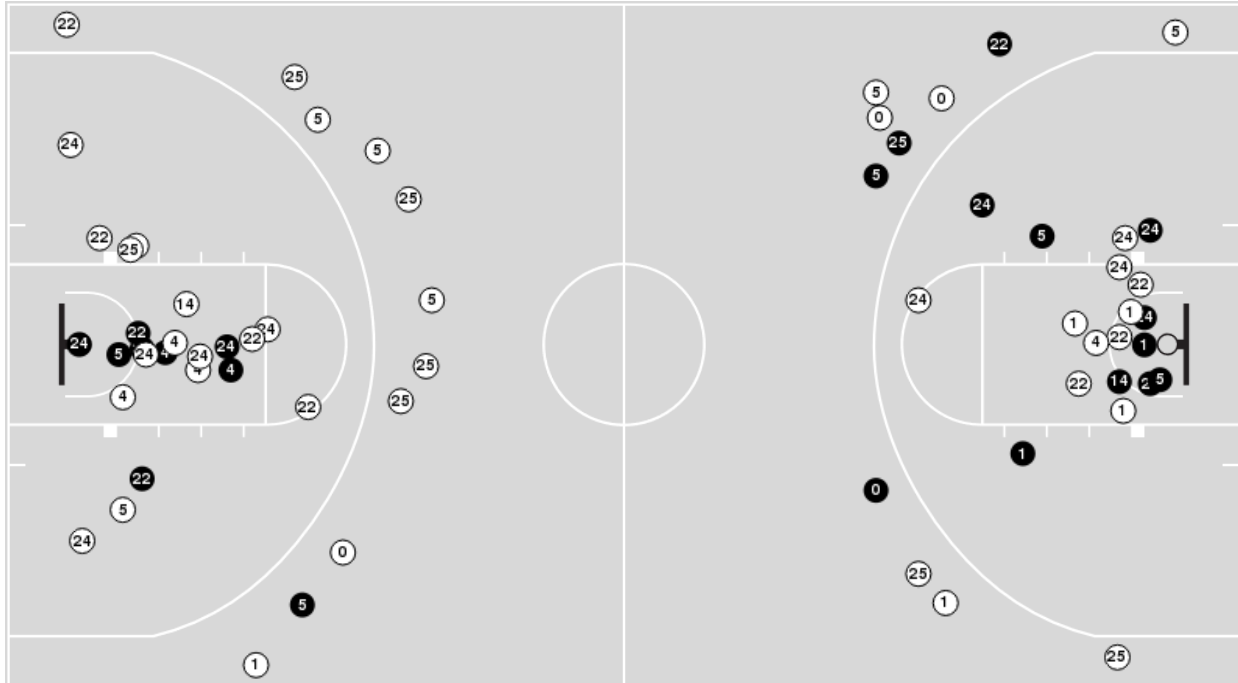

Officials: Kipp Kissinger, Amy Bonner, Todd Austin

Players => 0, 1, 2, 3, 4, 5, 10, 11, 12, 13, 14, 20, 22, 24, 25 FG Types=>All Results=>All

UTSA

All Field Goals