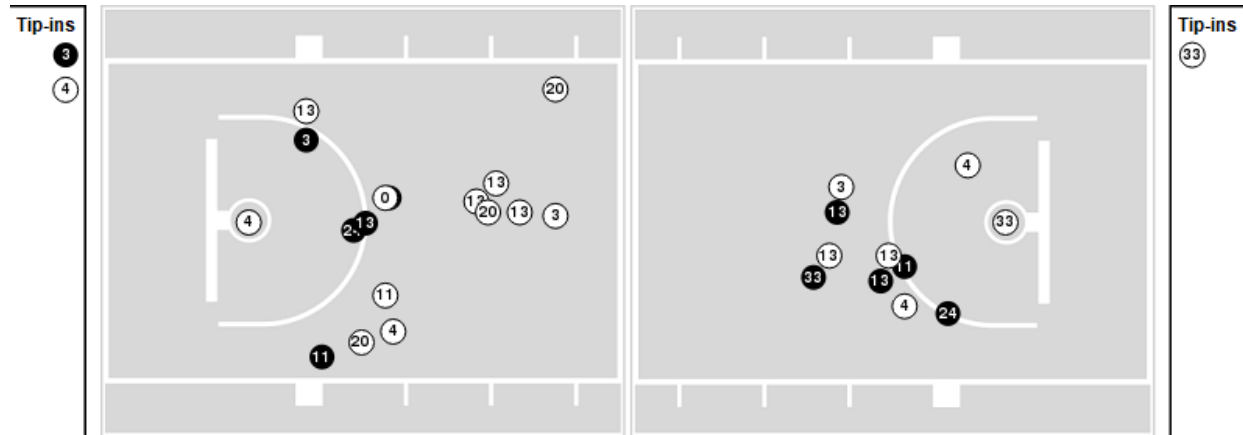

Blow Up Chart

● Made ○ Missed N - Player Number

Western Ky.	M/A	%
Field Goals	25/63	40
2 Points	15/37	41
3 Points	10/26	38
Free Throws	21/30	70

Western Ky.	M/A	%
Points in the Paint	22 (11 / 29)	38
Fast Break Points	7 (3/3)	100
Second Chance Points	3 (2/9)	22
Effective FG%	48