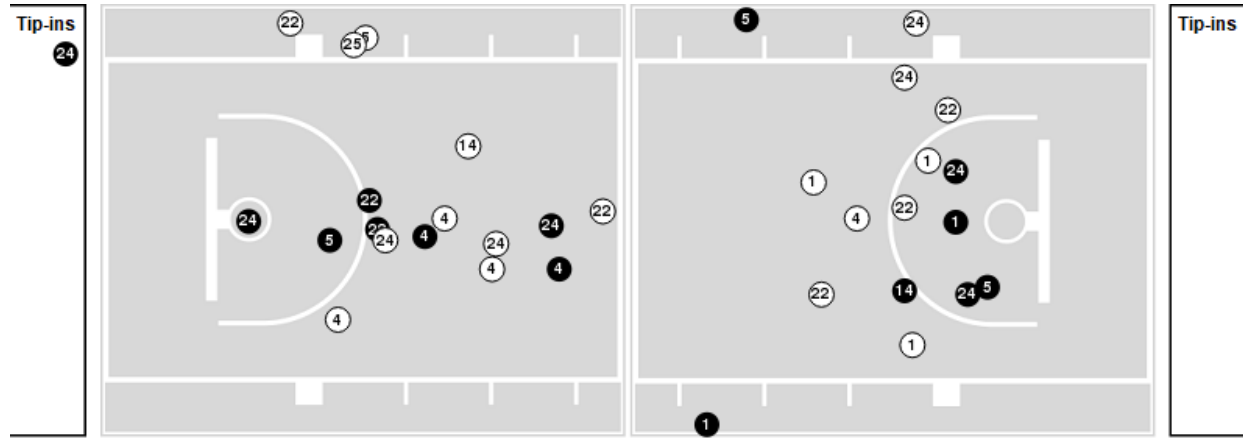

Officials: Kipp Kissinger, Amy Bonner, Todd Austin

Players => 0, 1, 2, 3, 4, 5, 10, 11, 12, 13, 14, 20, 22, 24, 25 FG Types=>All Results=>All

UTSA

All Field Goals

Blow Up Chart

● Made ○ Missed N - Player Number