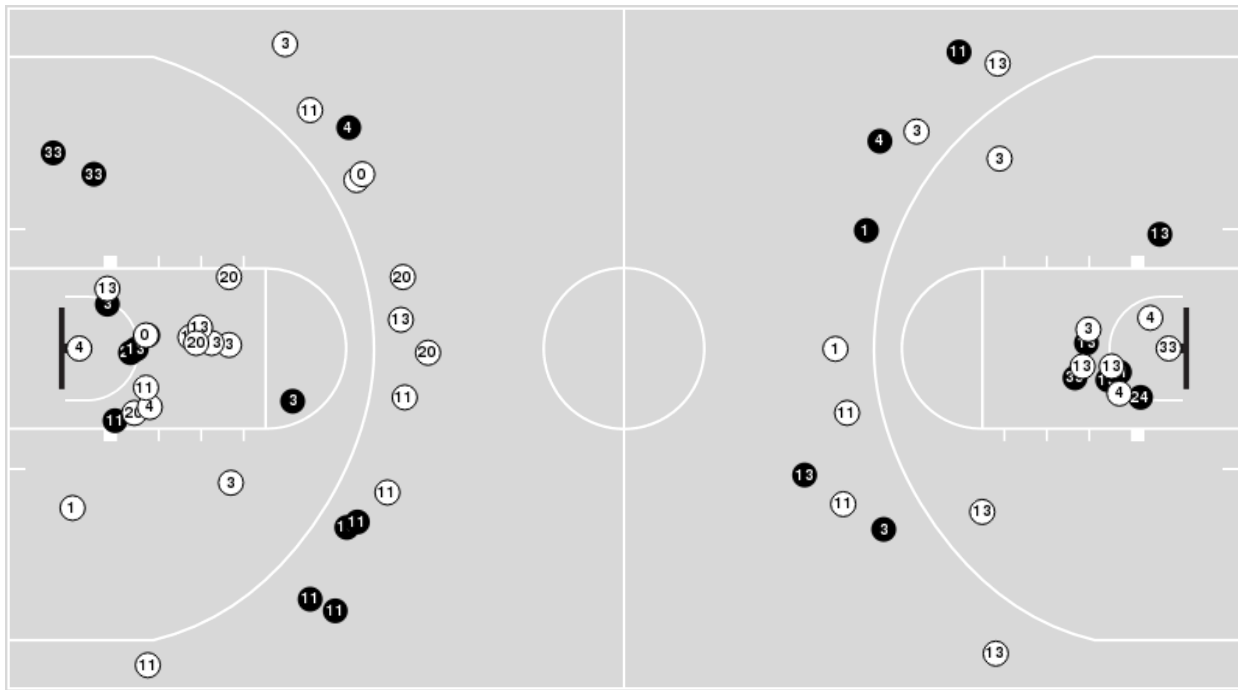

Officials: Kipp Kissinger, Amy Bonner, Todd Austin

Players => 0, 1, 2, 3, 4, 5, 10, 11, 12, 13, 14, 20, 23, 24, 33 FG Types=>All Results=>All

Western Ky.

All Field Goals