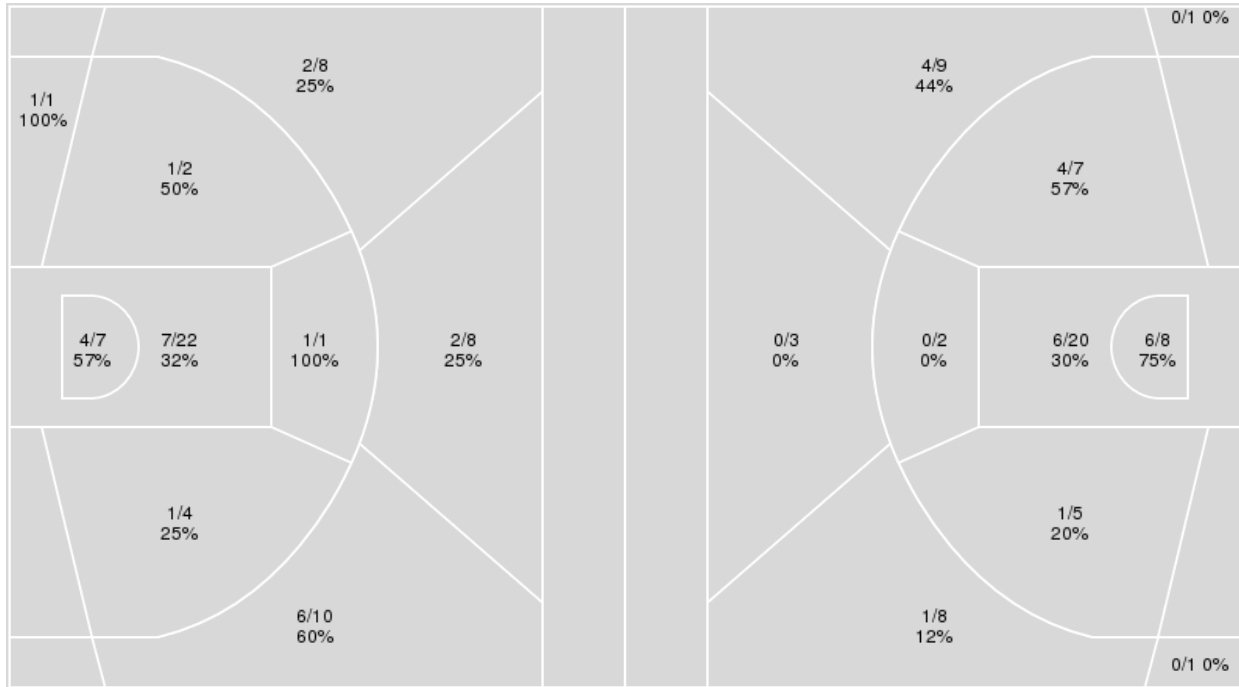

Officials: Kipp Kissinger, Amy Bonner, Todd Austin

{ Players => 0, 1, 2, 3, 4, 5, 10, 11, 12, 13, 14, 20, 23, 24, 33; } FG
Types => All; Results => All;

{ Players => 0, 1, 2, 3, 4, 5, 10, 11, 12, 13, 14, 20, 22, 24, 25; } FG
Types => All; Results => All;

Western Ky.

UTSA

Western Ky.	M/A	%
Field Goals	25/63	40
2 Points	15/37	41
3 Points	10/26	38
Free Throws	21/30	70

UTSA	M/A	%
Field Goals	22/64	34
2 Points	17/42	40
3 Points	5/22	23
Free Throws	25/32	78