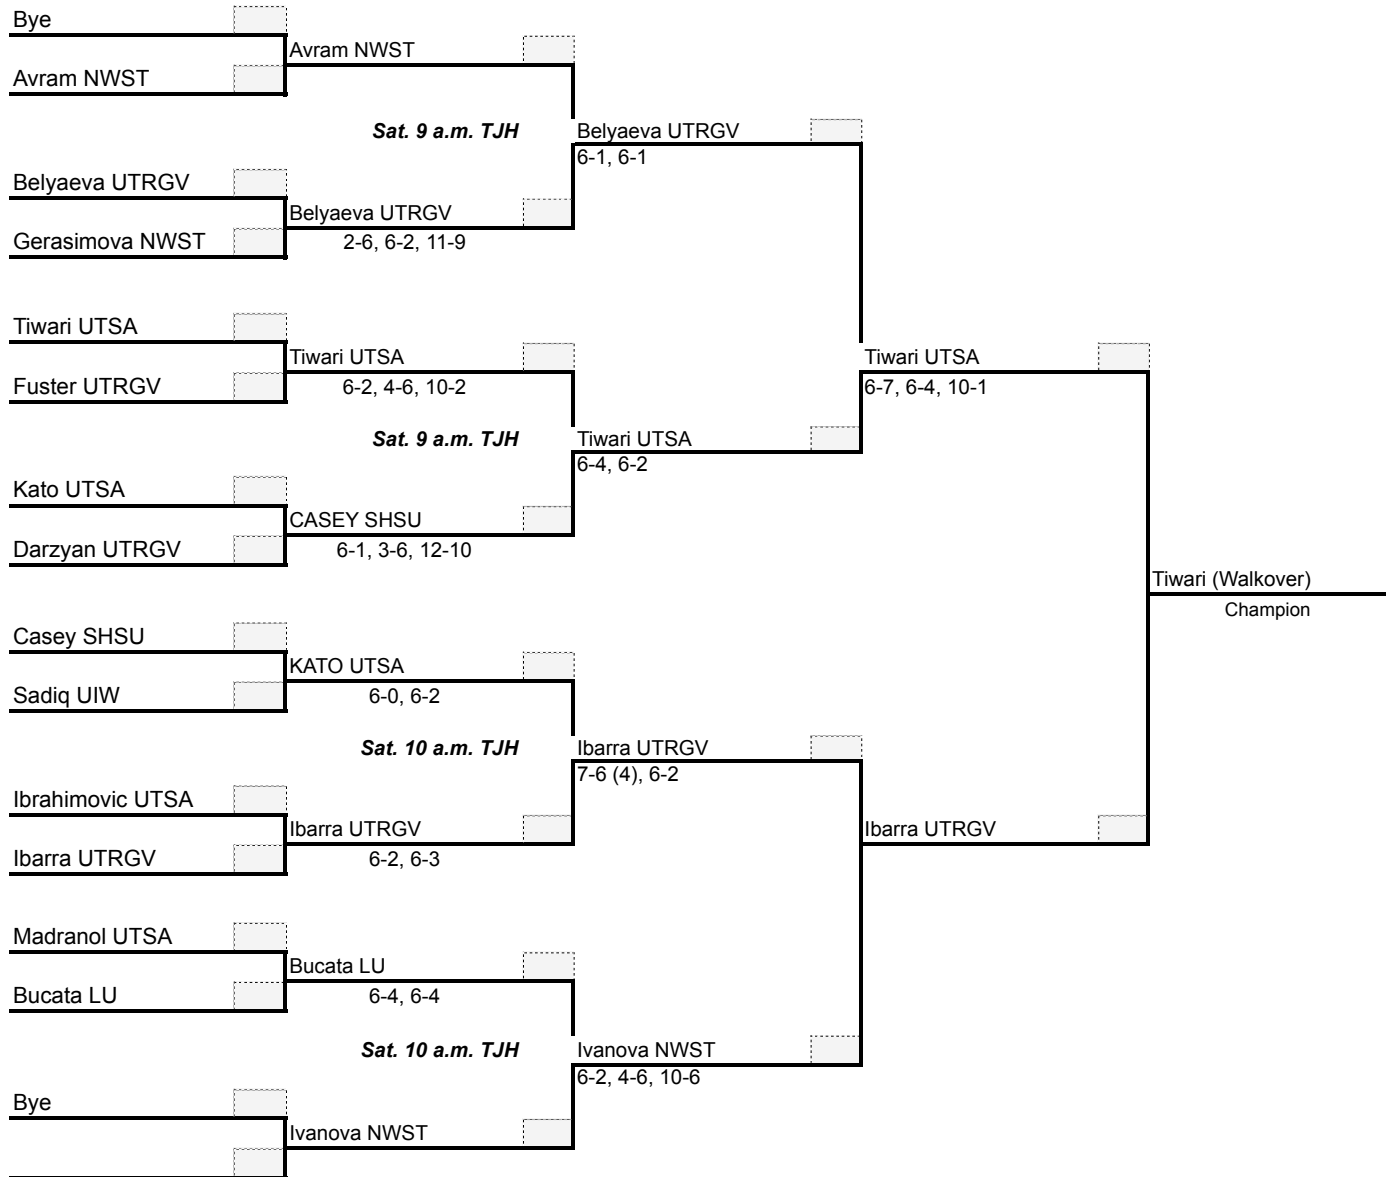

ISLANDER OPEN presented by Kevin W. Liles Women's Singles

Friday Sep 16

Friday Sep 16

WOMEN'S Backdraw

Saturday, Sep. 17

2016 Islanders Open Round Robin

Day Two Matches at H-E-B Tennis Center at 9 a.m.

GROUP 1

GROUP 2

Diane Friedrich SHSU

Alejandra Landaluce UIW

Alexandra Belle AMCC

Amanda Guarida UTRGV

Landaluce def. Friedrich - 6-1, 6-3

Belle def. Guarida - 6-2, 6-1

Landaluce def. Guarida - 6-2, 6-0