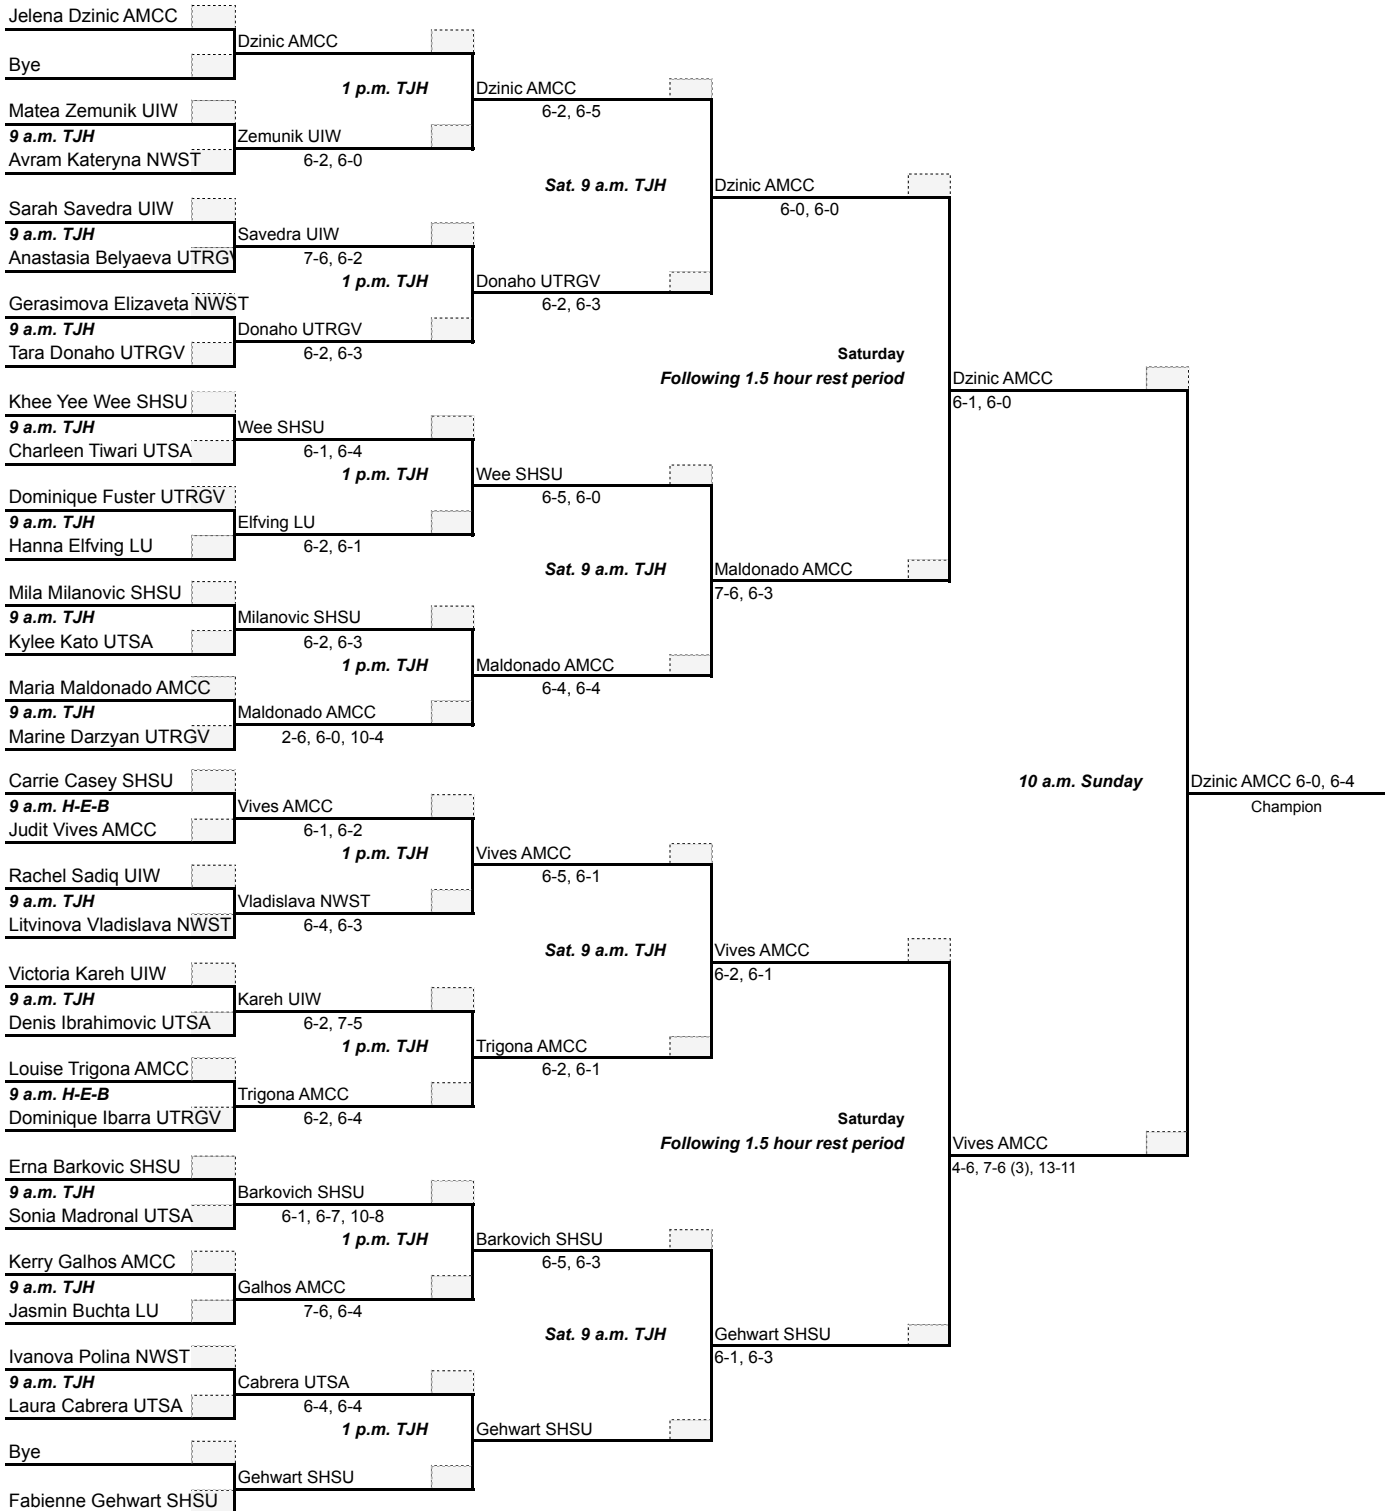

ISLANDER OPEN presented by Kevin W. Liles Women's Singles

Friday Sep 16

Friday Sep 16

WOMEN'S Backdraw

Saturday, Sep. 17

2016 Islanders Open Round Robin

Day Two Matches at H-E-B Tennis Center at 9 a.m.

GROUP 1

Chloe Leclere UTRGV

Jacy Stewart UIW

Marina Vicens Miquel AMCC

Diya Menon UTSA

Vicens Miquel def. Menon - 6-1, 6-2

Leclere def. Stewart - 6-2, 6-4

Vicens Miquel def. Leclere - 6-0, 6-0

Menon def. Stewart - 6-0, 6-3

GROUP 2

Diane Friedrich SHSU

Alejandra Landaluce UIW

Alexandra Belle AMCC

Amanda Guarida UTRGV

Landaluce def. Friedrich - 6-1, 6-3

Belle def. Guarida - 6-2, 6-1

Landaluce def. Guarida - 6-2, 6-0