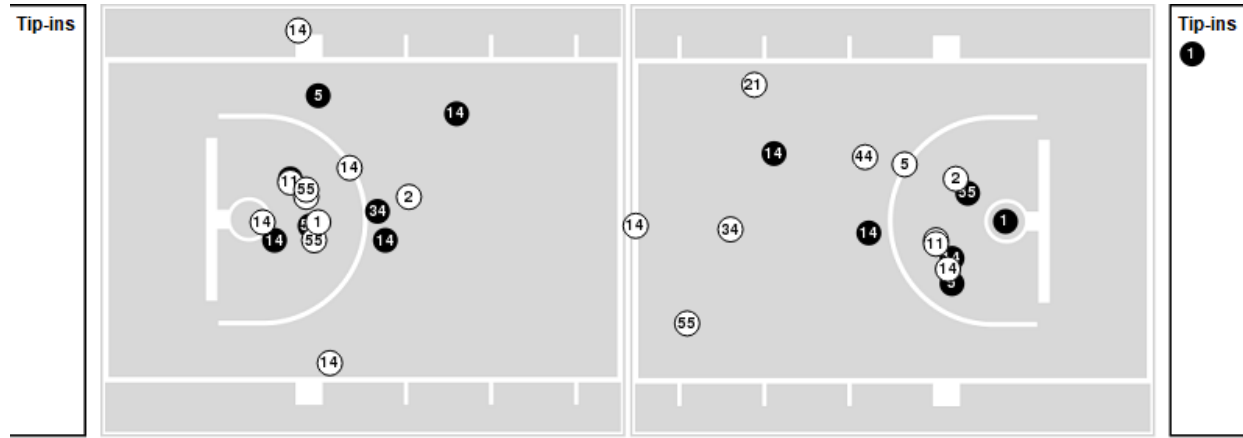

Blow Up Chart

● Made ○ Missed N - Player Number

Southern Miss.	M/A	%
Field Goals	23/62	37
2 Points	17/44	39
3 Points	6/18	33
Free Throws	12/14	86

Southern Miss.	M/A	%
Points in the Paint	26 (13 / 32)	41
Fast Break Points	6 (5/5)	100
Second Chance Points	8 (5/7)	71
Effective FG%	42