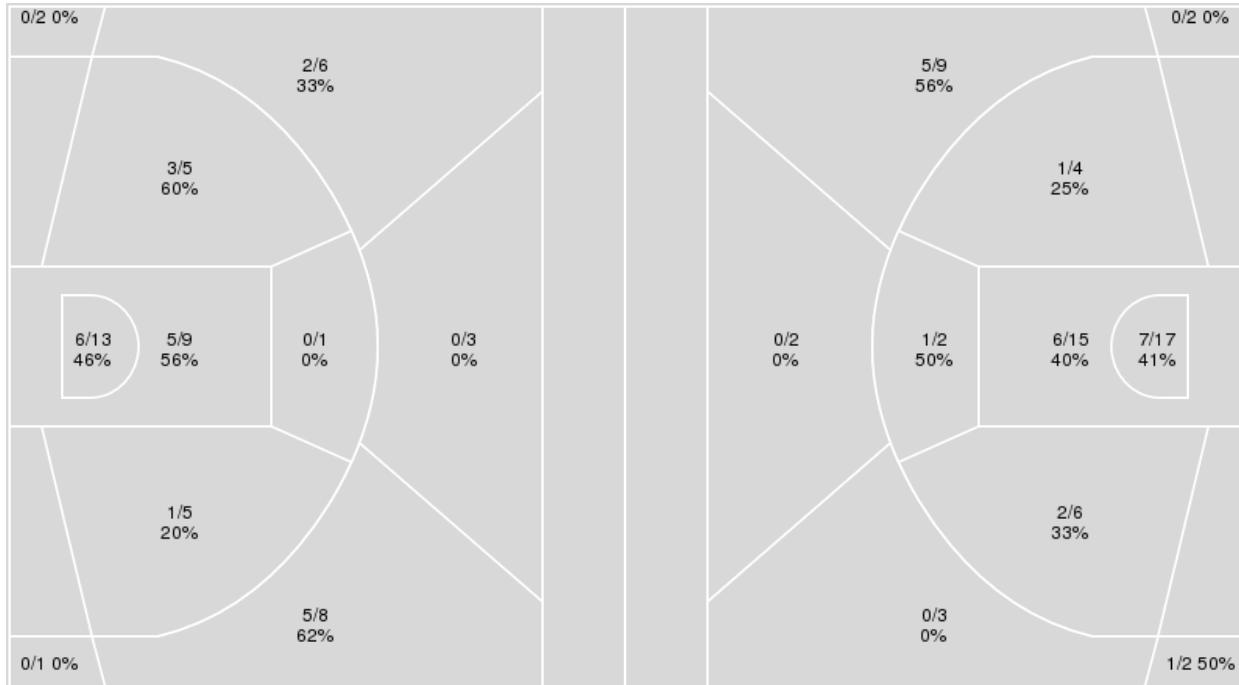

Officials: Antinio Petty, Bill Jacobson, Chance Moore

{ Players => All; } FG Types => All; Results => All;

{ Players => All; } FG Types => All; Results => All;

UTSA

Southern Miss.

UTSA	M/A	%
Field Goals	22/53	42
2 Points	15/33	45
3 Points	7/20	35
Free Throws	19/24	79

Southern Miss.	M/A	%
Field Goals	23/62	37
2 Points	17/44	39
3 Points	6/18	33
Free Throws	12/14	86