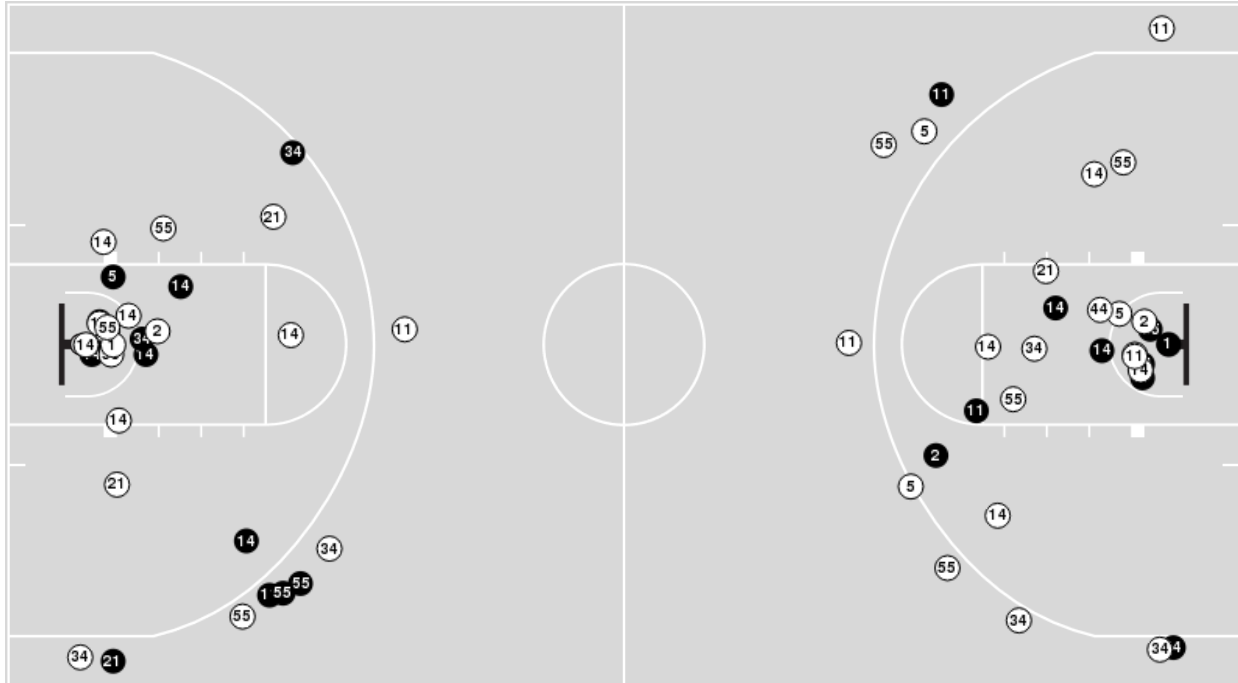

Players => AllFG Types=>AllResults=>All
Southern Miss.

All Field Goals