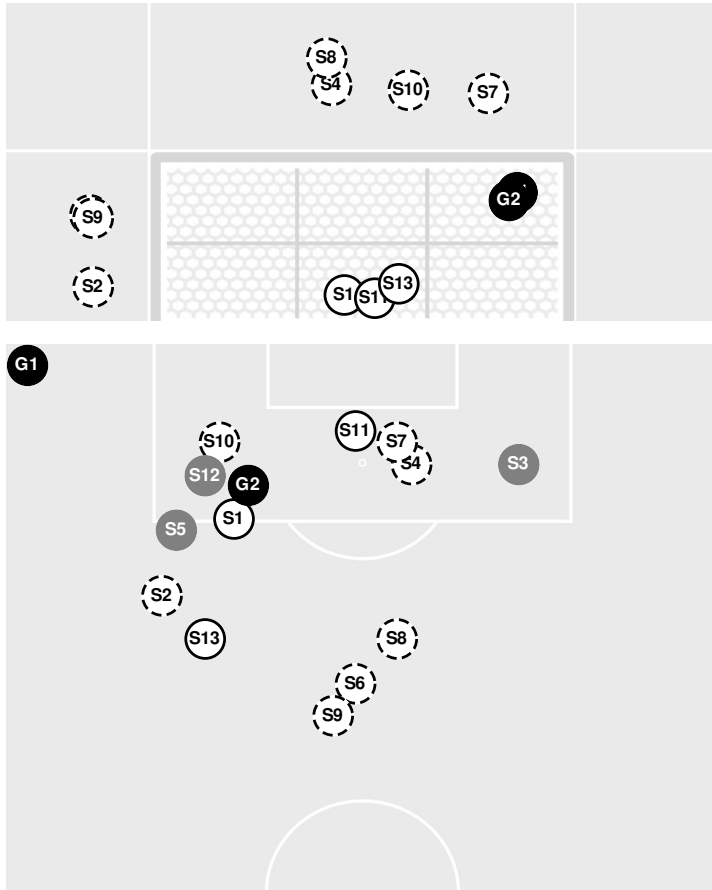

Kansas St. vs UTSA

8/28/2022 Park West Athletics Complex, San Antonio
2022-23 Women's Soccer

Officials: Jennifer Dumaine, Emily Donahue, Josh Allen, Hakan Olasmis

Shots by Half Intervals	Roadrunners	1st Half	2nd Half	
		Wildcats	7	8
		2	6	

Shot Chart

ROADRUNNERS