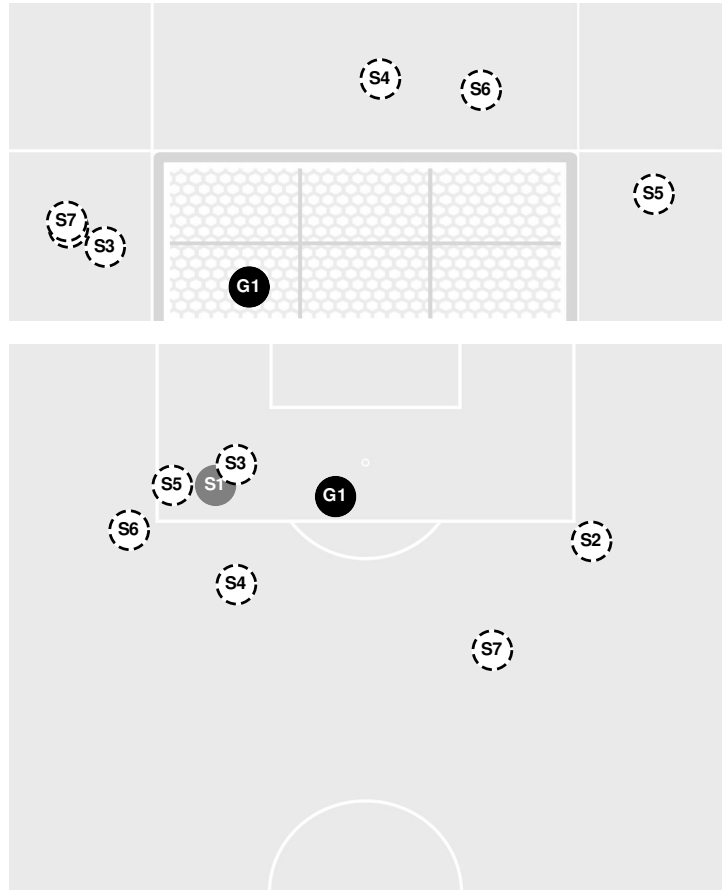

Shot Chart

ROADRUNNERS

WILDCATS

S Shot Off Target
 S Shot On Target
 S Blocked
 G Goal / Own Goal

Shot Summary

Official Soccer Shot Chart - Final

Kansas St. vs UTSA

8/28/2022 Park West Athletics Complex, San Antonio
2022-23 Women's Soccer