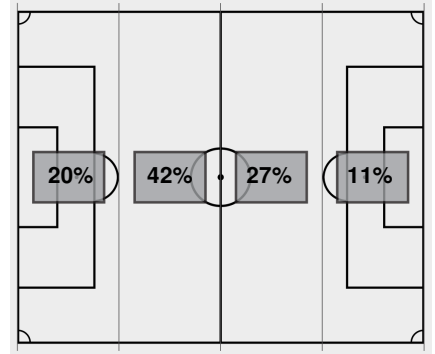

Offsides: Kansas St. 0, UTSA 3.

Attacking Direction →

8	TOTAL SHOTS	15
1	SHOTS ON TARGET	5
3	SAVES	0
4	CORNERS	2
0	OFFSIDES	3
2	YELLOW CARDS	1
0	RED CARDS	0
47%	POSSESSION TOTAL	53%

← Attacking Direction