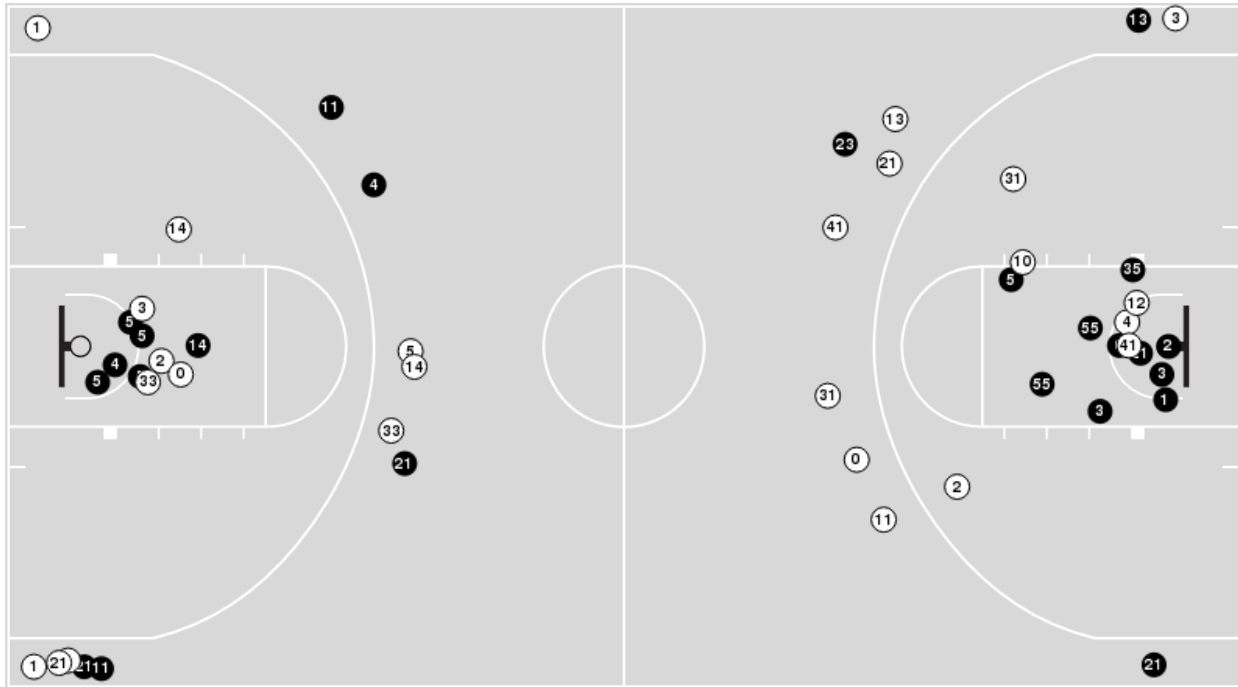

Players => AllFG Types=>AllResults=>All
Schreiner

All Field Goals