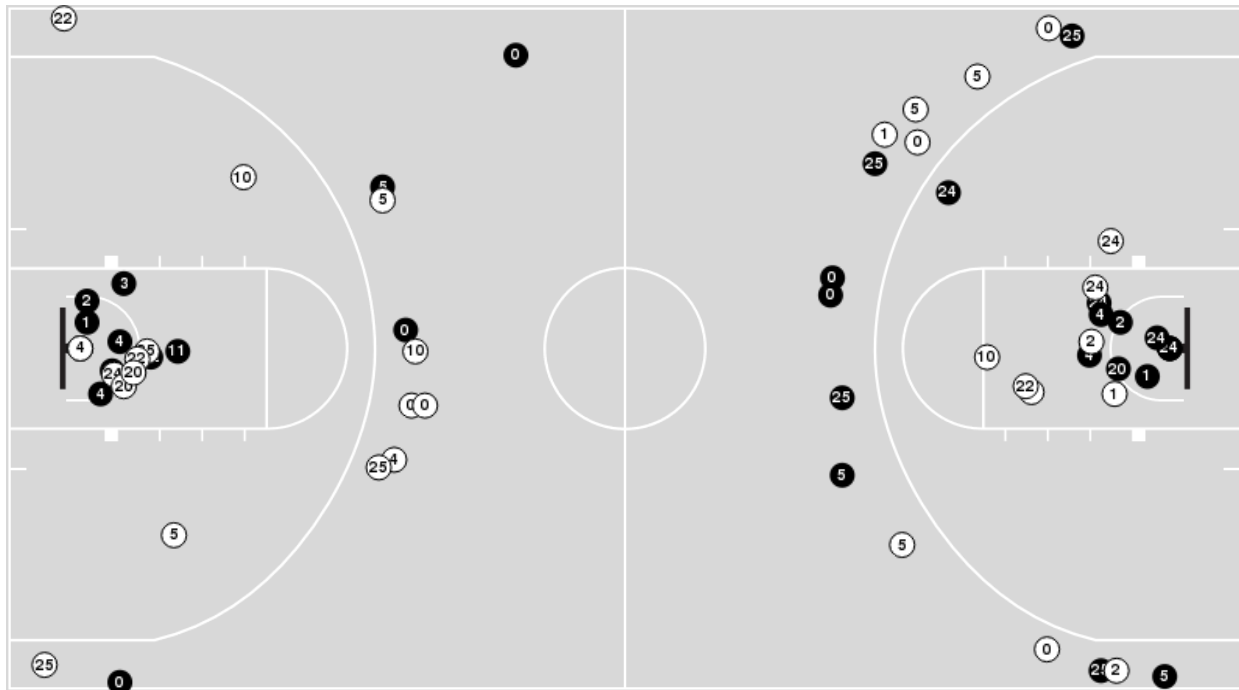

Officials: Darron George, Chris Pacsi, Blanca Burns

Players => 0, 1, 2, 3, 4, 5, 10, 11, 12, 13, 14, 20, 22, 24, 25 FG Types=>All Results=>All

UTSA

All Field Goals