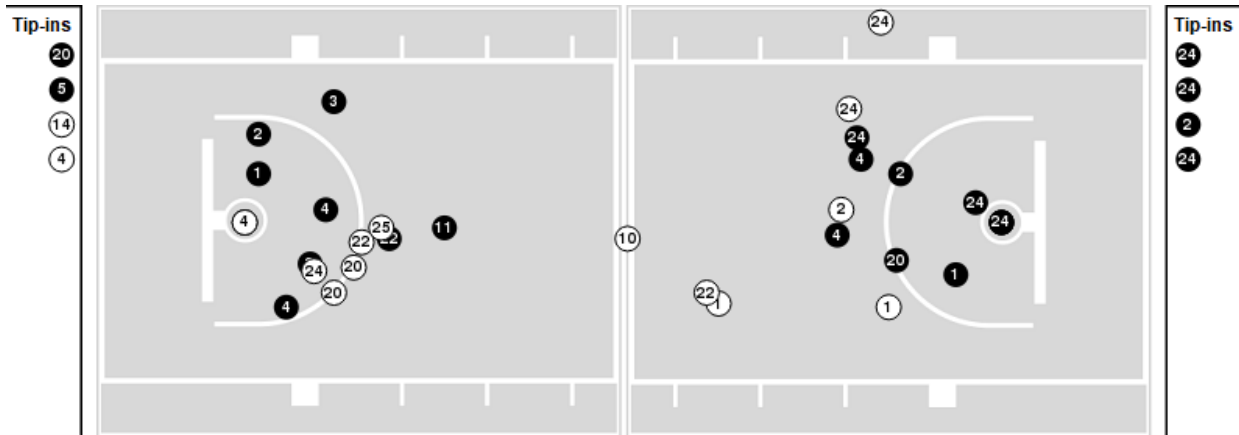

UTSA

All Field Goals

Blow Up Chart

● Made ○ Missed N - Player Number

UTSA	M/A	%
Field Goals	34/66	52
2 Points	22/38	58
3 Points	12/28	43
Free Throws	13/17	76

UTSA	M/A	%
Points in the Paint	42 (21 / 34)	62
Fast Break Points	17 (10/12)	83
Second Chance Points	21 (11/18)	61
Effective FG%	61	