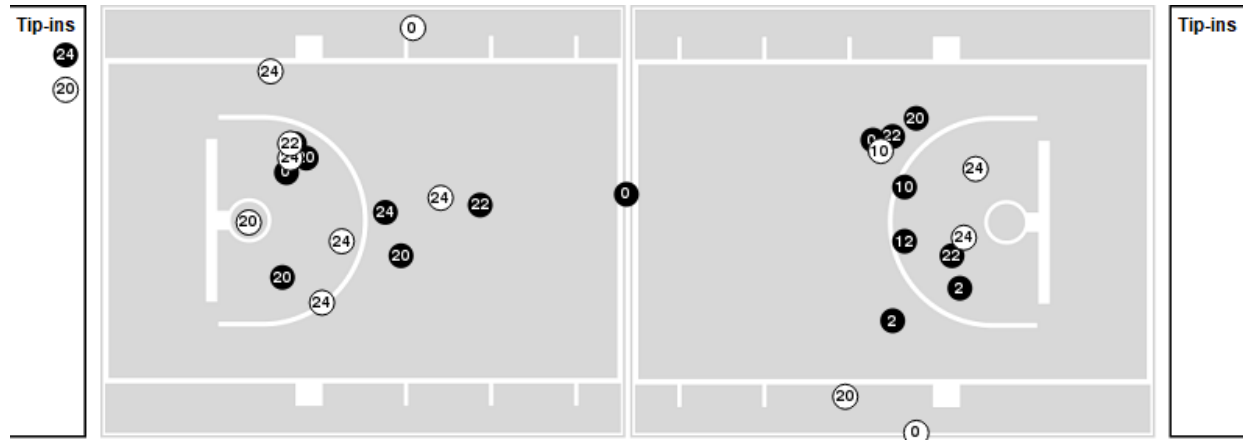

UTSA

All Field Goals

Blow Up Chart

● Made ○ Missed N - Player Number

UTSA	M/A	%
Field Goals	33/65	51
2 Points	23/44	52
3 Points	10/21	48
Free Throws	10/14	71

UTSA	M/A	%
Points in the Paint	36 (18 / 27)	67
Fast Break Points	10 (6/7)	86
Second Chance Points	12 (5/9)	56
Effective FG%	58	