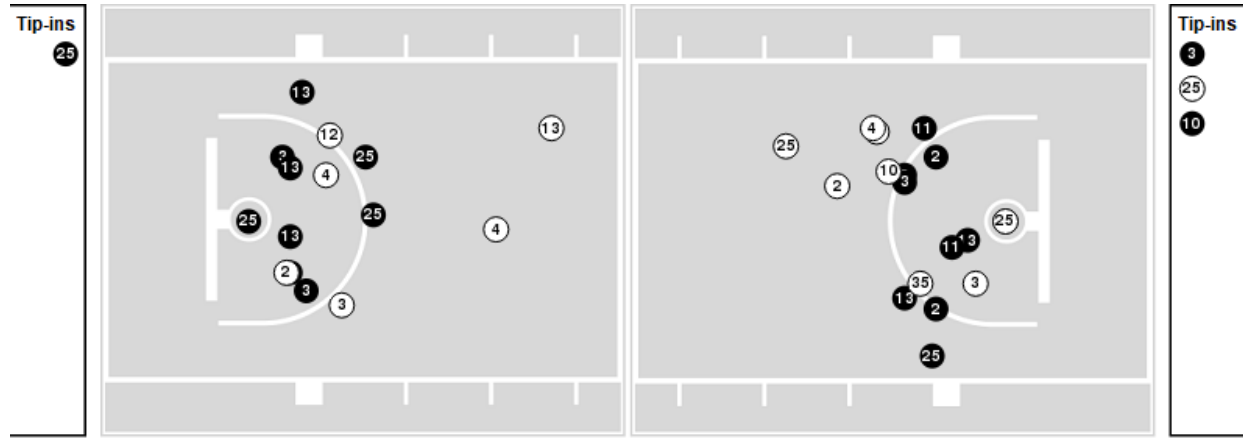

Blow Up Chart

● Made ○ Missed N - Player Number

Fla. Atlantic	M/A	%
Field Goals	28/62	45
2 Points	22/38	58
3 Points	6/24	25
Free Throws	13/25	52

Fla. Atlantic	M/A	%
Points in the Paint	40 (20 / 34)	59
Fast Break Points	12 (8/10)	80
Second Chance Points	17 (10/17)	59
Effective FG%	50