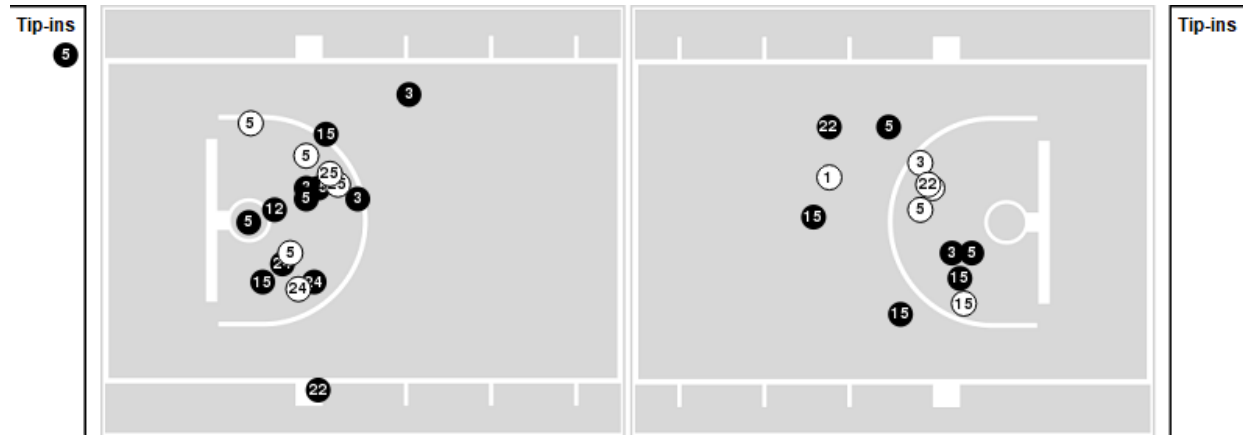

Blow Up Chart

● Made ○ Missed N - Player Number

Charlotte	M/A	%
Field Goals	28/58	48
2 Points	19/32	59
3 Points	9/26	35
Free Throws	7/10	70

Charlotte	M/A	%
Points in the Paint	36 (18 / 30)	60
Fast Break Points	4 (2/2)	100
Second Chance Points	4 (2/4)	50
Effective FG%	56