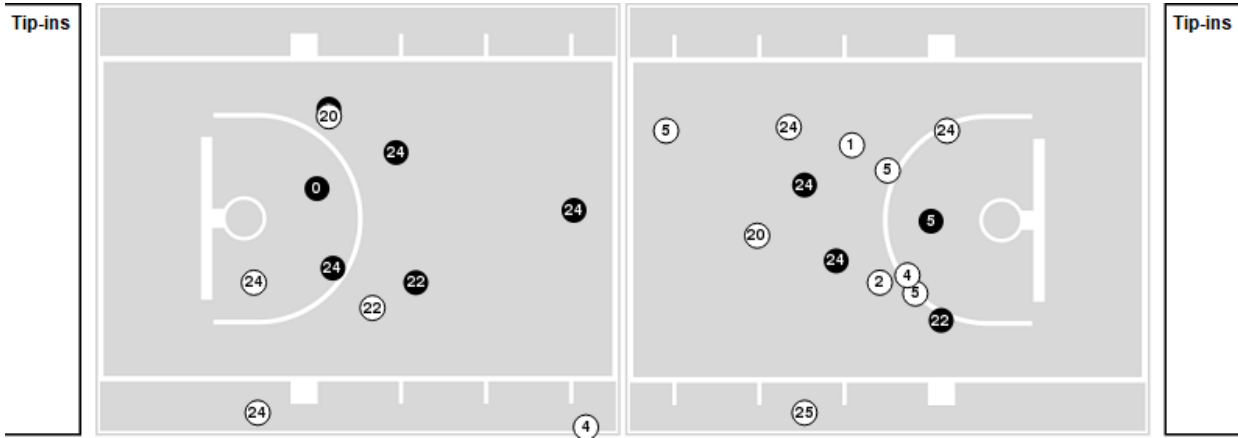

Louisiana Tech	M/A	%
Field Goals	26/55	47
2 Points	18/29	62
3 Points	8/26	31
Free Throws	6/7	86

Louisiana Tech	M/A	%
Points in the Paint	34 (17 / 25)	68
Fast Break Points	15 (7/7)	100
Second Chance Points	7 (5/9)	56
Effective FG%	55	

**Officials:** Kerry Sitton, Tyler Kumpf, Kelly Davis

Players => 0, 1, 2, 3, 4, 5, 10, 11, 12, 13, 14, 20, 22, 24, 25 FG Types=>All Results=>All

**UTSA**

**All Field Goals**

**Blow Up Chart**

● Made ○ Missed N - Player Number