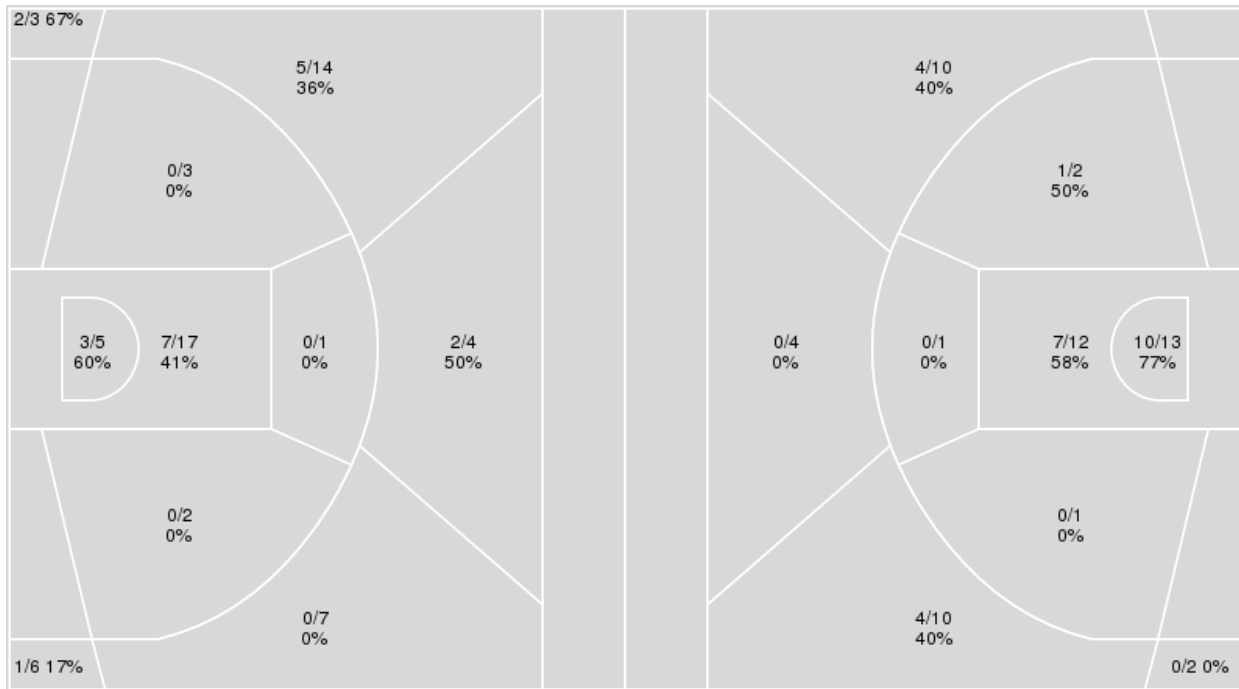

Officials: Kerry Sitton, Tyler Kumpf, Kelly Davis

{ Players => 0, 1, 2, 3, 4, 5, 10, 11, 12, 13, 14, 20, 22, 24, 25; } FG
Types => All; Results => All;

{ Players => 0, 1, 2, 3, 4, 5, 10, 11, 13, 14, 20, 22, 24, 34; } FG Types
=> All; Results => All;

UTSA

Louisiana Tech

UTSA	M/A	%
Field Goals	20/62	32
2 Points	10/28	36
3 Points	10/34	29
Free Throws	5/6	83

Louisiana Tech	M/A	%
Field Goals	26/55	47
2 Points	18/29	62
3 Points	8/26	31
Free Throws	6/7	86