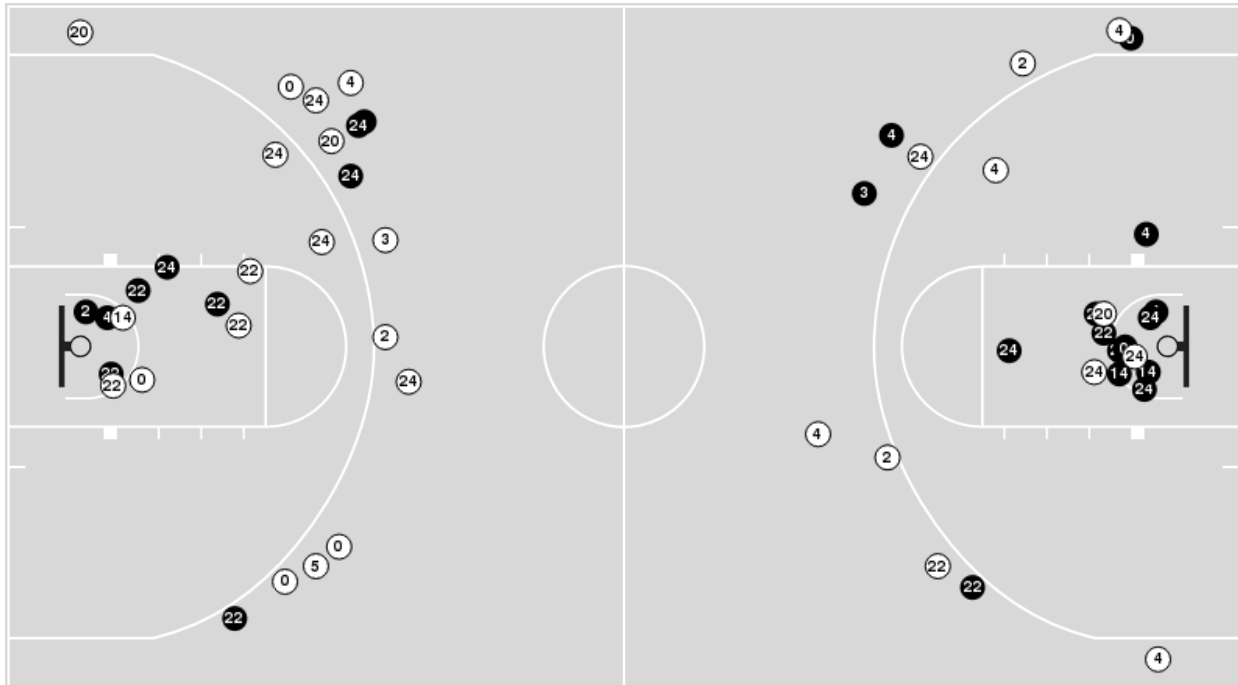

Officials: Kerry Sitton, Tyler Kumpf, Kelly Davis

Players => 0, 1, 2, 3, 4, 5, 10, 11, 13, 14, 20, 22, 24, 34 FG Types=>All Results=>All

Louisiana Tech

All Field Goals