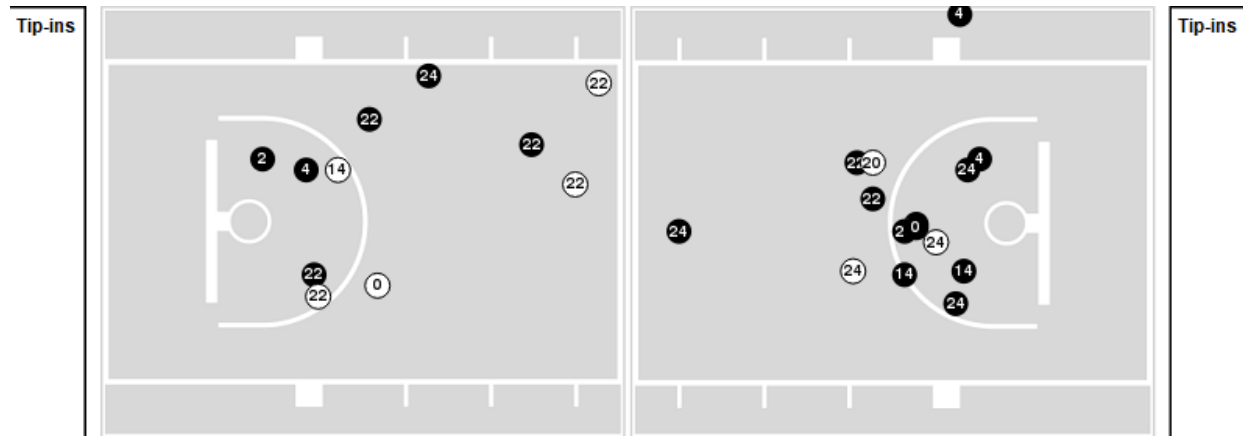

**Officials:** Kerry Sitton, Tyler Kumpf, Kelly Davis

Players => 0, 1, 2, 3, 4, 5, 10, 11, 13, 14, 20, 22, 24, 34 FG Types=>All Results=>All

**Louisiana Tech**

**All Field Goals**

**Blow Up Chart**

● Made ○ Missed N - Player Number