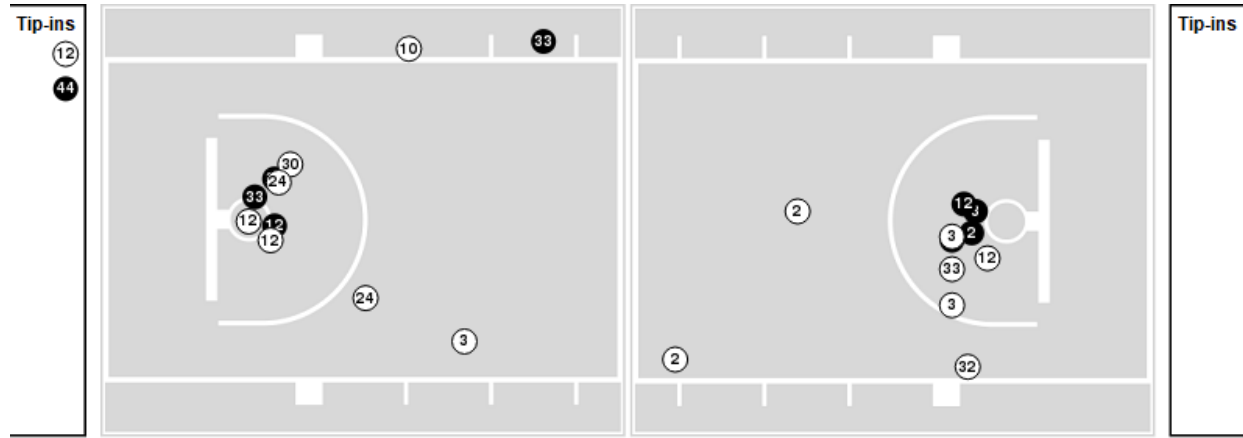

Officials: Gary Maxwell, Marques Pettigrew, Rob Foster

Players => 1, 2, 3, 5, 10, 11, 12, 13, 14, 20, 23, 24, 30, 32, 33, 34, 40, 42, 44FG Types=>AllResults=>All

Sul Ross St.

All Field Goals

Blow Up Chart