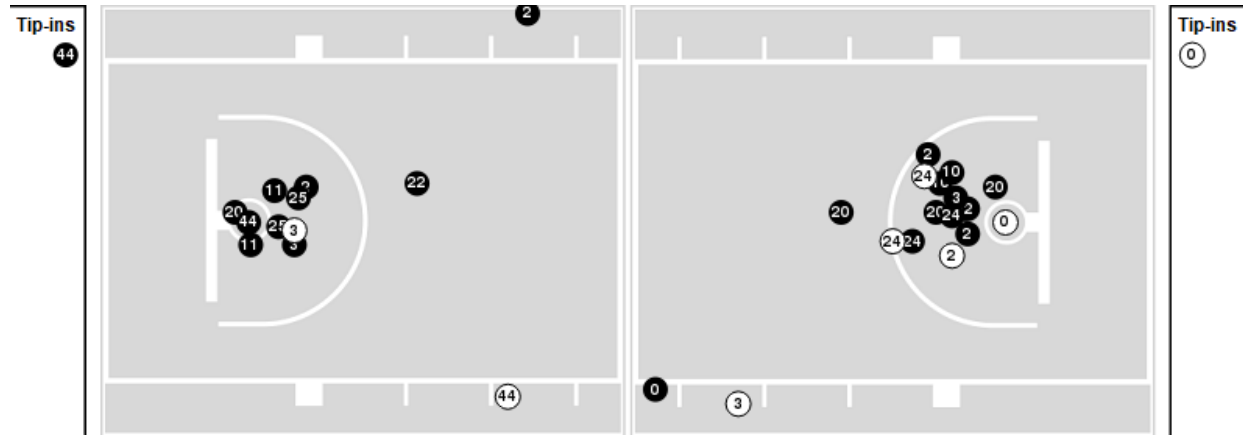

Officials: Gary Maxwell, Marques Pettigrew, Rob Foster

Players => AllFG Types=>AllResults=>All

UTSA

All Field Goals

Blow Up Chart

● Made ○ Missed N - Player Number

| UTSA | M/A | % |
|-------------|-------|----|
| Field Goals | 37/72 | 51 |
| 2 Points | 27/38 | 71 |
| 3 Points | 10/34 | 29 |
| Free Throws | 7/8 | 88 |