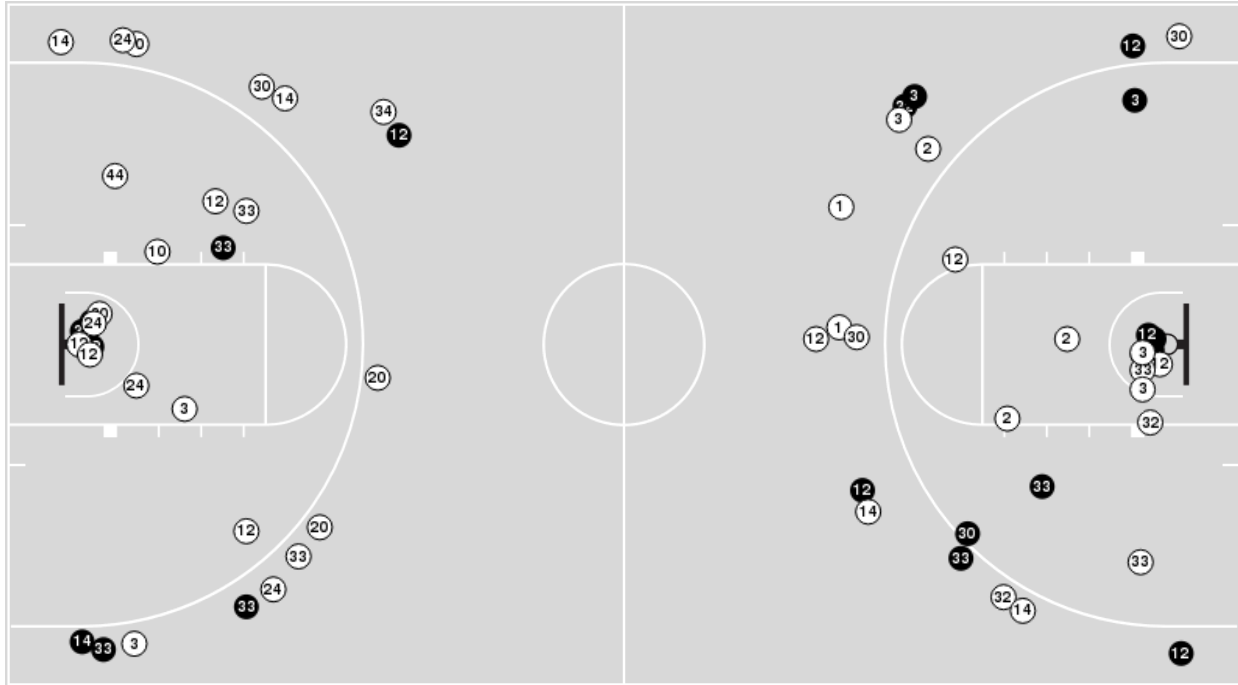

Officials: Gary Maxwell, Marques Pettigrew, Rob Foster

Players => 1, 2, 3, 5, 10, 11, 12, 13, 14, 20, 23, 24, 30, 32, 33, 34, 40, 42, 44FG Types=>AllResults=>All

Sul Ross St.

All Field Goals