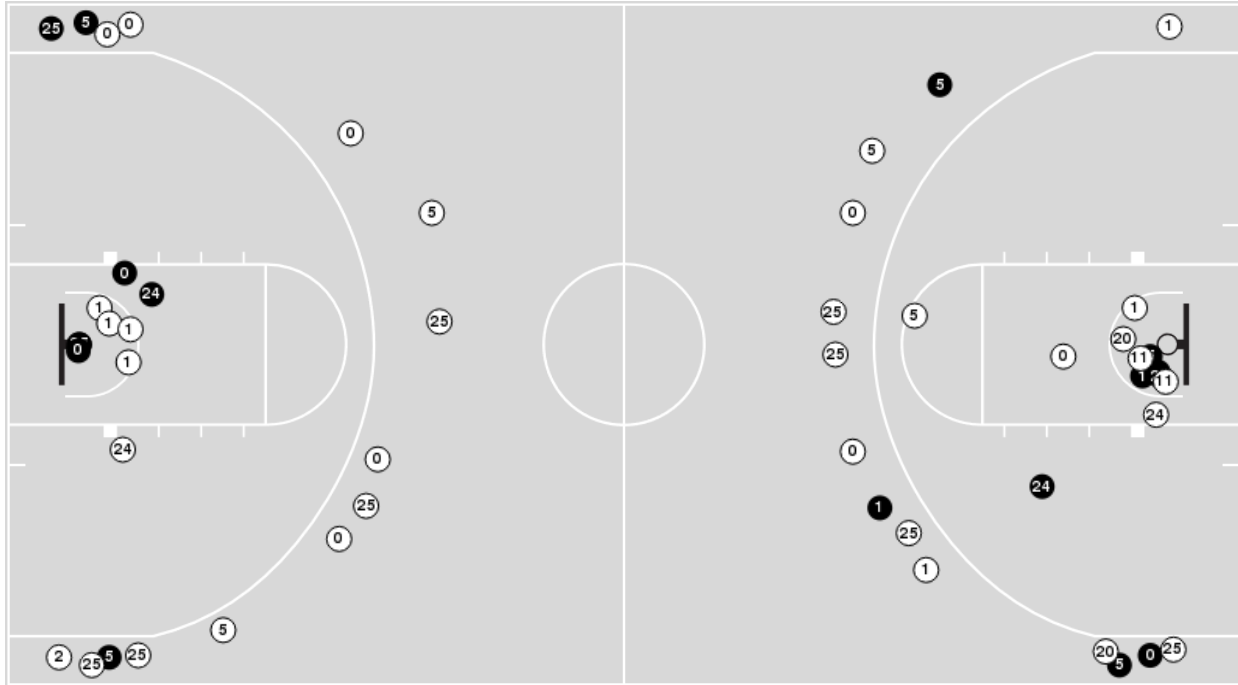

Players => 0, 1, 2, 3, 4, 5, 10, 11, 12, 13, 14, 20, 22, 24, 25 FG Types=>All Results=>All

UTSA

All Field Goals