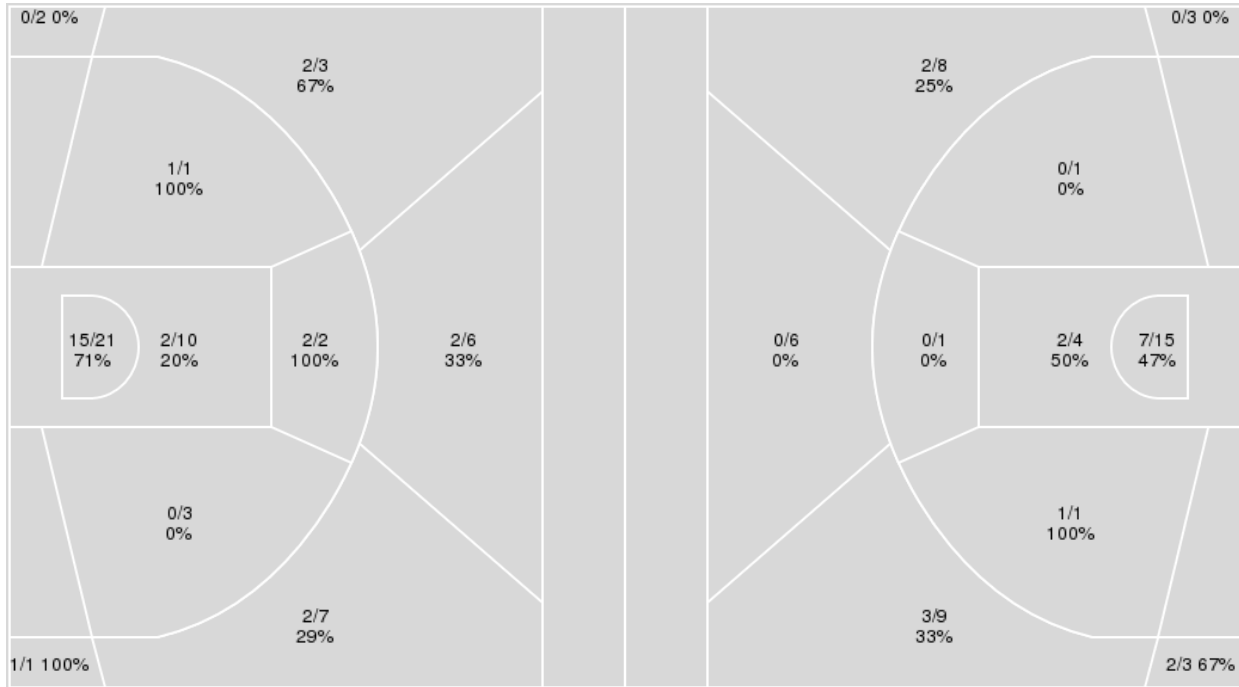

Officials: Joe Wilbert III, Mike Thornton, Nomi Kidwai

{ Players => 0, 1, 2, 3, 4, 5, 10, 11, 12, 13, 14, 21, 22, 23, 32, 42; } FG
Types => All; Results => All;

{ Players => 0, 1, 2, 3, 4, 5, 10, 11, 12, 13, 14, 20, 22, 24, 25; } FG
Types => All; Results => All;

A&M-Corpus Christi

UTSA

A&M-Corpus Christi	M/A	%
Field Goals	27/56	48
2 Points	20/37	54
3 Points	7/19	37
Free Throws	14/21	67

UTSA	M/A	%
Field Goals	17/51	33
2 Points	10/22	45
3 Points	7/29	24
Free Throws	14/23	61