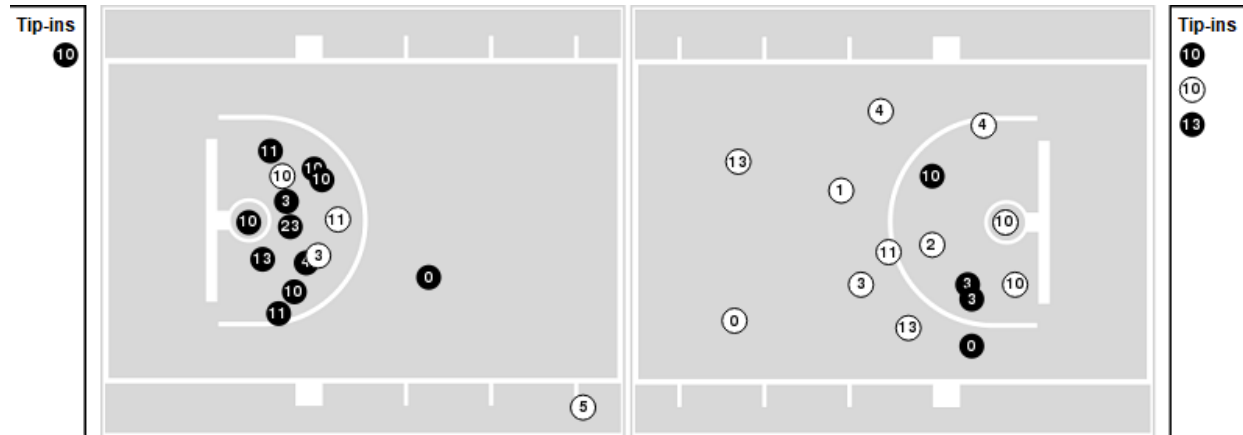

Blow Up Chart

● Made   ○ Missed   N - Player Number

A&M-Corpus Christi	M/A	%
Field Goals	27/56	48
2 Points	20/37	54
3 Points	7/19	37
Free Throws	14/21	67

A&M-Corpus Christi	M/A	%
Points in the Paint	34 (17 / 31)	55
Fast Break Points	16 (9/9)	100
Second Chance Points	17 (9/13)	69
Effective FG%	54