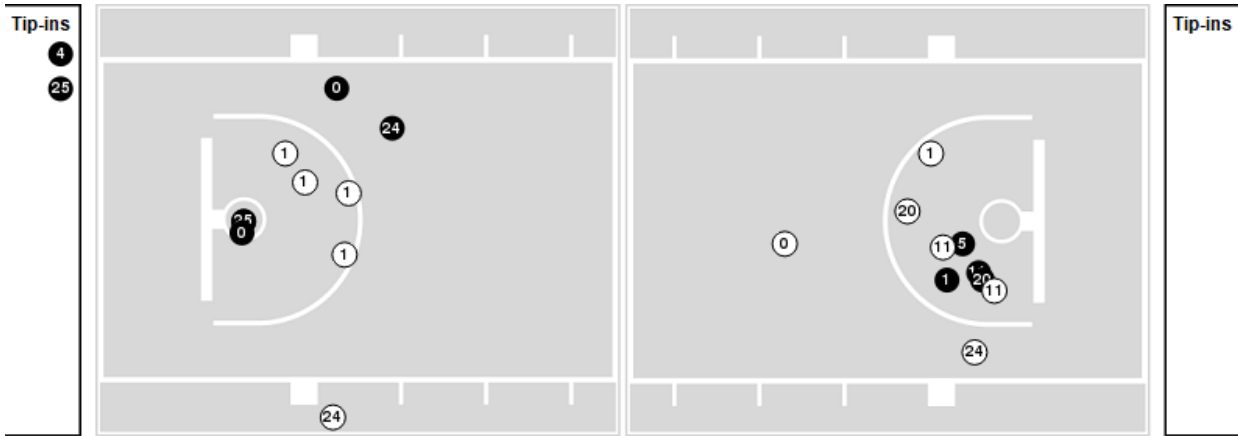

Blow Up Chart

● Made ○ Missed N - Player Number

UTSA	M/A	%
Field Goals	17/51	33
2 Points	10/22	45
3 Points	7/29	24
Free Throws	14/23	61

UTSA	M/A	%
Points in the Paint	18 (9 / 19)	47
Fast Break Points	4 (3/5)	60
Second Chance Points	13 (8/12)	67
Effective FG%	40