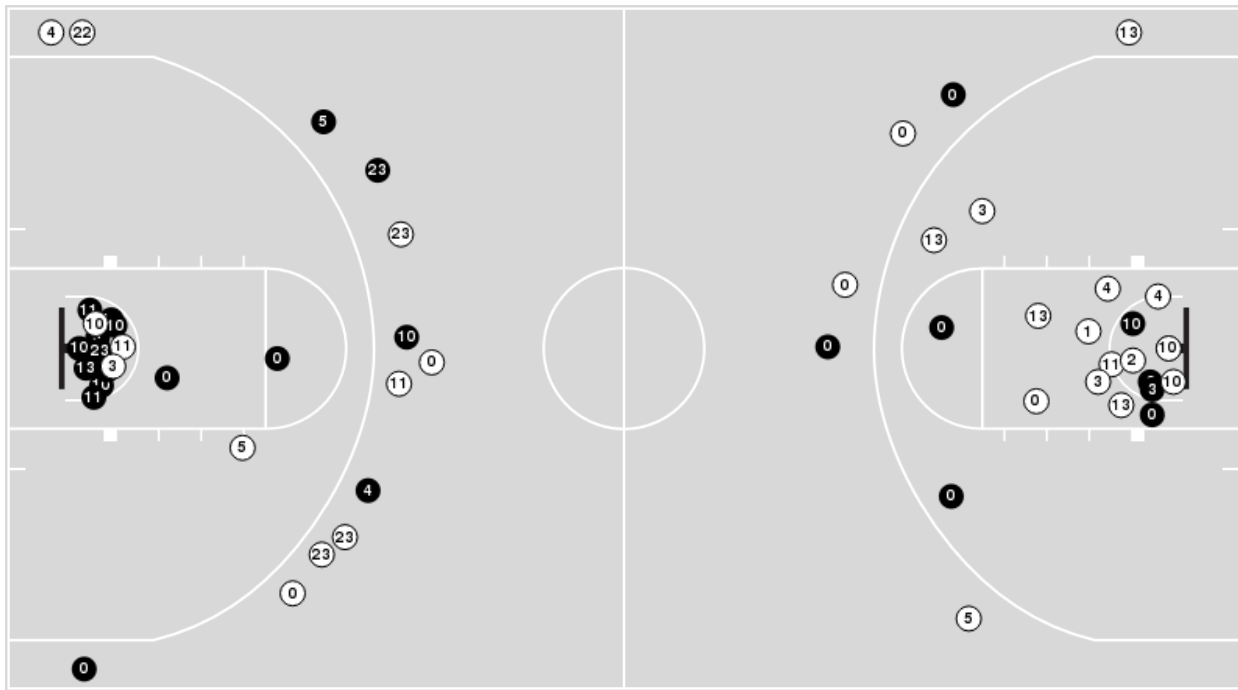

Officials: Joe Wilbert III, Mike Thornton, Nomi Kidwai

Players => 0, 1, 2, 3, 4, 5, 10, 11, 12, 13, 14, 21, 22, 23, 32, 42FG Types=>AllResults=>All

A&M-Corpus Christi

All Field Goals