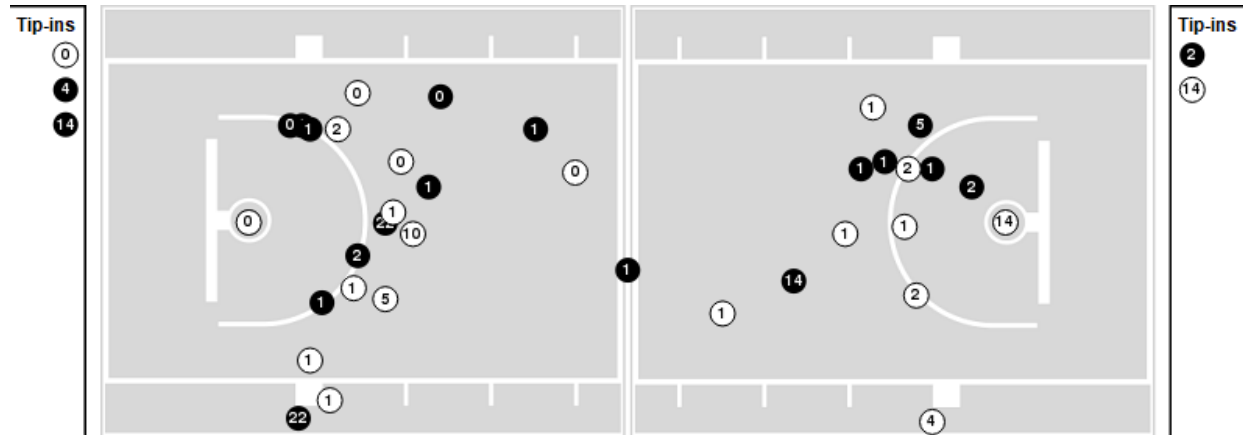

**Officials:** Rick Crawford, Terry Oglesby, Chase Shaw

Players => 0, 1, 2, 3, 4, 5, 10, 11, 12, 13, 14, 20, 22, 24, 25FG Types=>AllResults=>All

**UTSA**

**All Field Goals**

**Blow Up Chart**

● Made ○ Missed N - Player Number