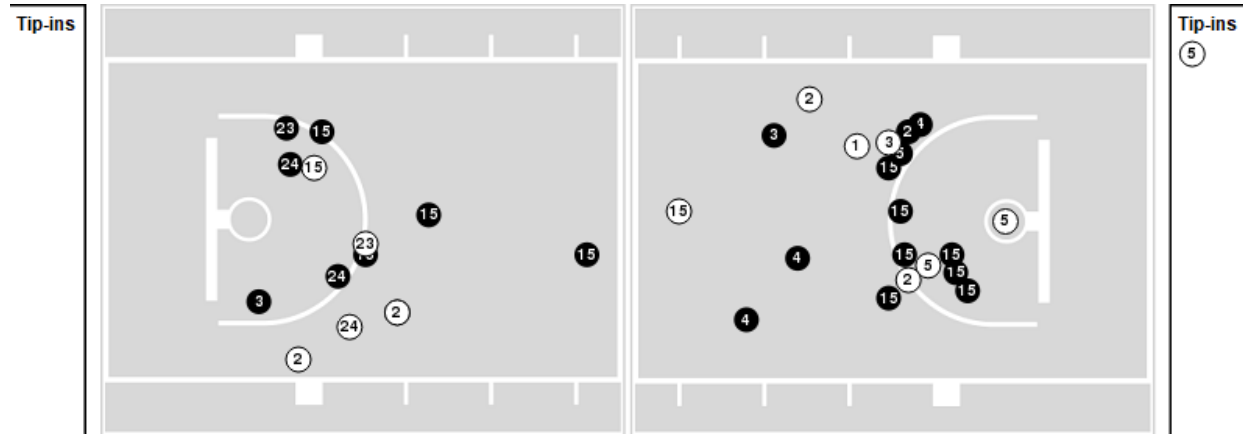

**Officials:** Rick Crawford, Terry Oglesby, Chase Shaw

Players => 0, 1, 2, 3, 4, 5, 10, 11, 12, 13, 14, 15, 20, 22, 23, 24, 30FG Types=>AllResults=>All

**Rice**

**All Field Goals**

**Blow Up Chart**

● Made    ○ Missed    N - Player Number