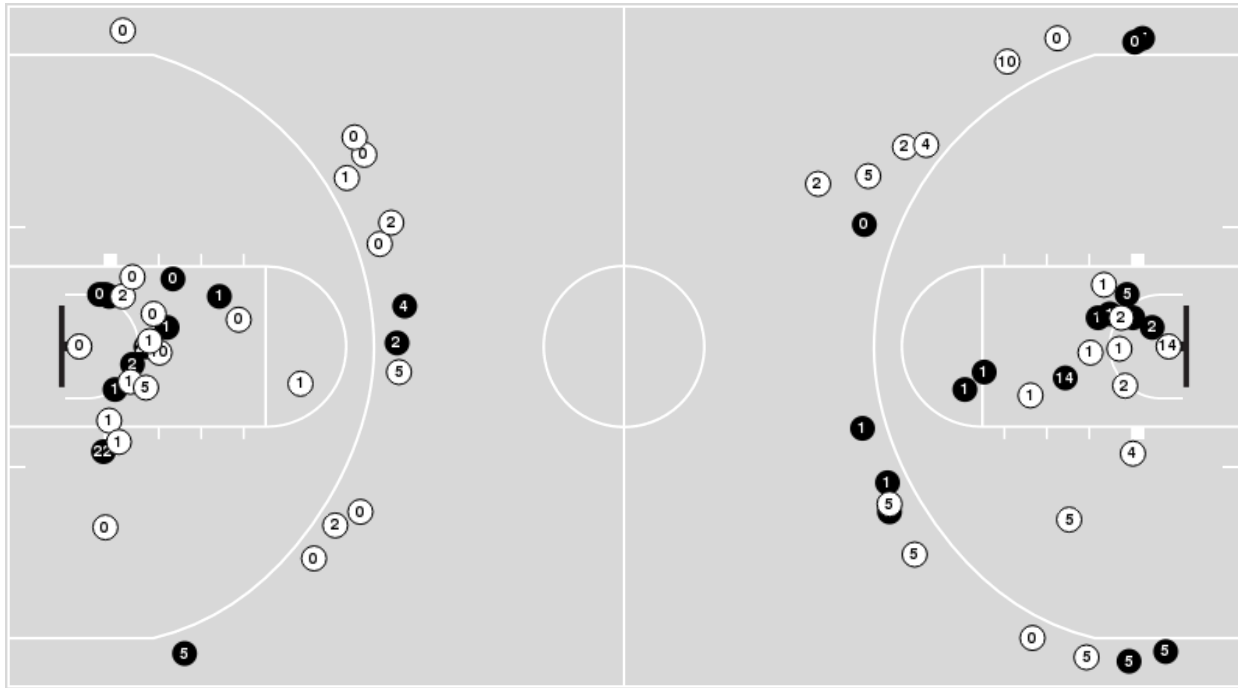

Officials: Rick Crawford, Terry Oglesby, Chase Shaw

Players => 0, 1, 2, 3, 4, 5, 10, 11, 12, 13, 14, 20, 22, 24, 25FG Types=>AllResults=>All

UTSA

All Field Goals