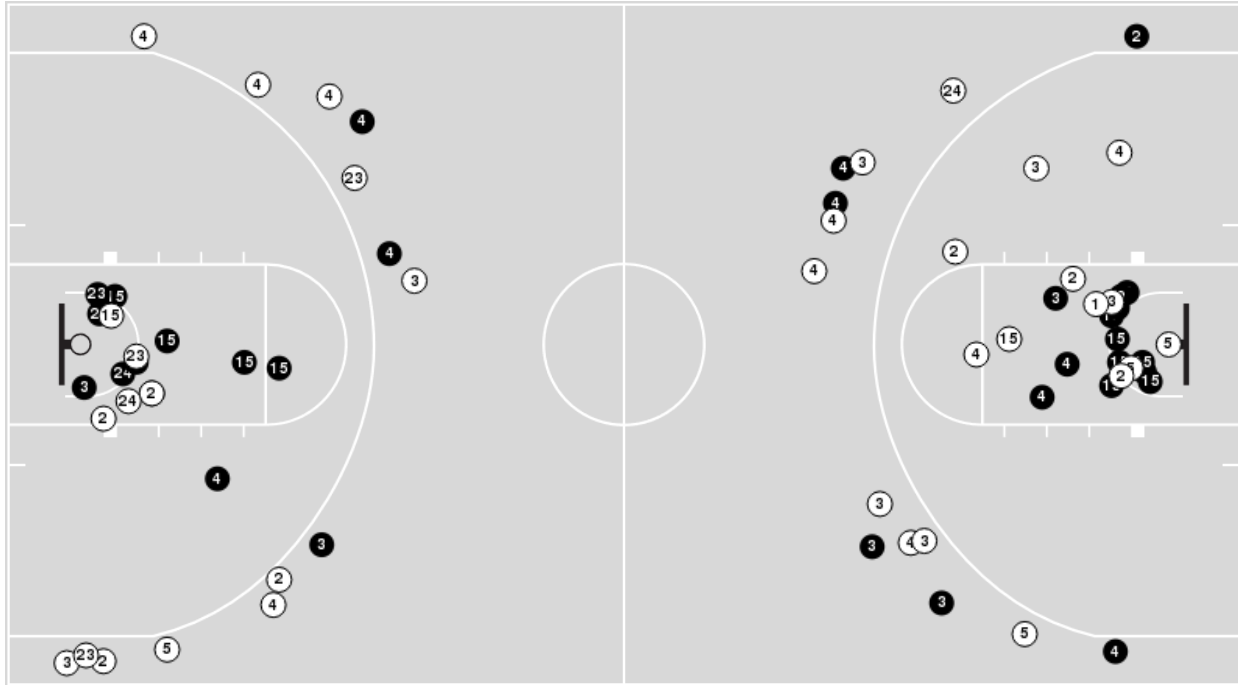

Officials: Rick Crawford, Terry Oglesby, Chase Shaw

Players => 0, 1, 2, 3, 4, 5, 10, 11, 12, 13, 14, 15, 20, 22, 23, 24, 30FG Types=>AllResults=>All

Rice

All Field Goals