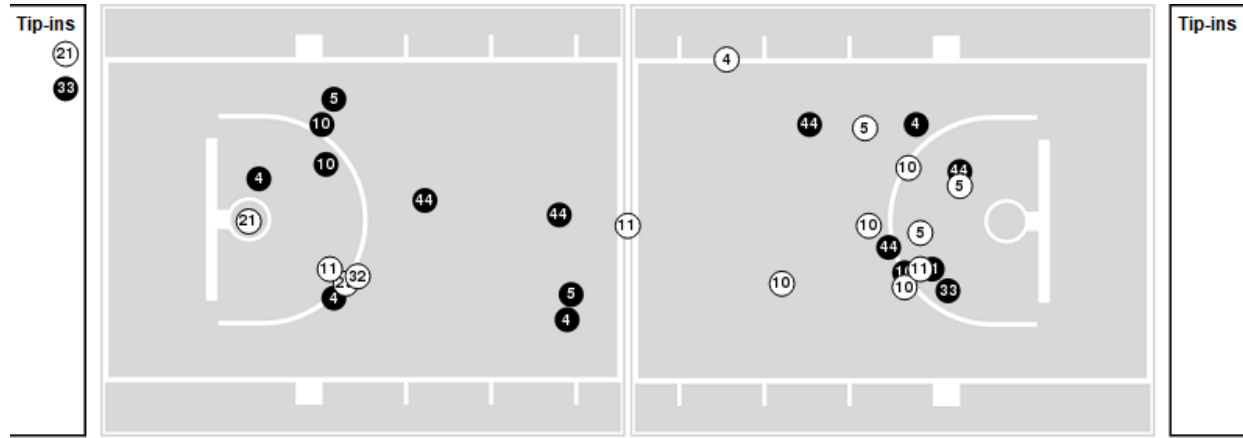

Officials: Blanca Burns, Ray Natili, Ross Cullins

Players => 0, 1, 2, 3, 4, 5, 10, 11, 13, 15, 21, 23, 32, 33, 44, 55 FG Types=>All Results=>All

Prairie View A&M

All Field Goals

Blow Up Chart

● Made ○ Missed N - Player Number

Prairie View A&M	M/A	%
Field Goals	26/64	41
2 Points	22/47	47
3 Points	4/17	24
Free Throws	19/27	70

Prairie View A&M	M/A	%
Points in the Paint	34 (17 / 32)	53
Fast Break Points	11 (8/10)	80
Second Chance Points	15 (10/18)	56
Effective FG%	44	