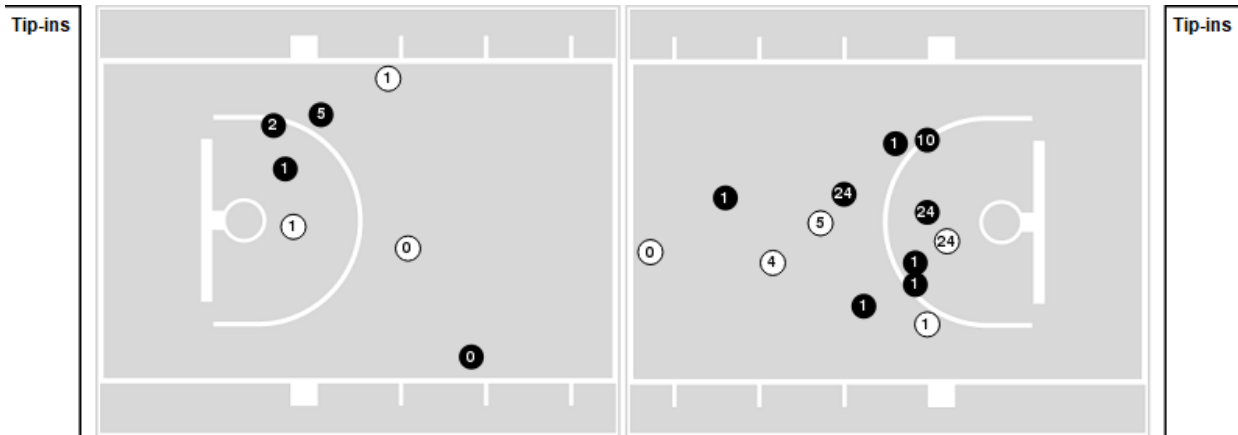

Blow Up Chart

● Made   ○ Missed   N - Player Number

UTSA	M/A	%
Field Goals	24/46	52
2 Points	13/22	59
3 Points	11/24	46
Free Throws	23/31	74

UTSA	M/A	%
Points in the Paint	24 (12 / 20)	60
Fast Break Points	9 (6/7)	86
Second Chance Points	9 (5/5)	100
Effective FG%	64