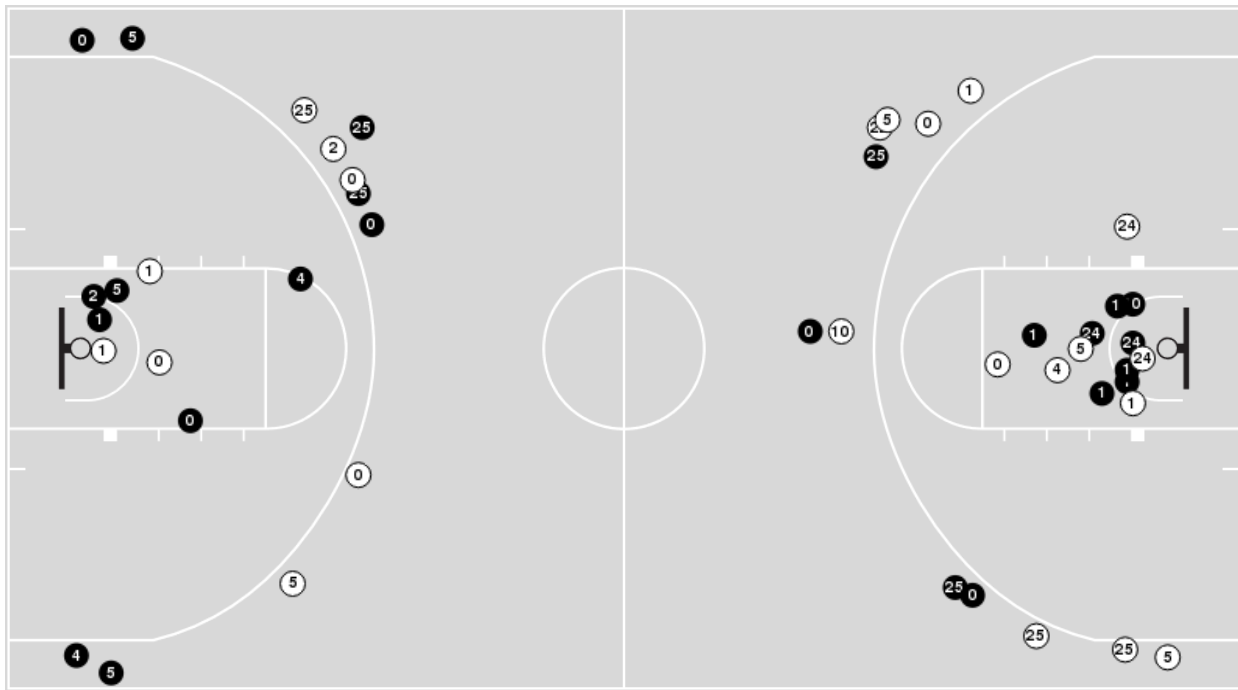

Officials: Blanca Burns, Ray Natili, Ross Cullins

Players => 0, 1, 2, 3, 4, 5, 10, 11, 12, 13, 14, 20, 22, 24, 25FG Types=>AllResults=>All

UTSA

All Field Goals