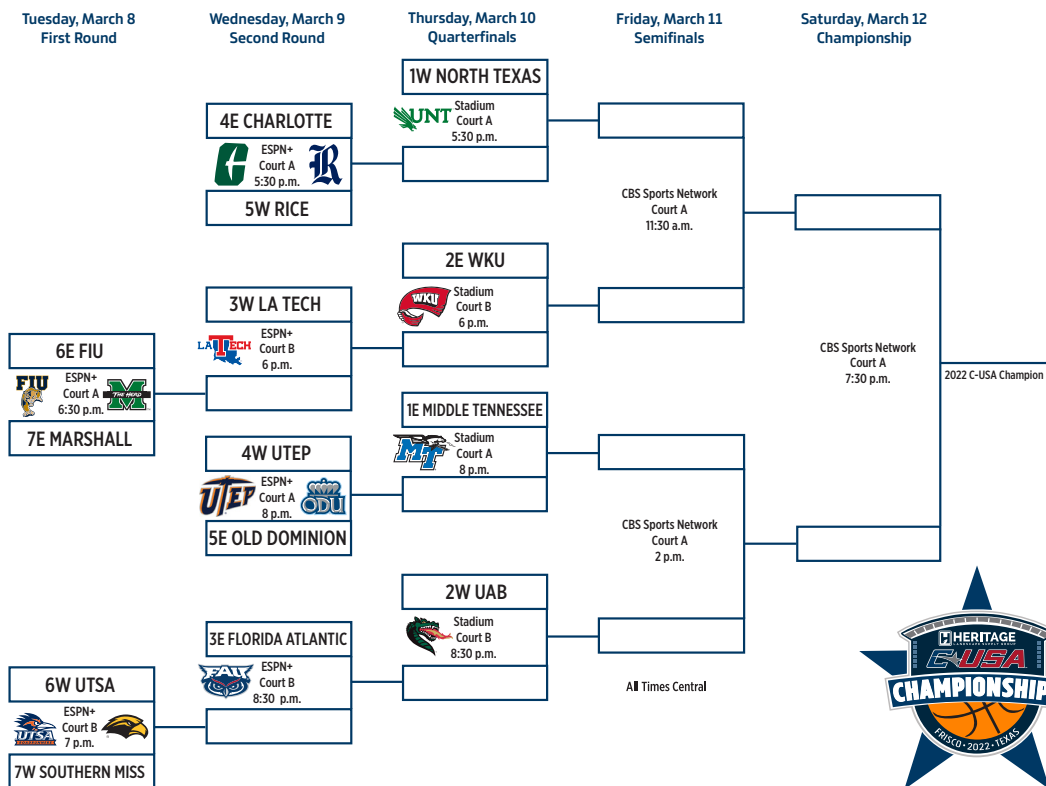

CONFERENCE USA TOURNAMENT AT A GLANCE

2022 HERITAGE LANDSCAPE SUPPLY GROUP C-USA MEN'S BASKETBALL CHAMPIONSHIP

2021 C-USA Tournament Recap

March 9, 2021
Frisco, Texas
Rice 61, Southern Miss 52

FRISCO, Texas -- It was a game of runs all night to begin the 2021 C-USA Championships, but Rice's 19-3 jolt to end the night led to a 61-52 defeat on Tuesday night.

"This last game is always tough," head coach Jay Ladner said. "Only twice in my coaching career have I not lost the last game, and everyone does. The others are the same as tonight, and they're especially tough for the seniors. It's a hurt locker room.

"When a team is invested in what's going on, it hurts you and your staff. A team or player that doesn't care won't be hurt. There are a lot of tears in there, and it makes me proud of our program. We just have to keep working to get better."

The Owls (14-12, 6-10 C-USA) got a friendly roll on a top-of-the-key triple with 4:28 left, and the 52-49 advantage was their first since 17:18 of the half.

Southern Miss (8-17, 4-13 C-USA) went on an 11-0 run over 3:08, including a breakaway layup for DeAndre Pinckney, to force Rice into a timeout at 16:26. The 31-30 lead was Southern Miss' first since 6:35, eventually rising to 49-43.

Rice, which led 27-20 at the half, was able to hit three consecutive

fastbreak layups, the first off a rebound and the other two on steals, to force a Golden Eagle timeout at 2:46, leading 27-18. It was the capper on an 11-0 run.

"Rice was 0-6 when scoring 65 points or less, and I told our guys we would win this thing if we did that," Ladner said. "We got them to 61 and we went the last six-plus minutes without a field goal, and to that point, we had everything going for us offensively. It reminded me of the FIU win in that second half. Rice called that timeout, and typically we had been in comeback situations. It was something we weren't used to at that moment."

Rice, which entered as the league's second-best three-point shooting team, was 1-for-8 at the break before going 6-for-12 in the second. Southern Miss was led by three double-figure scorers in Pinckney (14), Tyler Stevenson (12) and Tae Hardy (11).

NOTABLE

-Southern Miss had won its previous two C-USA openers in Frisco (69-68 over FIU in 2018, 82-73 over Marshall in 2019).

-LaDavius Draine finished his career with 1,131 points, good for No. 31 in school history, as well as second in three-pointers with 220.

-He also leaves as the single-season three-point record holder (46.4 percent as a sophomore).

-Clay Weatherspoon, who earned his first start on Senior Day as well as making his first three-pointer those opening minutes, also gave five years to the program.

-Tyler Stevenson's 12 points give him 798 after his first three years.

-Freshman Mark Jaakson played nine minutes, one off a season-high set against Tulane in his debut.