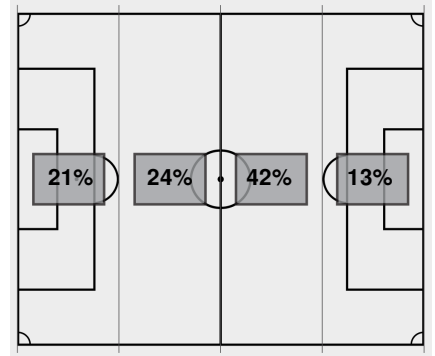

Cautions and ejections:

YC - Lopes #32 48:02; YC - Roadrunners #4 62:35; YC - Lopes #1 79:18; YC - Lopes #14 81:00

Official Soccer Box Score - Final
UTSA vs Grand Canyon
 8/31/2023 GCU Stadium, Phoenix
 2023-24 Women's Soccer

Match Time: 7:00 PM
Match Duration: 02:01
Attendance: 1603

Officials:

Stadium: GCU Stadium
 Officials:
 Offsides: UTSA 2, Grand Canyon 6.

11	TOTAL SHOTS	13
3	SHOTS ON TARGET	8
6	SAVES	3
4	CORNERS	5
2	OFFSIDES	6
1	YELLOW CARDS	3
0	RED CARDS	0
35%	POSSESSION TOTAL	65%