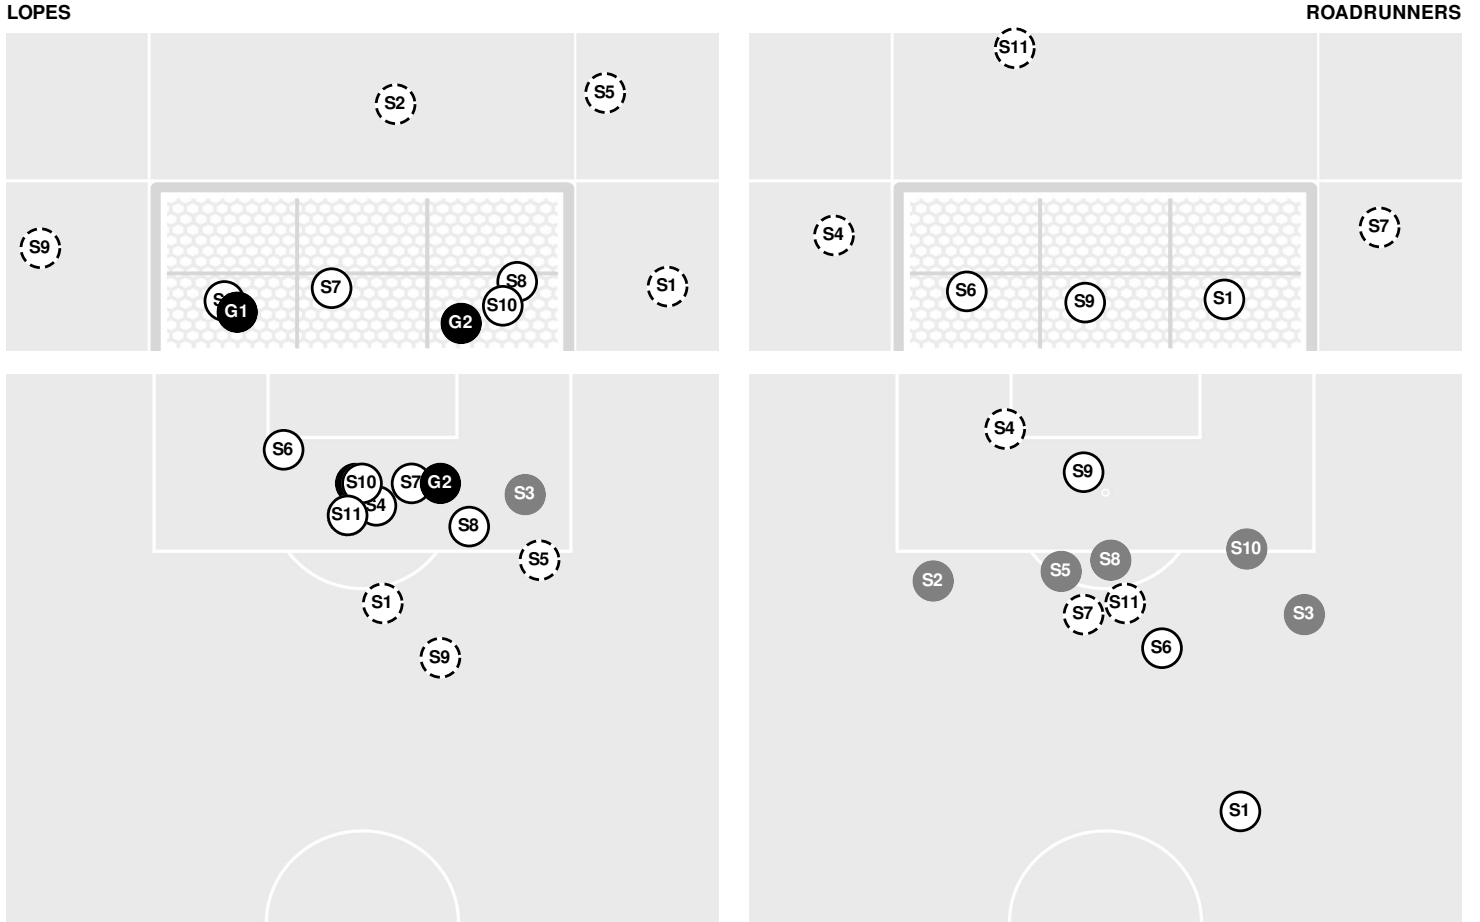

UTSA 0, GRAND CANYON 1

Officials:

Shots by Half Intervals

Lopes

Roadrunners

1st Half

2nd Half

10
2

3
9

Shot Chart

S Shot Off Target
 S Shot On Target
 S Blocked
 G Goal / Own Goal

Shot Summary

UTSA vs Grand Canyon

8/31/2023 GCU Stadium, Phoenix
2023-24 Women's Soccer

Officials:

LOPES

No	Time	Player	Description
S1	5'	18, Madison Hamm	
S2	6'	23, Aleisha Ganief	
S3	10'	12, Leah Pirro	Blocked
S4	11'	15, Sidney Roberts	Saved
S5	19'	28, Hannah Smith	
S6	19'	99, Bekah Valdez	Saved
S7	24'	99, Bekah Valdez	Saved
G1	28'	30, Gianna Gourley	
S8	43'	15, Sidney Roberts	Saved
S9	45'	21, Grace Bartlett	
S10	53'	30, Gianna Gourley	Saved
S11	55'	12, Leah Pirro	Saved
G2	56'	30, Gianna Gourley	