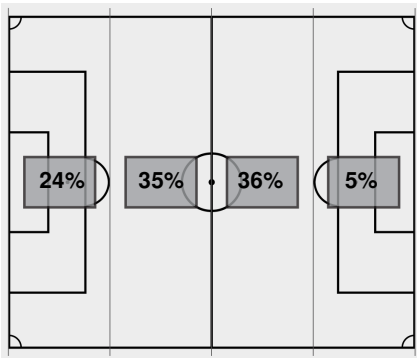

Cautions and ejections:

Stadium: GCU Stadium

Officials:

Offsides: UTSA 1, Grand Canyon 2.

Official Soccer Box Score - First Half

UTSA vs Grand Canyon

8/31/2023 GCU Stadium, Phoenix
2023-24 Women's Soccer

Match Time: 7:00 PM

Match Duration: 02:01

Attendance: 1603

Officials:

Attacking Direction →

2	TOTAL SHOTS	10
1	SHOTS ON TARGET	5
4	SAVES	1
0	CORNERS	4
1	OFFSIDES	2
0	YELLOW CARDS	0
0	RED CARDS	0
27%	POSSESSION TOTAL	73%

← Attacking Direction