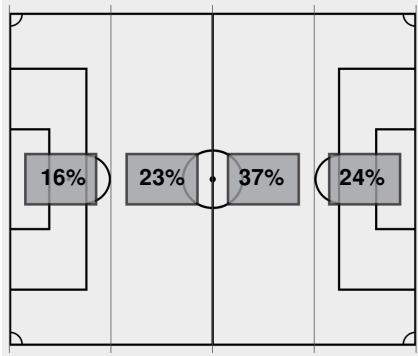

Cautions and ejections:

YC - Lopes #32 48:02; YC - Roadrunners #4 62:35; YC - Lopes #1 79:18; YC - Lopes #14 81:00

Official Soccer Box Score - Final
UTSA vs Grand Canyon
 8/31/2023 GCU Stadium, Phoenix
 2023-24 Women's Soccer

Match Time: 7:00 PM
Match Duration: 02:01
Attendance: 1603

Officials:

Stadium: GCU Stadium
 Officials:
 Offsides: UTSA 2, Grand Canyon 6.

11	TOTAL SHOTS	13
3	SHOTS ON TARGET	8
6	SAVES	3
4	CORNERS	5
2	OFFSIDES	6
1	YELLOW CARDS	3
0	RED CARDS	0
35%	POSSESSION TOTAL	65%