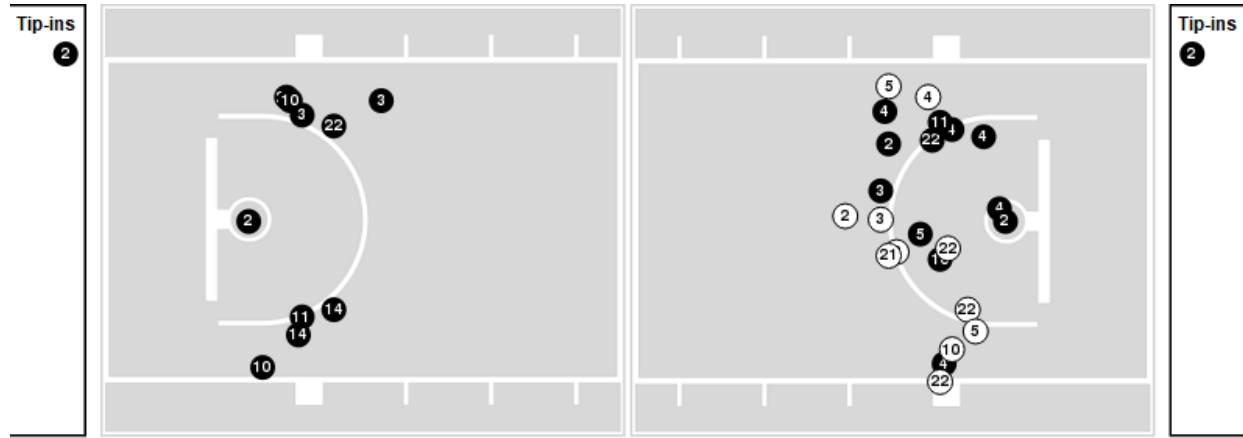

Players => AllFG Types=>AllResults=>All
UTSA

All Field Goals

Blow Up Chart

● Made ○ Missed N - Player Number

UTSA	M/A	%
Field Goals	33/67	49
2 Points	27/47	57
3 Points	6/20	30
Free Throws	17/25	68

UTSA	M/A	%
Points in the Paint	44 (22 / 32)	69
Fast Break Points	7 (3/3)	100
Second Chance Points	17 (10/18)	56
Effective FG%	54	