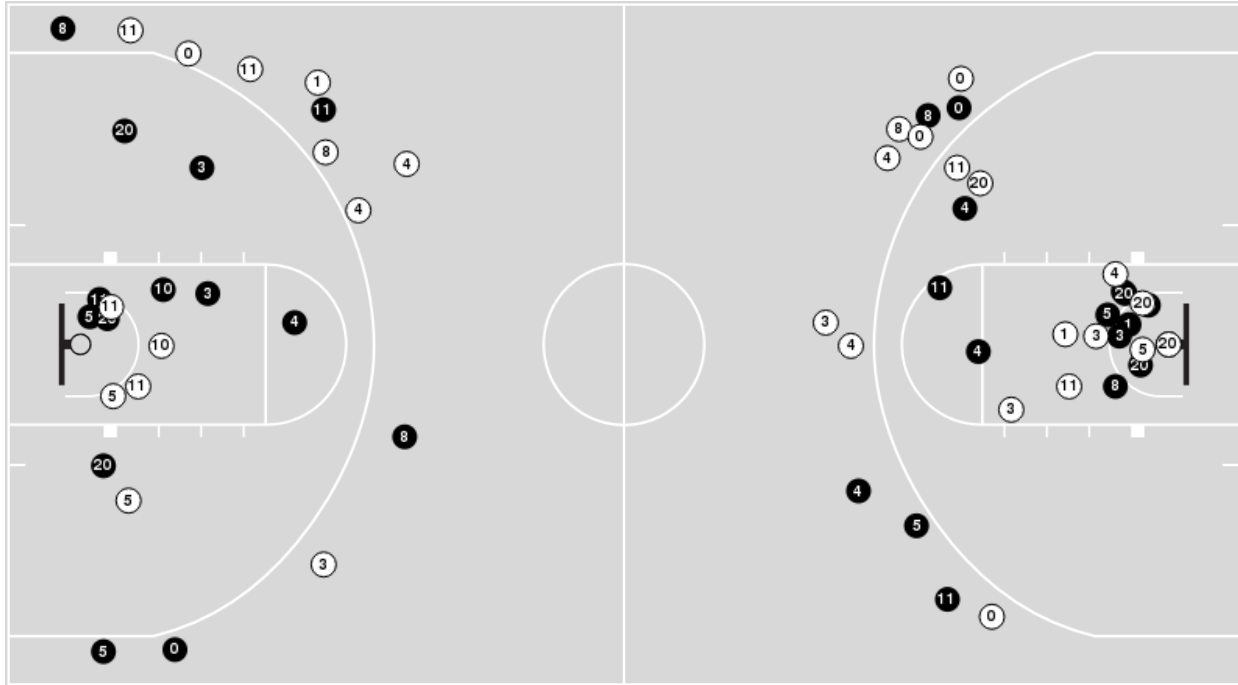

Officials: Byron Jarrett, Keith Kimble, Brian Dorsey

Players => 0, 1, 2, 3, 4, 5, 8, 10, 11, 12, 15, 20, 23, 32, 33FG Types=>AllResults=>All

Lamar University

All Field Goals