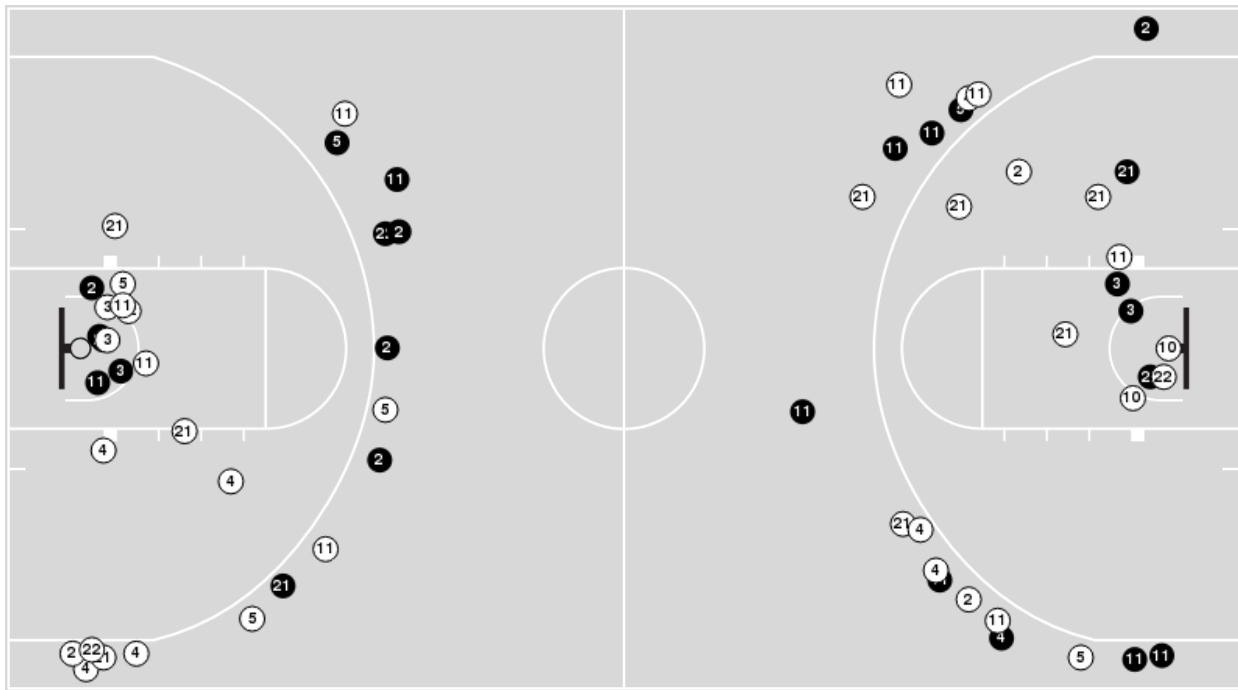

Officials: Byron Jarrett, Keith Kimble, Brian Dorsey

Players => 0, 1, 2, 3, 4, 5, 10, 11, 12, 14, 20, 21, 22, 23, 25FG Types=>AllResults=>All

UTSA

All Field Goals