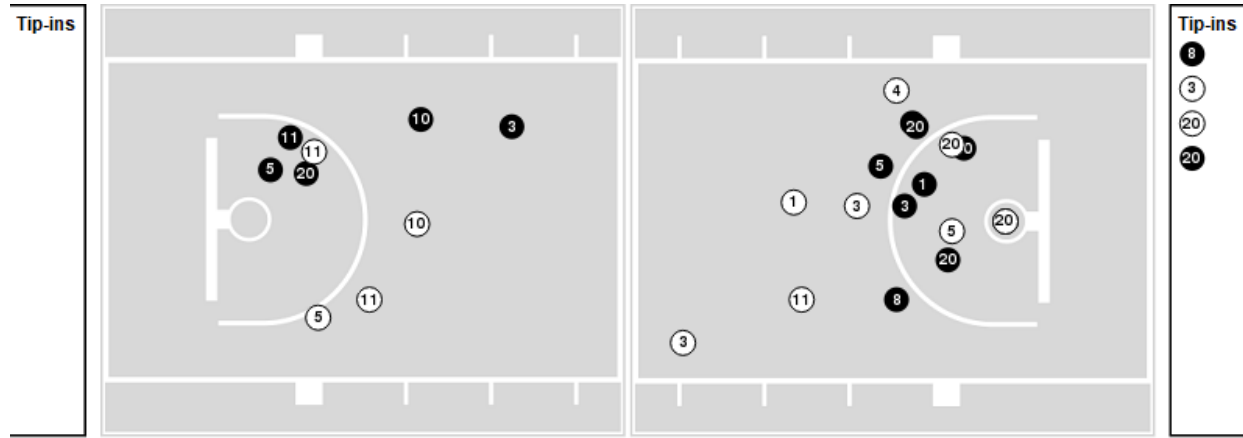

Officials: Byron Jarrett, Keith Kimble, Brian Dorsey

Players => 0, 1, 2, 3, 4, 5, 8, 10, 11, 12, 15, 20, 23, 32, 33FG Types=>AllResults=>All

Lamar University

All Field Goals

Blow Up Chart

● Made ○ Missed N - Player Number

Lamar University	M/A	%
Field Goals	32/63	51
2 Points	22/38	58
3 Points	10/25	40
Free Throws	9/12	75

Lamar University	M/A	%
Points in the Paint	30 (15 / 28)	54
Fast Break Points	15 (8/9)	89
Second Chance Points	14 (7/10)	70
Effective FG%	59	