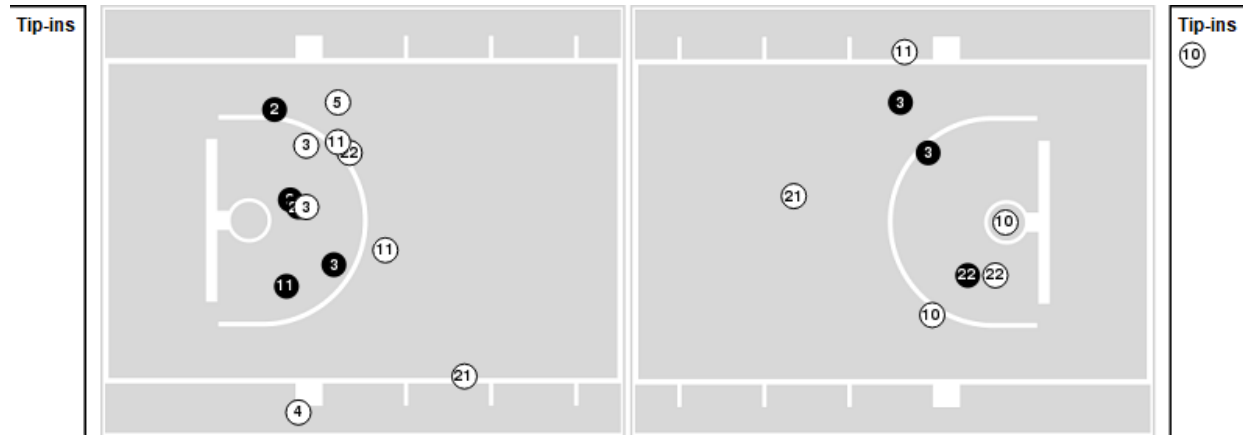

Lamar University	M/A	%
Field Goals	32/63	51
2 Points	22/38	58
3 Points	10/25	40
Free Throws	9/12	75

Lamar University	M/A	%
Points in the Paint	30 (15 / 28)	54
Fast Break Points	15 (8/9)	89
Second Chance Points	14 (7/10)	70
Effective FG%	59	

Officials: Byron Jarrett, Keith Kimble, Brian Dorsey

Players => 0, 1, 2, 3, 4, 5, 10, 11, 12, 14, 20, 21, 22, 23, 25FG Types=>AllResults=>All

UTSA

All Field Goals

Blow Up Chart

● Made ○ Missed N - Player Number