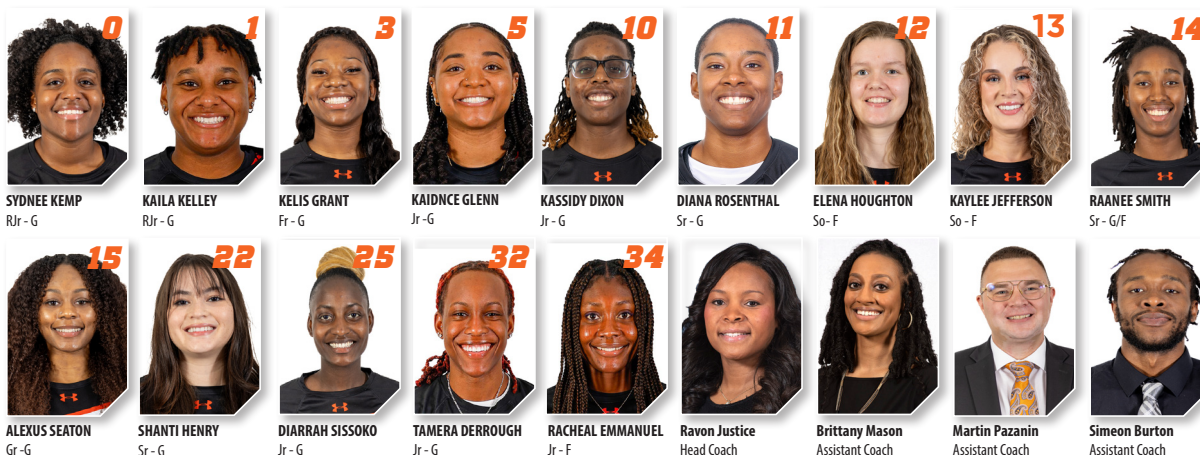

PRO-NUN-C-A-SHUN GUIDE

NAME	PRONUNCIATION
Bryana Block	Bree-AWN-uh
Ravon Justice	Raven (like the bird)
Kaidance Glenn	K-dense
Kelis Grant	keh-LEECE
Shanti Henry	Shanty (like a shack)
Elena Houghton	L-AYN-uh HAW-tun
Kaila Kelley	Kayla
Diarrah Sissoko	D-R-uh
Raane Smith	ren-NAY
Tamera Derrough	tuh-MAIR-uh duh-ROW
HOMETOWN	PRONUNCIATION
Pflugerville	FLOO-gur-ville
HIGH SCHOOL	PRONUNCIATION
Liberty-Eylau	EYE-low (see with your eyes; down low)

2023-24 MEDIA ROSTER