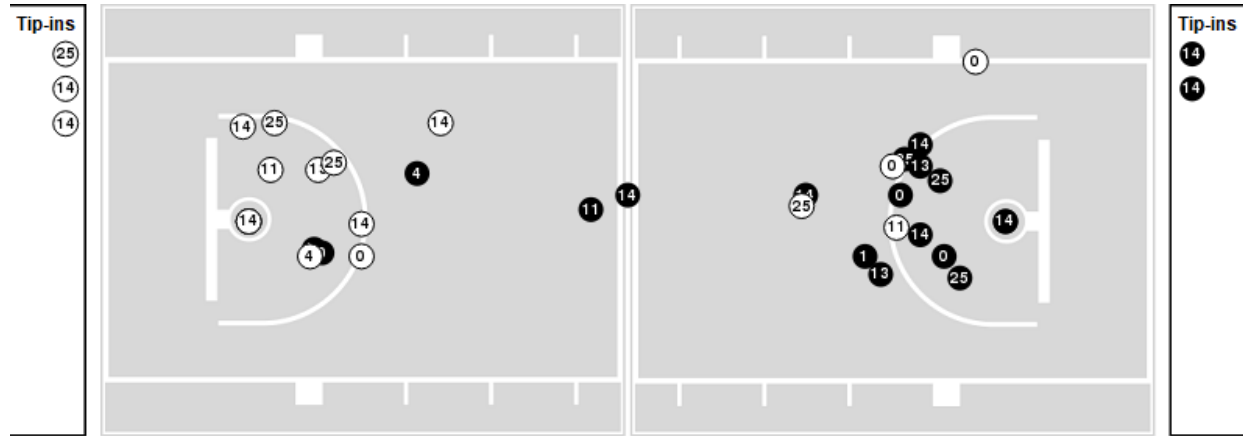

Blow Up Chart

● Made ○ Missed N - Player Number

Prairie View	M/A	%
Field Goals	34/73	47
2 Points	28/54	52
3 Points	6/19	32
Free Throws	15/19	79

Prairie View	M/A	%
Points in the Paint	36 (18 / 33)	55
Fast Break Points	9 (5/7)	71
Second Chance Points	12 (7/15)	47
Effective FG%	51