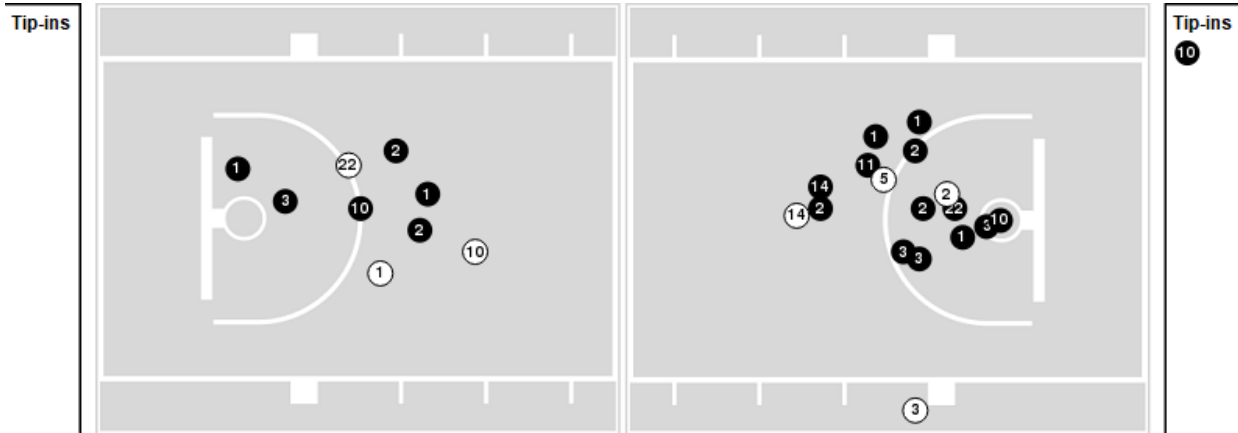

Blow Up Chart

UTSA	M/A	%
Field Goals	31/56	55
2 Points	19/28	68
3 Points	12/28	43
Free Throws	29/37	78

UTSA	M/A	%
Points in the Paint	38 (19 / 25)	76
Fast Break Points	11 (6/8)	75
Second Chance Points	11 (8/11)	73
Effective FG%	66