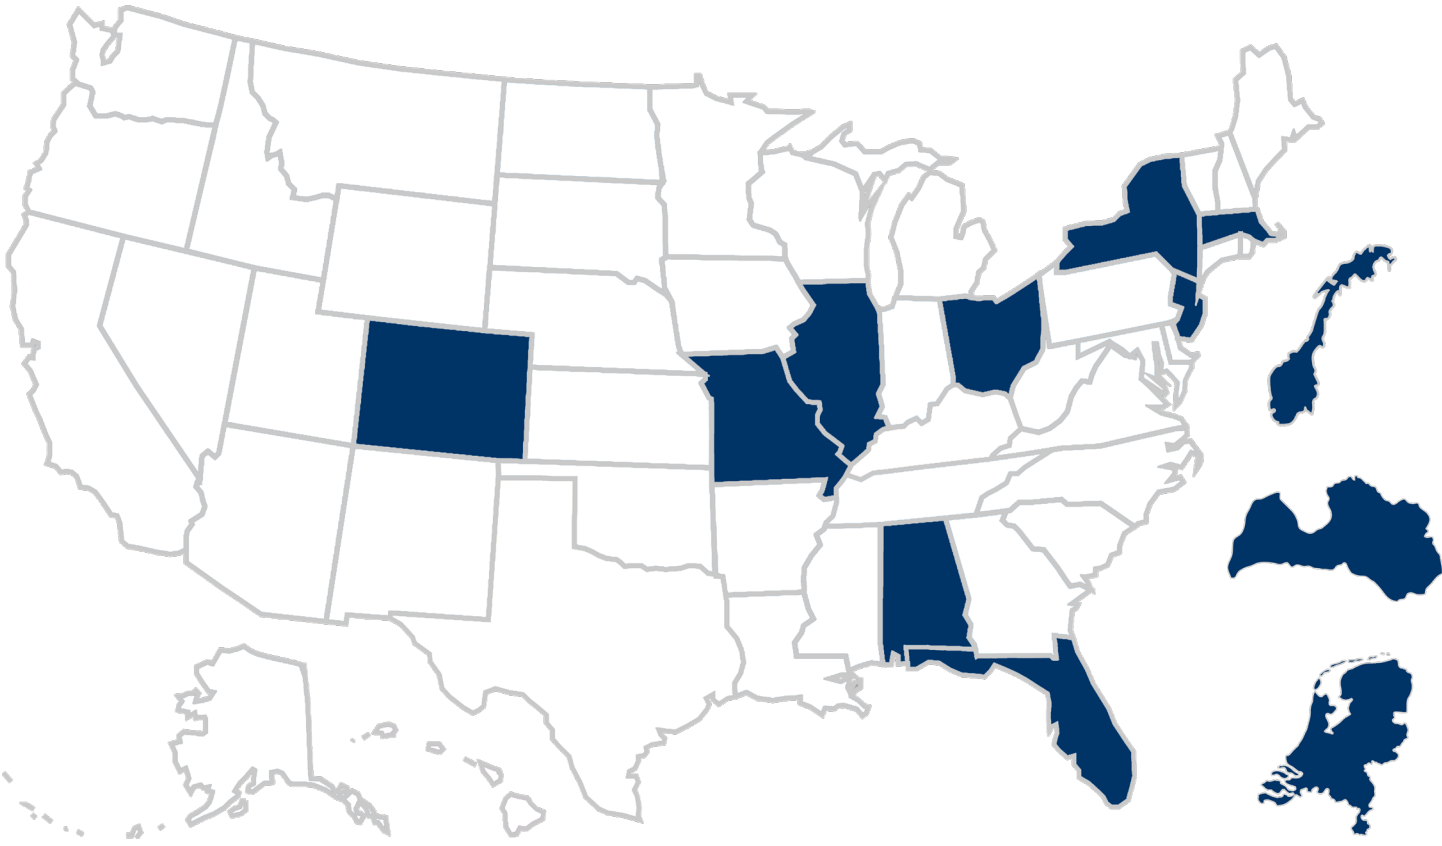

ROSTER BREAKDOWN

PLAYERS BY STATE/COUNTRY

Alabama (1)	Aniya Hubbard
Colorado (1)	Jada Moore
Florida (3)	Kristina Godfrey, Dyllan Hanna, Alexa Zaph
Illinois (1)	Allie Tylka
Latvia (1)	Janeta Rozentale
Massachusetts (1).....	Kayana Armbrister
Missouri (1)	Carlie Vick
Netherlands (1).....	Evie Van Der Woude
New Jersey (1)	Rose Caverly
Norway (1)	Maria Myklebust
New York (1)	Devyn Scott
Ohio (1).....	Mya Perry