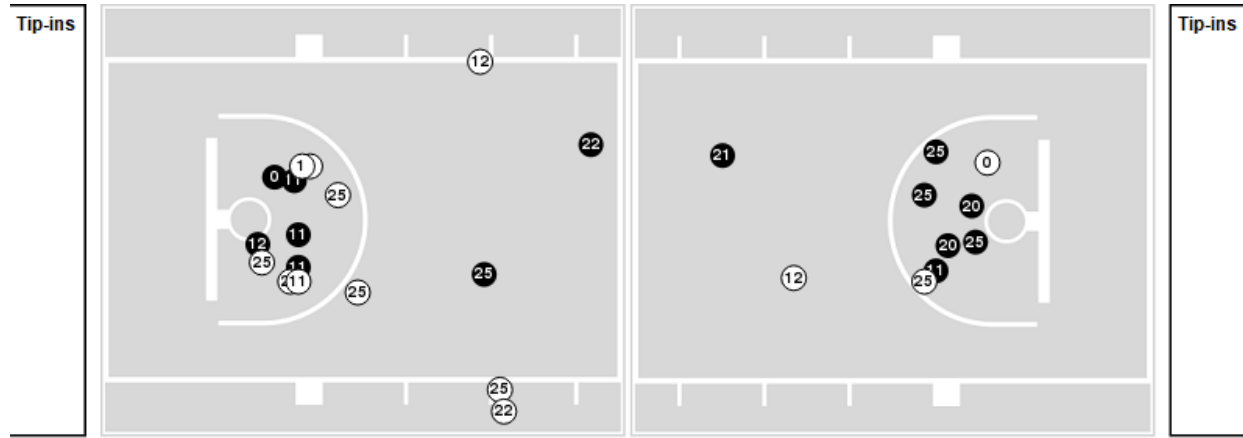

Blow Up Chart

● Made   ○ Missed   N - Player Number

UTSA	M/A	%
Field Goals	24/59	41
2 Points	21/42	50
3 Points	3/17	18
Free Throws	7/9	78

UTSA	M/A	%
Points in the Paint	28 (14 / 24)	58
Fast Break Points	7 (3/4)	75
Second Chance Points	7 (4/9)	44
Effective FG%	43