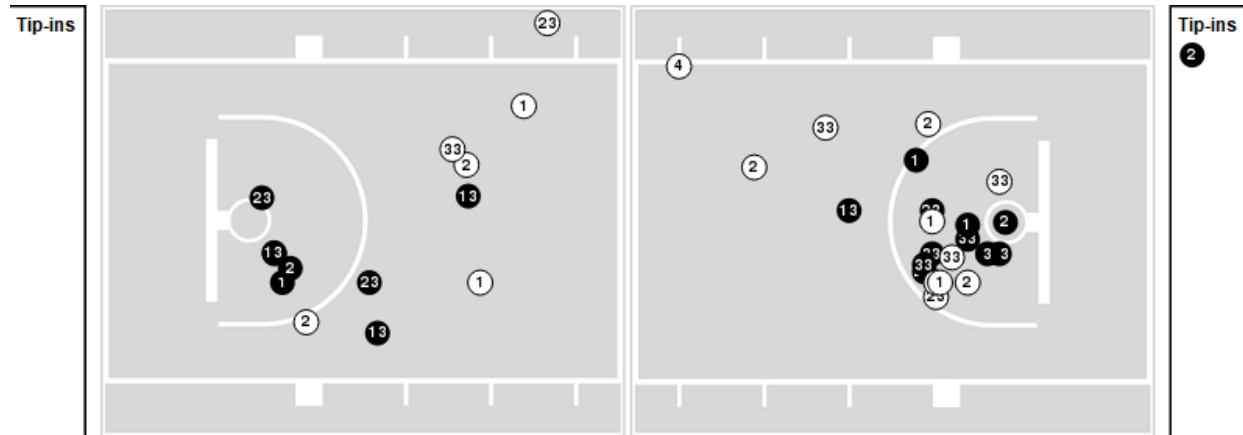

Blow Up Chart

● Made ○ Missed N - Player Number

SMU	M/A	%
Field Goals	29/68	43
2 Points	23/47	49
3 Points	6/21	29
Free Throws	11/17	65

SMU	M/A	%
Points in the Paint	38 (19 / 34)	56
Fast Break Points	12 (6/8)	75
Second Chance Points	10 (7/14)	50
Effective FG%	47