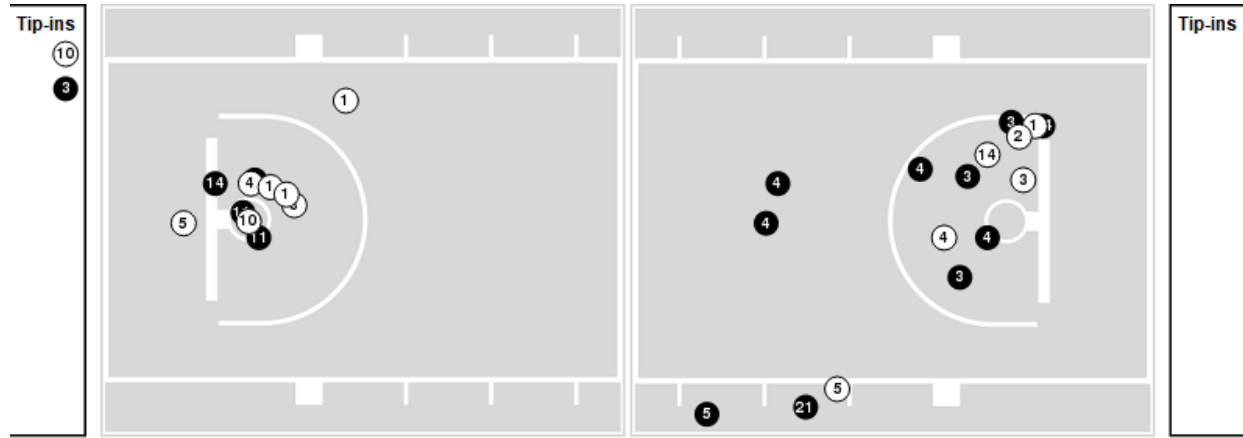

**Officials:** Byron Jarrett, Wil Howard, Garrick Shannon

Players => AllFG Types=>AllResults=>All  
**UTSA**

**All Field Goals**

**Blow Up Chart**

● Made    ○ Missed    N - Player Number

UTSA	M/A	%
Field Goals	23/60	38
2 Points	18/38	47
3 Points	5/22	23
Free Throws	13/25	52