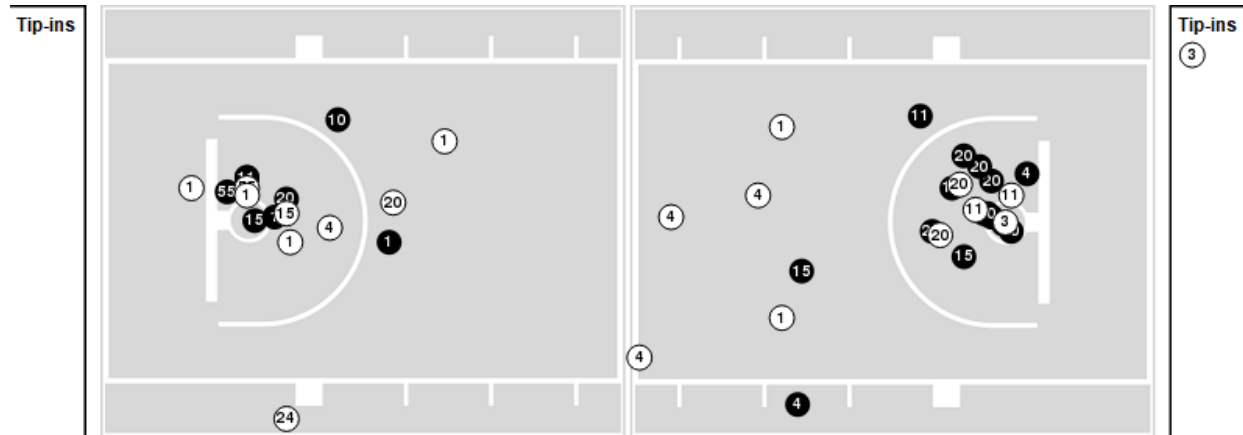

Blow Up Chart

● Made ○ Missed N - Player Number

Wichita St.	M/A	%
Field Goals	31/71	44
2 Points	24/52	46
3 Points	7/19	37
Free Throws	15/15	100

Wichita St.	M/A	%
Points in the Paint	44 (22 / 40)	55
Fast Break Points	15 (8/8)	100
Second Chance Points	6 (4/12)	33
Effective FG%	49