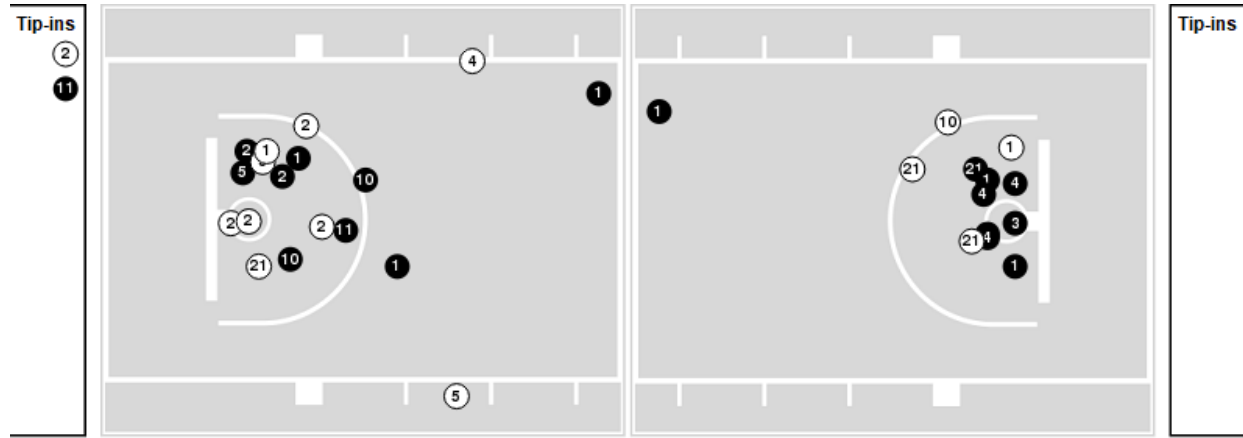

Blow Up Chart

● Made   ○ Missed   N - Player Number

UTSA	M/A	%
Field Goals	28/66	42
2 Points	22/39	56
3 Points	6/27	22
Free Throws	15/22	68

UTSA	M/A	%
Points in the Paint	38 (19 / 30)	63
Fast Break Points	4 (3/3)	100
Second Chance Points	20 (12/18)	67
Effective FG%	47