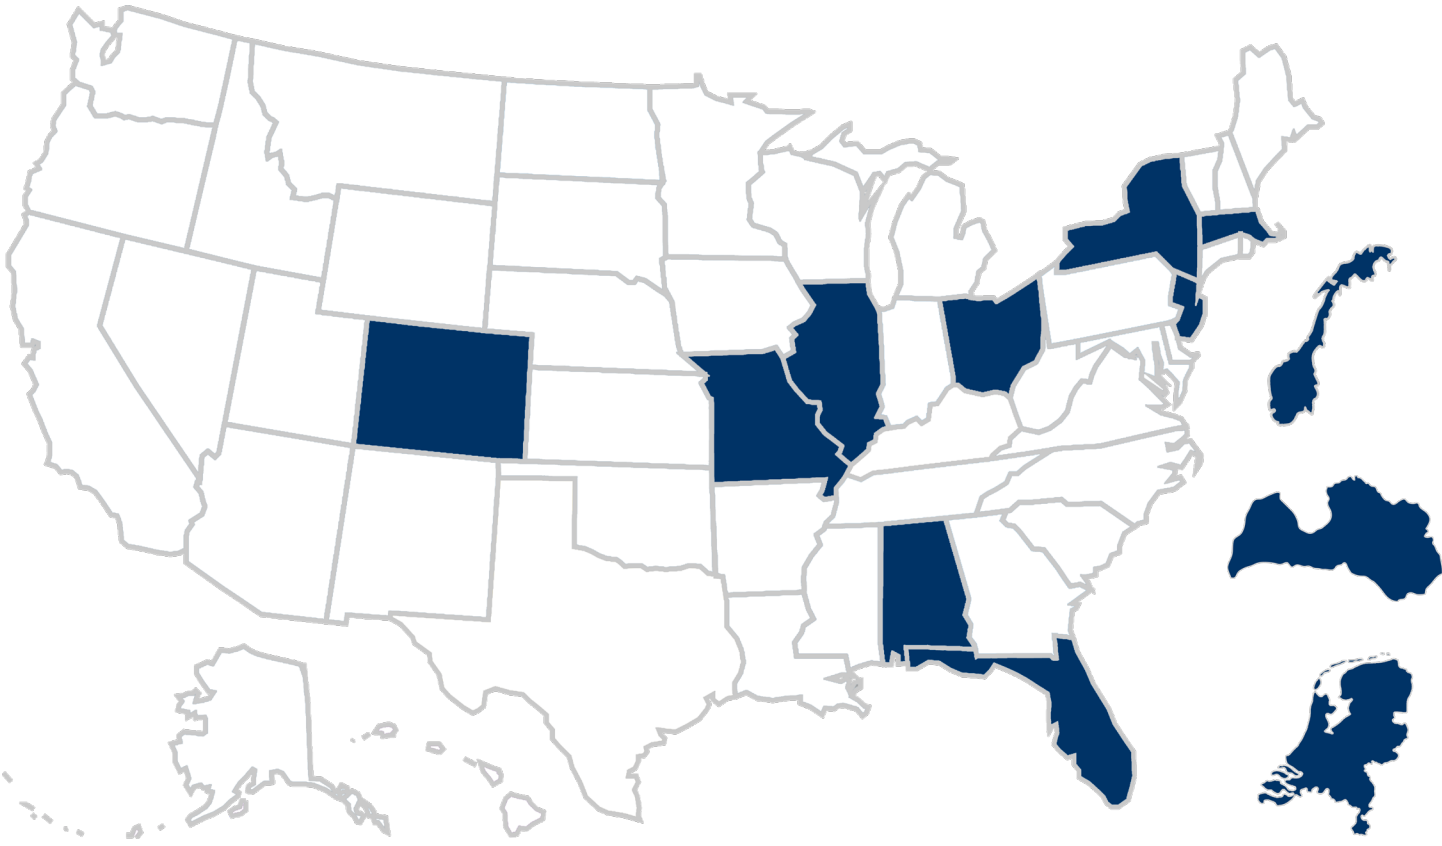

**ROSTER BREAKDOWN**

**PLAYERS BY STATE/COUNTRY**

Alabama (1) .....	Aniya Hubbard
Colorado (1) .....	Jada Moore
Florida (3) .....	Kristina Godfrey, Dyllan Hanna, Alexa Zaph
Illinois (1) .....	Allie Tylka
Latvia (1) .....	Janeta Rozentale
Massachusetts (1).....	Kayana Armbrister
Missouri (1) .....	Carlie Vick
Netherlands (1).....	Evie Van Der Woude
New Jersey (1) .....	Rose Caverly
Norway (1) .....	Maria Myklebust
New York (1) .....	Devyn Scott
Ohio (1).....	Mya Perry