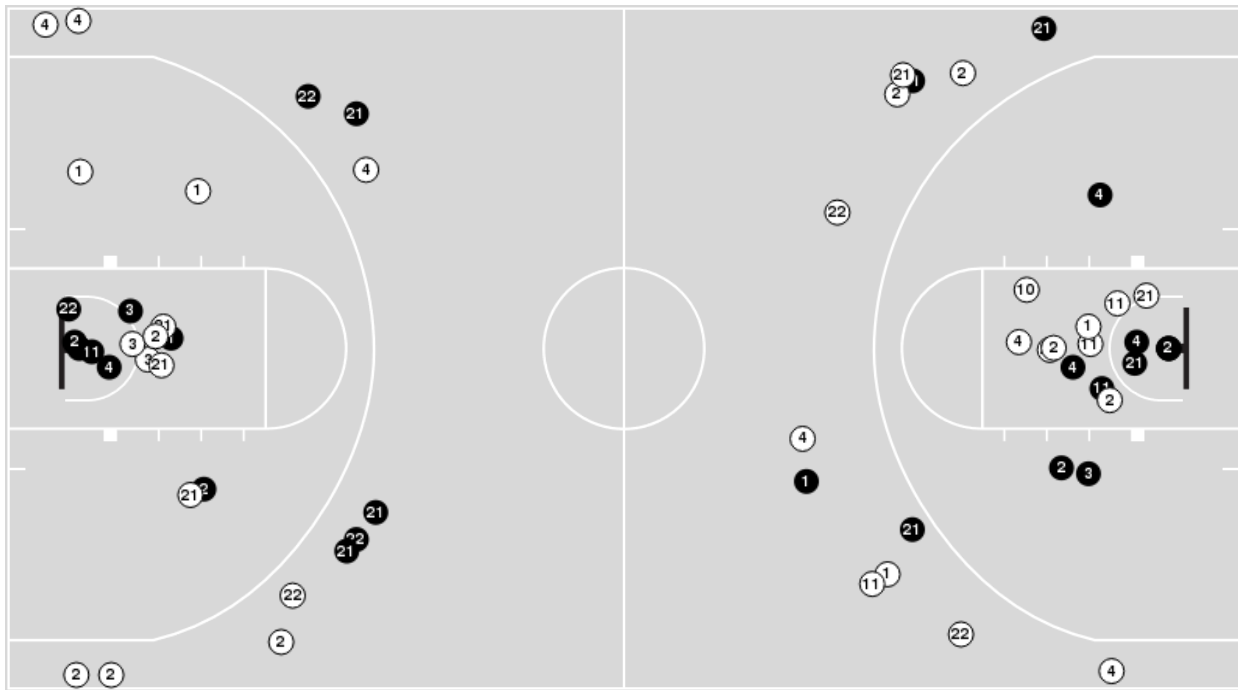

Temple	M/A	%
Points in the Paint	32 (16 / 32)	50
Fast Break Points	11 (6/7)	86
Second Chance Points	10 (5/6)	83
Effective FG%	57	

Temple at UTSA

03/10/24 Convocation Center, San Antonio, Texas
2023-24 Men's Basketball

Game Time: 2:00 PM
Game Duration: 1:54
Attendance: 1,096

Officials: Doug Shows, Joe Lunsday, Bart Lenox

Players => 0, 1, 2, 3, 4, 5, 10, 11, 12, 14, 20, 21, 22, 23, 25FG Types=>AllResults=>All

UTSA

All Field Goals