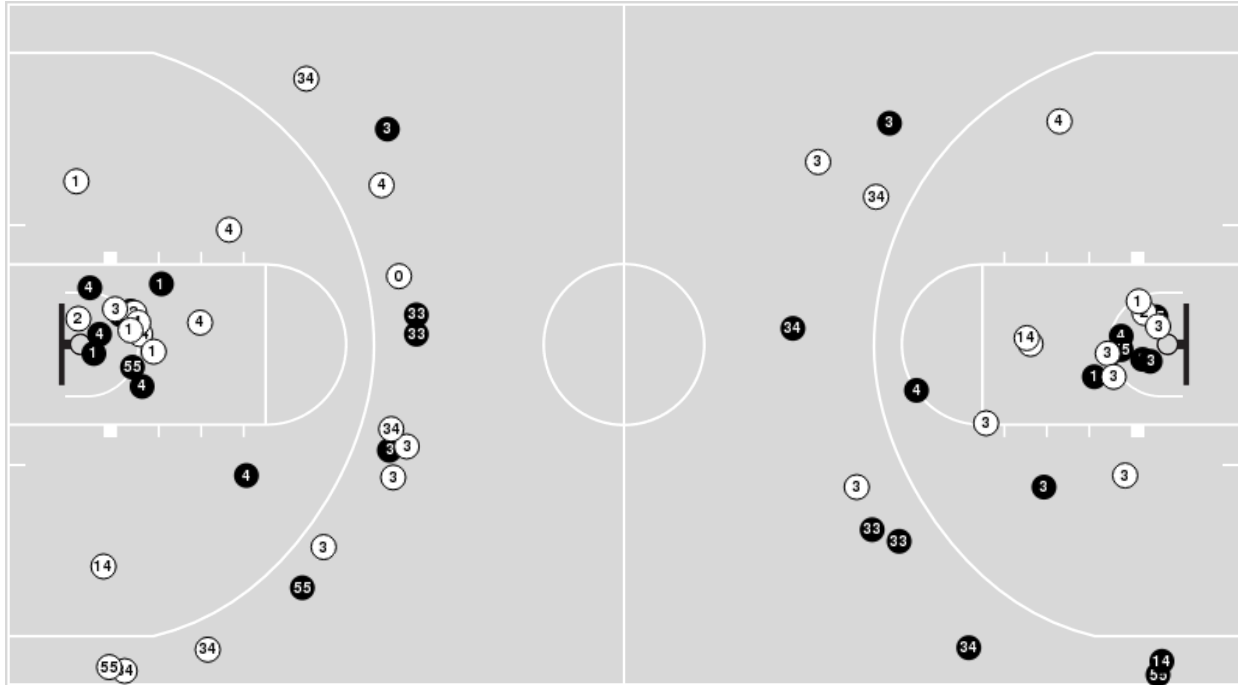

Officials: Doug Shows, Joe Lunsday, Bart Lenox

Players => AllFG Types=>AllResults=>All
Temple

All Field Goals