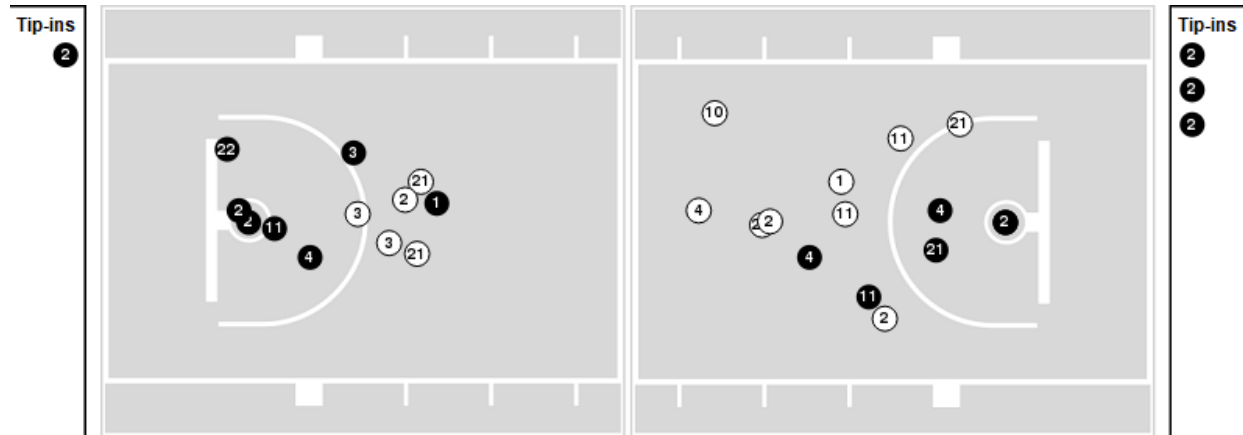

Blow Up Chart

● Made ○ Missed N - Player Number

UTSA	M/A	%
Field Goals	27/60	45
2 Points	18/35	51
3 Points	9/25	36
Free Throws	19/27	70

UTSA	M/A	%
Points in the Paint	28 (14 / 28)	50
Fast Break Points	5 (2/2)	100
Second Chance Points	12 (7/11)	64
Effective FG%	52