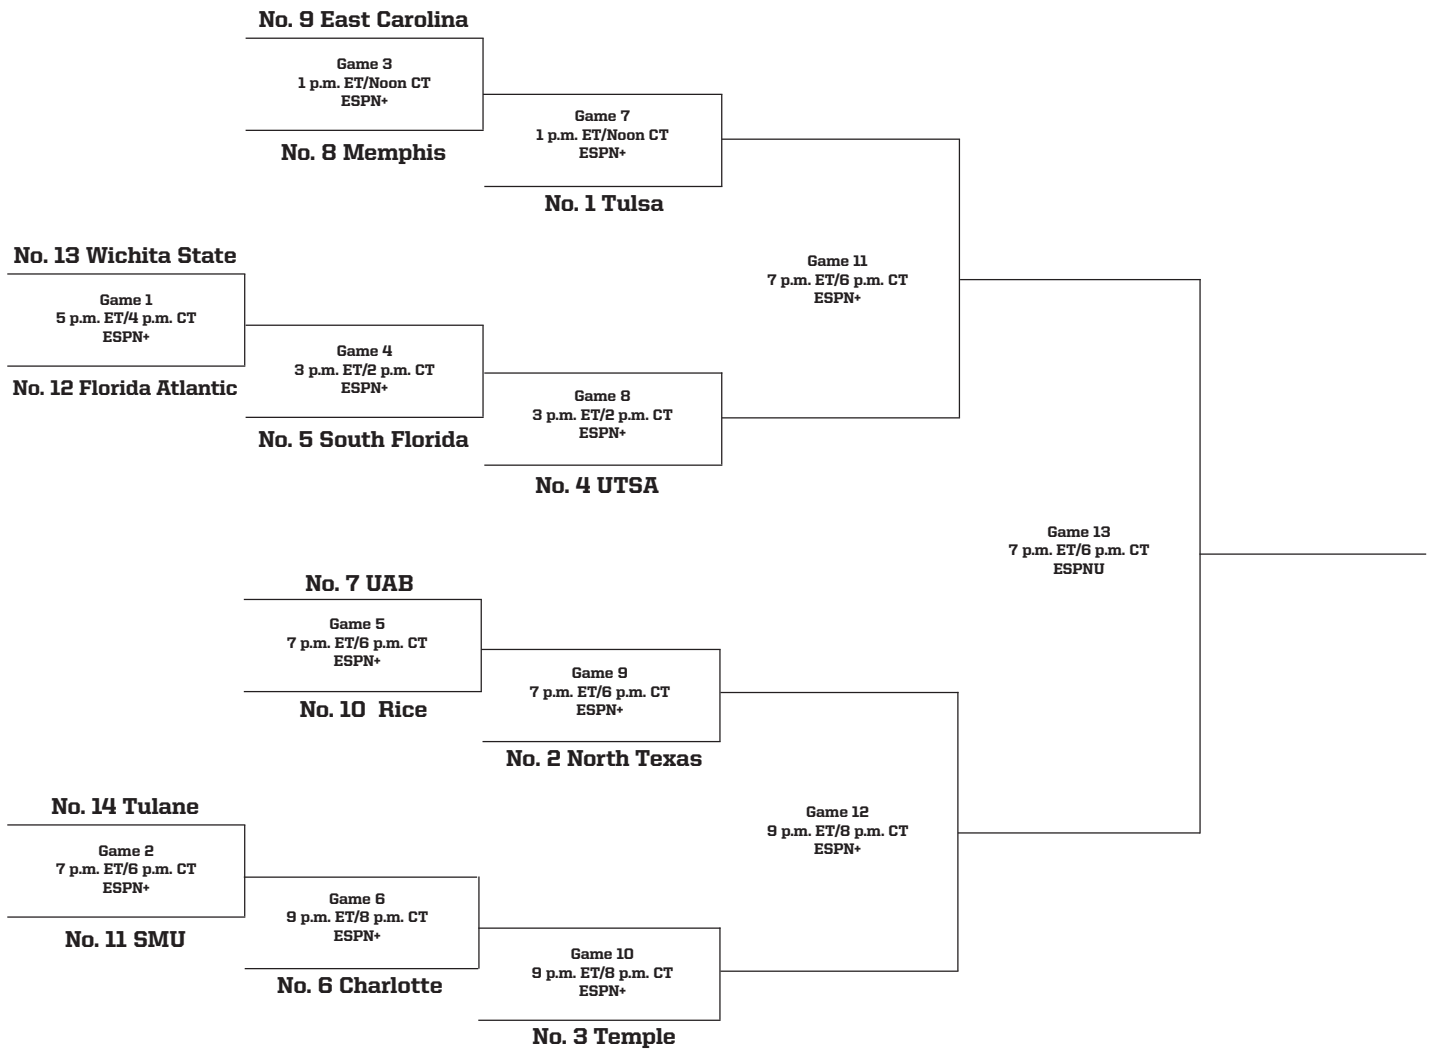

2023-24 AMERICAN ATHLETIC CONFERENCE WOMEN'S BASKETBALL CHAMPIONSHIP BRACKET

2024 American Athletic Conference
Women's Basketball Championship Bracket

First Round Saturday March 9	Second Round Sunday March 10	Quarterfinals Monday March 11	Semifinals Tuesday March 12	Final Wednesday March 13
---	---	--	--	---