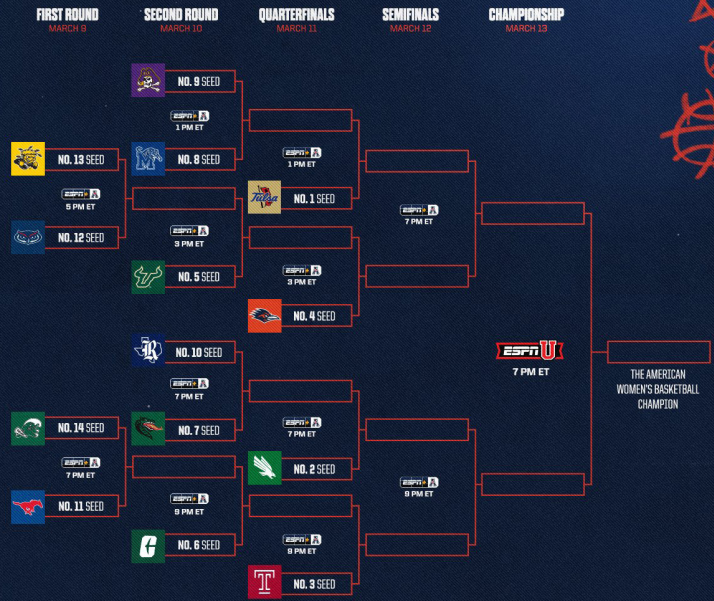

## 2023-24 AMERICAN ATHLETIC CONFERENCE WOMEN'S BASKETBALL HONORS

<b>PLAYER OF THE YEAR</b> Temira Poindexter, F, Tulsa	<b>MOST IMPROVED PLAYER</b> Delanie Crawford, G, Tulsa	<b>ALL-CONFERENCE FIRST TEAM</b> Dazia Lawrence, G, Charlotte Danae McNeal, G, East Carolina* DesiRay Kernal, F, North Texas Tommisha Lampkin, F, North Texas Temira Poindexter, F, Tulsa*	<b>ALL-CONFERENCE THIRD TEAM</b> Denim DeShields, G, UAB Mia Moore, G, UAB Malia Fisher, F, Rice Aleah Nelson, G, Temple Daniela Abies, F, Wichita State
<b>DEFENSIVE PLAYER OF THE YEAR</b> Danae McNeal, G, East Carolina	<b>SIXTH PLAYER OF THE YEAR</b> Dyani Robinson, G, North Texas	<b>ALL-CONFERENCE SECOND TEAM</b> Madison Griggs, G, Memphis Romi Levy, F, South Florida Tiara Young, G, SMU Tiara East, G, Temple Delanie Crawford, G, Tulsa	<b>ALL-NEWCOMER TEAM</b> Mia Moore, G, UAB Tatyana Wyche, F, East Carolina Alasia Smith, F, Memphis DesiRay Kernal, F, North Texas* Romi Levy, F, South Florida
<b>FRESHMAN OF THE YEAR</b> Vittoria Blasigh, G, South Florida	<b>NEWCOMER OF THE YEAR</b> DesiRay Kernal, F, North Texas Romi Levy, F, South Florida		
<b>COACH OF THE YEAR</b> Jason Burton, North Texas	<b>AMBASSADOR AWARD</b> Chantae Embry, F, SMU		