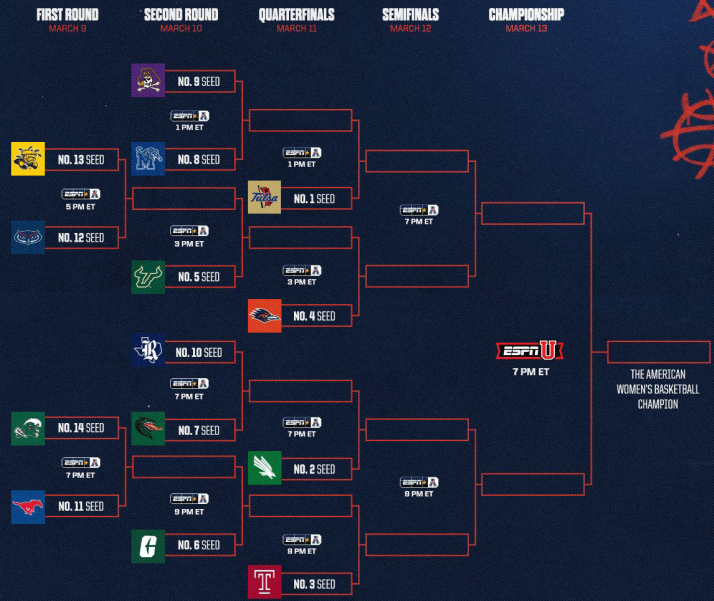

2024 AMERICAN WOMEN'S BASKETBALL CHAMPIONSHIP

WOMEN'S BASKETBALL CHAMPIONSHIP
MARCH 9 - MARCH 13

2023-24 AMERICAN ATHLETIC CONFERENCE WOMEN'S BASKETBALL HONORS

PLAYER OF THE YEAR Temira Poindexter, F, Tulsa	MOST IMPROVED PLAYER Delanie Crawford, G, Tulsa	ALL-CONFERENCE FIRST TEAM Dazia Lawrence, G, Charlotte Danae McNeal, G, East Carolina* DesiRay Kernal, F, North Texas Tommisha Lampkin, F, North Texas Temira Poindexter, F, Tulsa*	ALL-CONFERENCE THIRD TEAM Denim DeShields, G, UAB Mia Moore, G, UAB Malia Fisher, F, Rice Aleah Nelson, G, Temple Daniela Abies, F, Wichita State
DEFENSIVE PLAYER OF THE YEAR Danae McNeal, G, East Carolina	SIXTH PLAYER OF THE YEAR Dyani Robinson, G, North Texas	ALL-CONFERENCE SECOND TEAM Madison Griggs, G, Memphis Romi Levy, F, South Florida Tiara Young, G, SMU Tiarra East, G, Temple Delanie Crawford, G, Tulsa	ALL-NEWCOMER TEAM Mia Moore, G, UAB Tatyana Wyche, F, East Carolina Alasia Smith, F, Memphis DesiRay Kernal, F, North Texas* Romi Levy, F, South Florida
FRESHMAN OF THE YEAR Vittoria Blasigh, G, South Florida	NEWCOMER OF THE YEAR DesiRay Kernal, F, North Texas Romi Levy, F, South Florida		
COACH OF THE YEAR Jason Burton, North Texas	AMBASSADOR AWARD Chantae Embry, F, SMU		