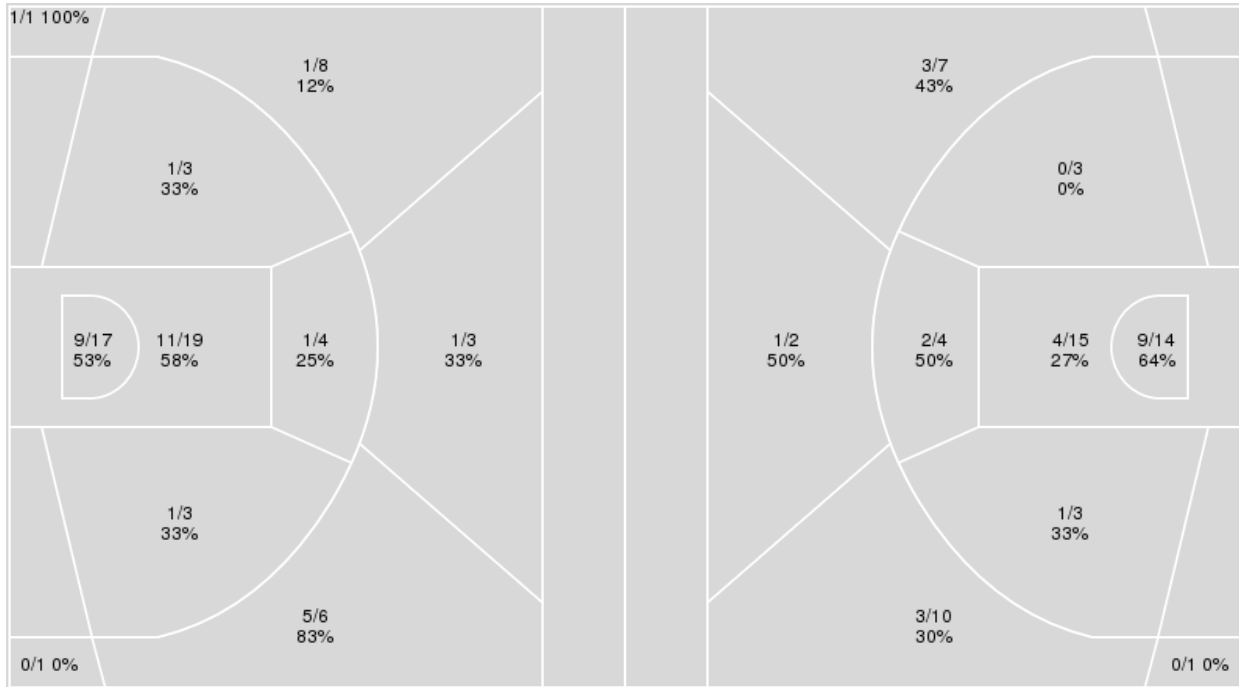

Officials: Iffy Seales, DeMoya Pugh, Corey Malone

{ Players => All; } FG Types => All; Results => All;

{ Players => 1, 3, 4, 5, 10, 11, 12, 15, 22, 23, 24, 25, 30, 42; } FG
Types => All; Results => All;

UTSA

Northern Colo.

UTSA	M/A	%
Field Goals	31/65	48
2 Points	23/46	50
3 Points	8/19	42
Free Throws	10/15	67

Northern Colo.	M/A	%
Field Goals	23/59	39
2 Points	16/39	41
3 Points	7/20	35
Free Throws	9/20	45