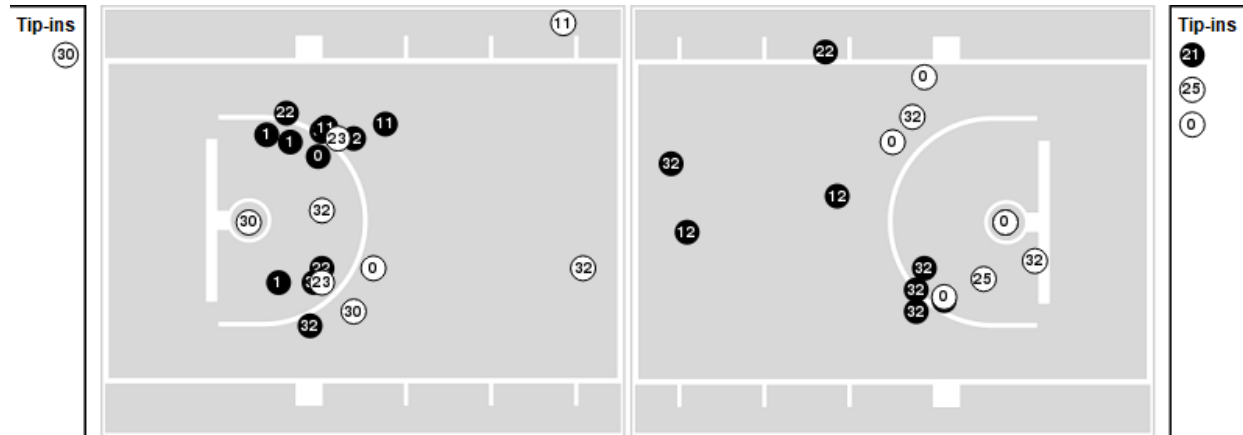

Blow Up Chart

● Made   ○ Missed   N - Player Number

UTSA	M/A	%
Field Goals	31/65	48
2 Points	23/46	50
3 Points	8/19	42
Free Throws	10/15	67

UTSA	M/A	%
Points in the Paint	40 (20 / 36)	56
Fast Break Points	11 (5/6)	83
Second Chance Points	16 (9/16)	56
Effective FG%	54