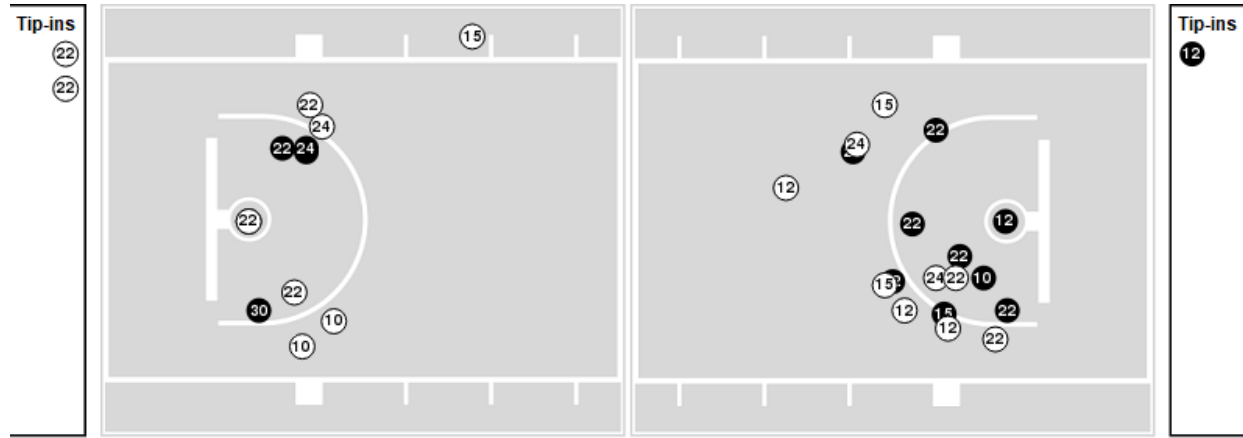

Blow Up Chart

● Made ○ Missed N - Player Number

Northern Colo.	M/A	%
Field Goals	23/59	39
2 Points	16/39	41
3 Points	7/20	35
Free Throws	9/20	45

Northern Colo.	M/A	%
Points in the Paint	26 (13 / 29)	45
Fast Break Points	0 (0/2)	0
Second Chance Points	11 (6/18)	33
Effective FG%	45