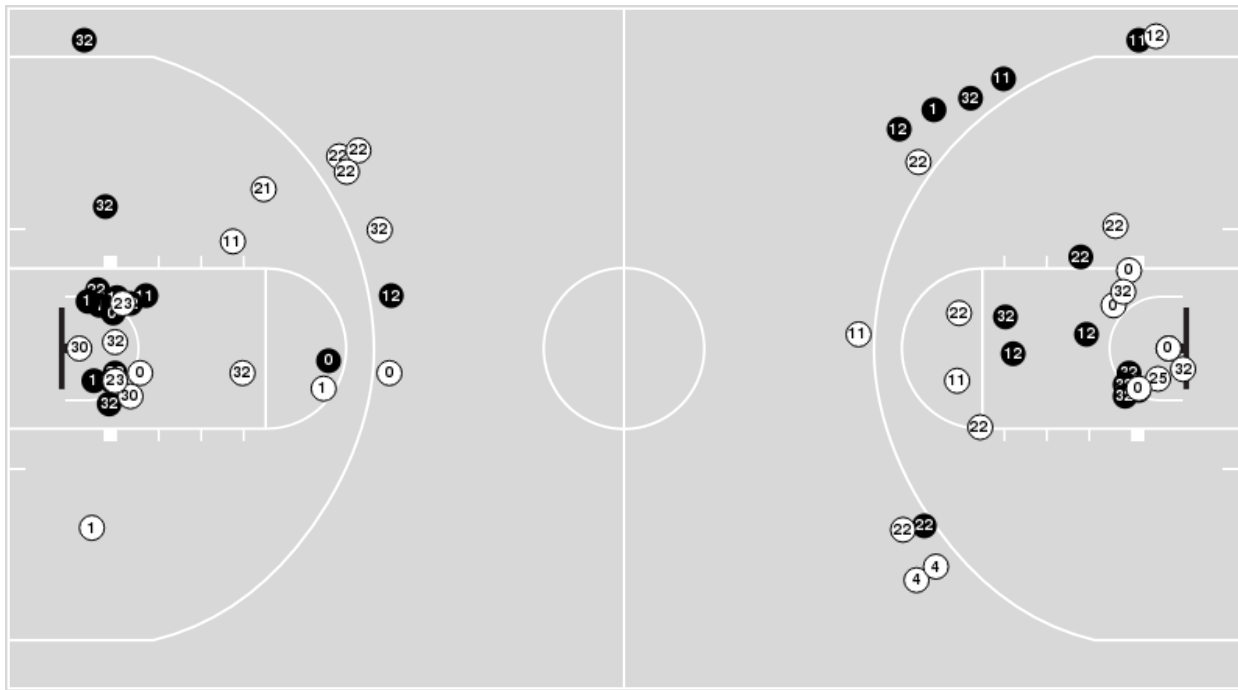

Officials: Iffy Seales, DeMoya Pugh, Corey Malone

Players => AllFG Types=>AllResults=>All

UTSA

All Field Goals