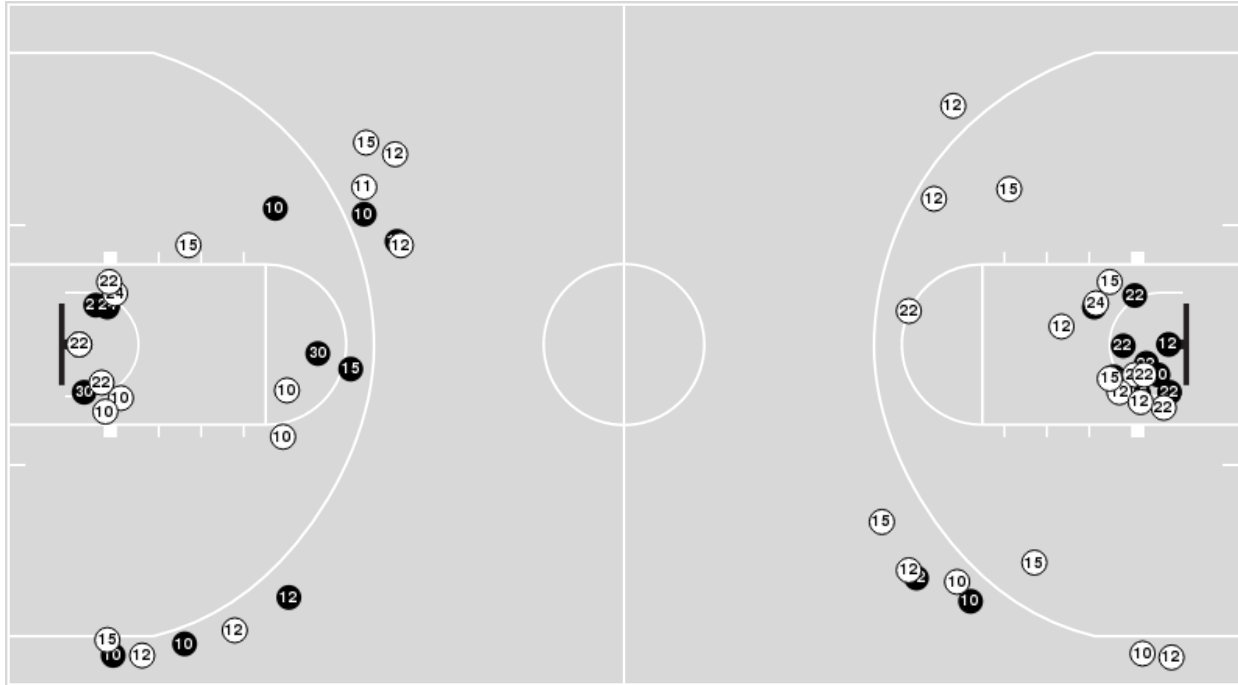

Players => 1, 3, 4, 5, 10, 11, 12, 15, 22, 23, 24, 25, 30, 42FG Types=>AllResults=>All

Northern Colo.

All Field Goals