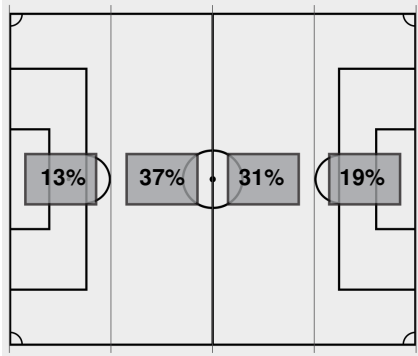

Officials: Kaitlyn Trowbridge, Frank Huber, Joshua Mahoney, Michael Lavergne

Stadium: Park West Athletics Complex

Officials: Referee: Kaitlyn Trowbridge; Asst. Referee: Frank Huber; Joshua Mahoney; Alt. Official: Michael Lavergne;

Offsides: Abilene Christian 0, UTSA 0.

6	TOTAL SHOTS	11
2	SHOTS ON TARGET	3
2	SAVES	1
0	CORNERS	4
0	OFFSIDES	0
1	YELLOW CARDS	0
0	RED CARDS	0
40%	POSSESSION TOTAL	60%