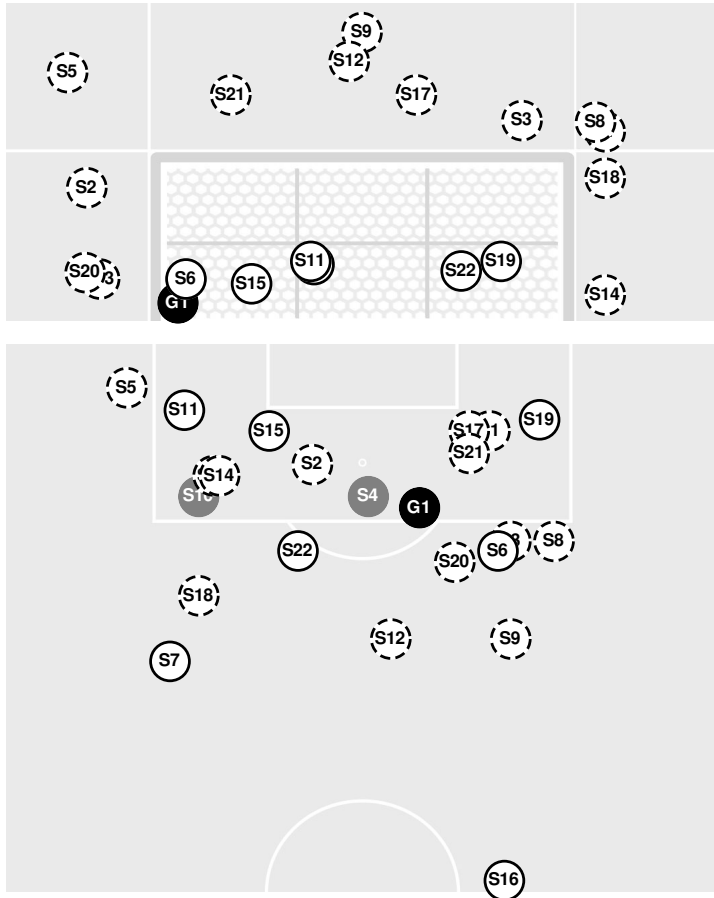

Official Soccer Shot Chart - Final
Abilene Christian vs UTSA
9/22/2024 Park West Athletics Complex, San Antonio, TX
2024 Women's Soccer

Match Time: 1:05 PM
Match Duration: 02:42
Attendance: 379

Officials: Kaitlyn Trowbridge, Frank Huber, Joshua Mahoney, Michael Lavergne

Shots by Half Intervals		1st Half	2nd Half
Roadrunners		11	12
Wildcats		6	3

Shot Chart

ROADRUNNERS