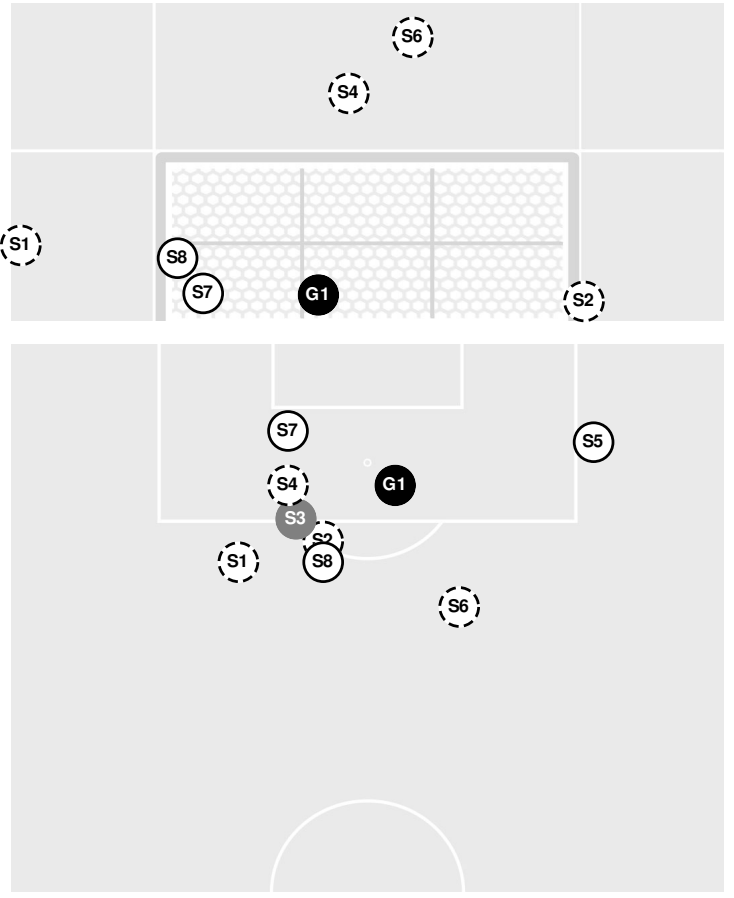

Officials: Kaitlyn Trowbridge, Frank Huber, Joshua Mahoney, Michael Lavergne

Shots by Half Intervals		1st Half	2nd Half
Roadrunners		11	12
Wildcats		6	3

Shot Chart

ROADRUNNERS

WILDCATS

S Shot Off Target
 S Shot On Target
 S Blocked
 G Goal / Own Goal