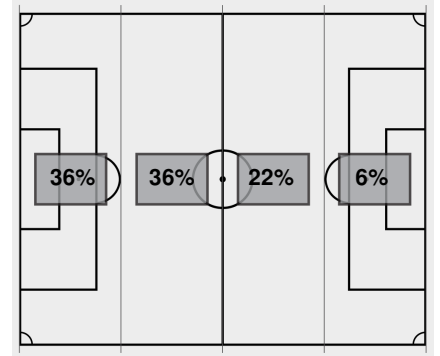

Official's signature _____