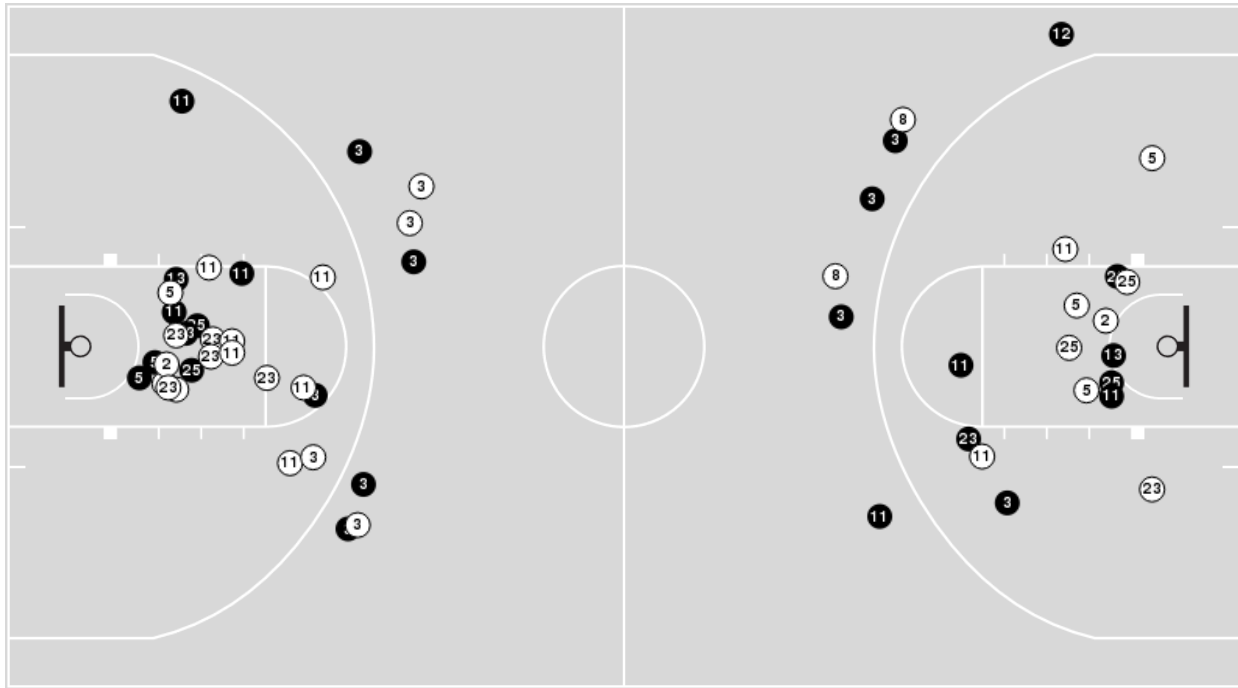

Players => 2, 3, 5, 8, 10, 11, 12, 13, 15, 20, 22, 23, 25FG Types=>AllResults=>All

UTEP

All Field Goals