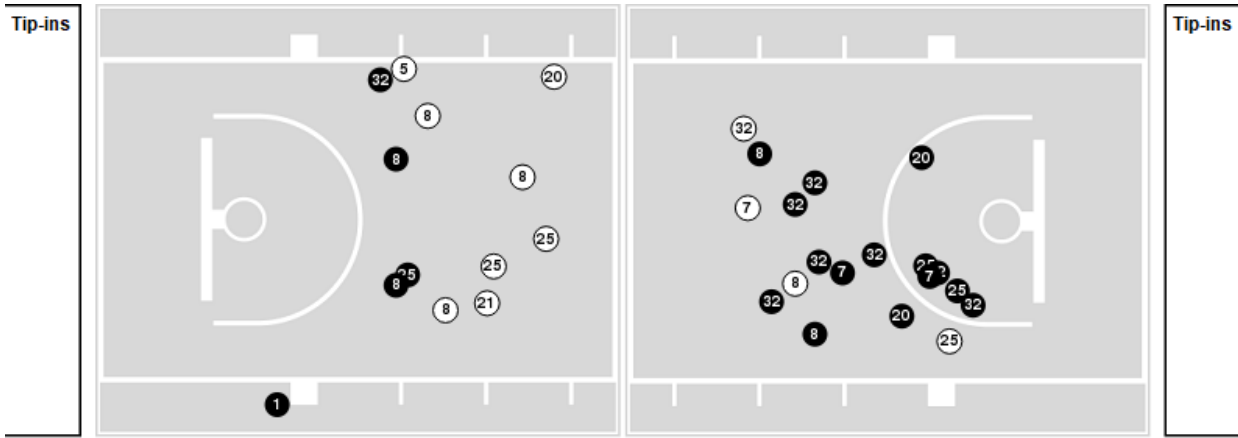

Blow Up Chart

● Made ○ Missed N - Player Number

UTSA	M/A	%
Field Goals	28/50	56
2 Points	23/36	64
3 Points	5/14	36
Free Throws	17/20	85

UTSA	M/A	%
Points in the Paint	38 (19 / 30)	63
Fast Break Points	10 (6/7)	86
Second Chance Points	7 (5/9)	56
Effective FG%	61