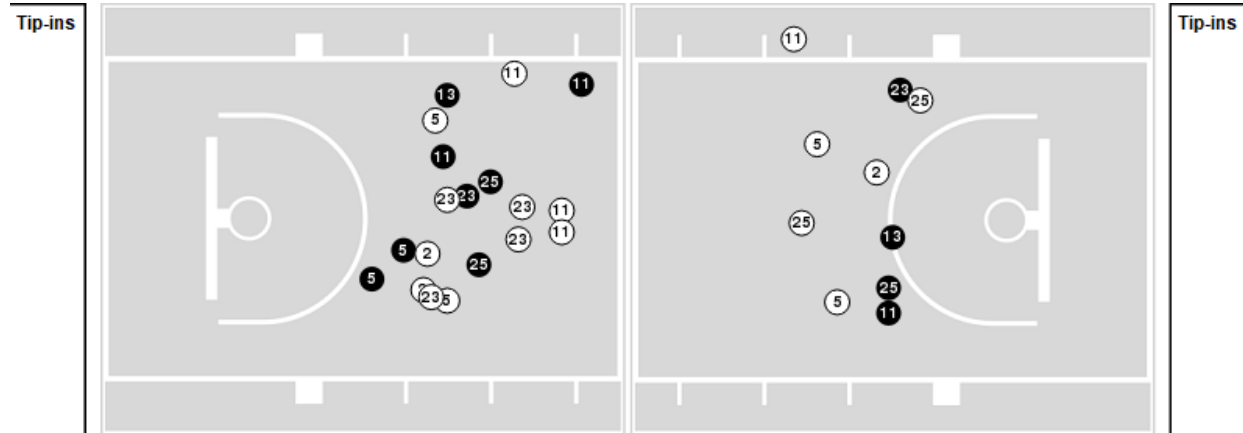

Blow Up Chart

● Made   ○ Missed   N - Player Number

UTEP	M/A	%
Field Goals	26/56	46
2 Points	17/42	40
3 Points	9/14	64
Free Throws	12/18	67

UTEP	M/A	%
Points in the Paint	24 (12 / 29)	41
Fast Break Points	6 (5/9)	56
Second Chance Points	12 (6/12)	50
Effective FG%	54