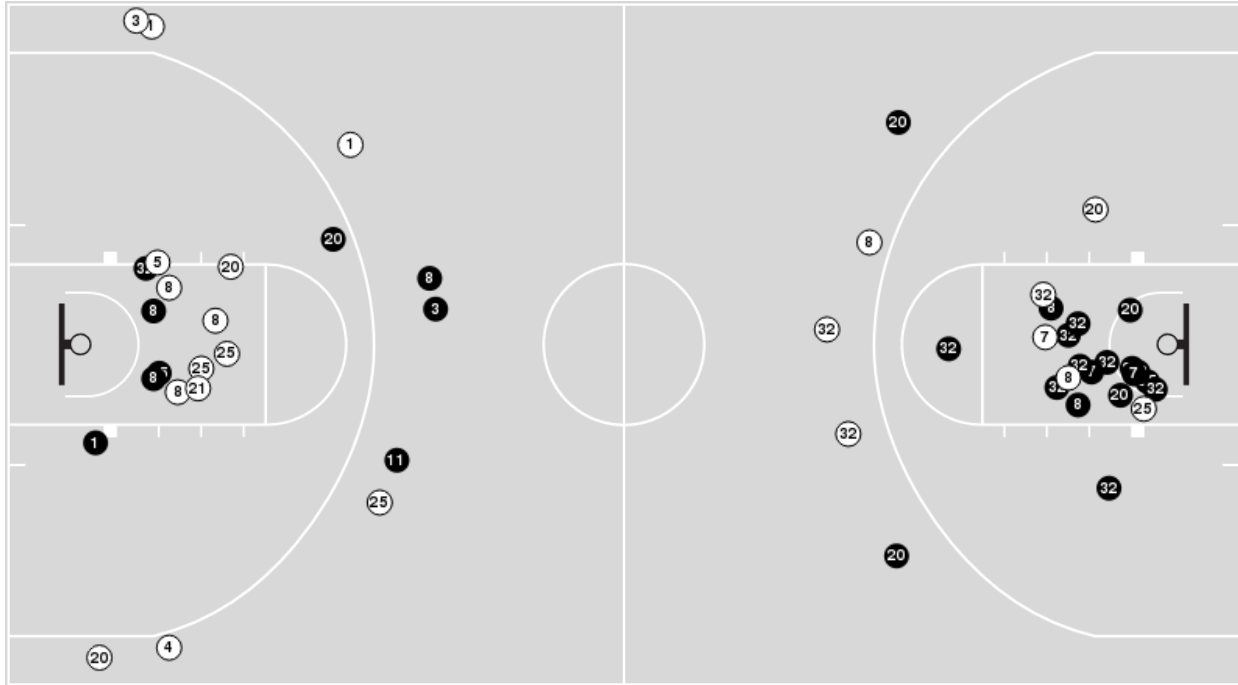

Players => 1, 2, 3, 4, 5, 7, 8, 11, 12, 13, 20, 21, 25, 32, 33FG Types=>AllResults=>All

UTSA

All Field Goals