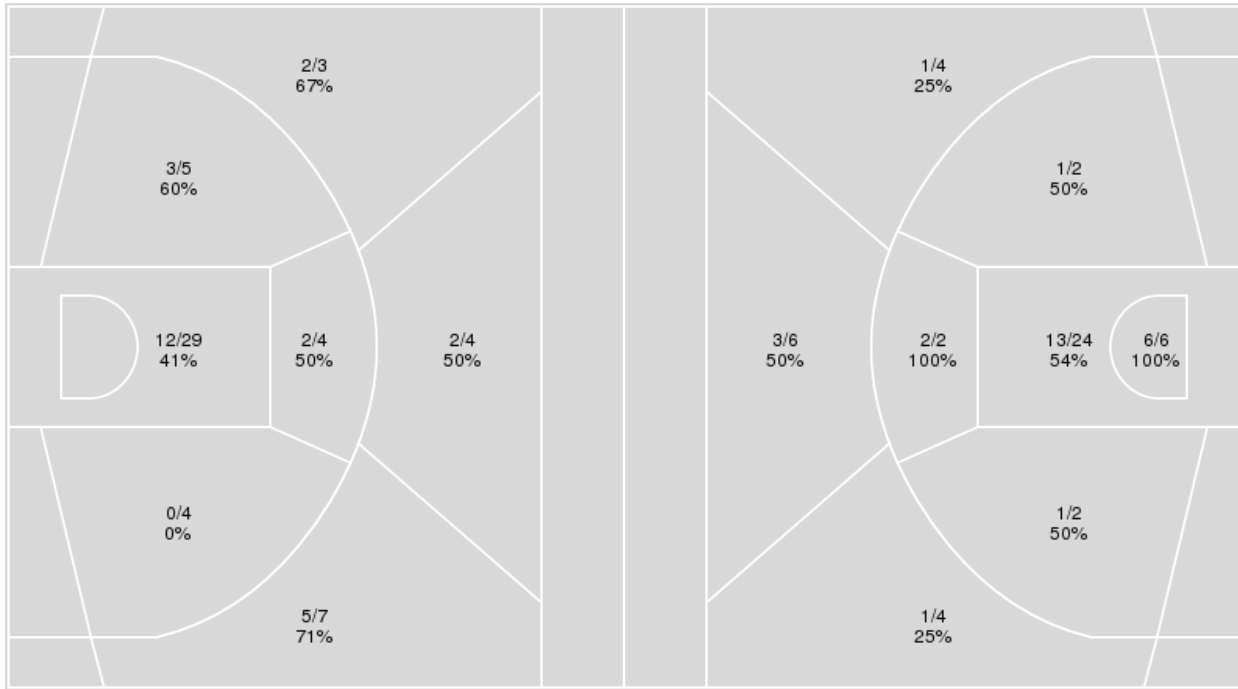

UTSA at UTEP

11/16/24 Don Haskins Center, El Paso
2024-25 Women's Basketball

Officials: Scott Yarbrough, Bill Larance, Nadi Carey

{ Players => 2, 3, 5, 8, 10, 11, 12, 13, 15, 20, 22, 23, 25; } FG Types => All; Results => All;

{ Players => 1, 2, 3, 4, 5, 7, 8, 11, 12, 13, 20, 21, 25, 32, 33; } FG Types => All; Results => All;

UTEP

UTSA

UTEP	M/A	%
Field Goals	26/56	46
2 Points	17/42	40
3 Points	9/14	64
Free Throws	12/18	67

UTSA	M/A	%
Field Goals	28/50	56
2 Points	23/36	64
3 Points	5/14	36
Free Throws	17/20	85