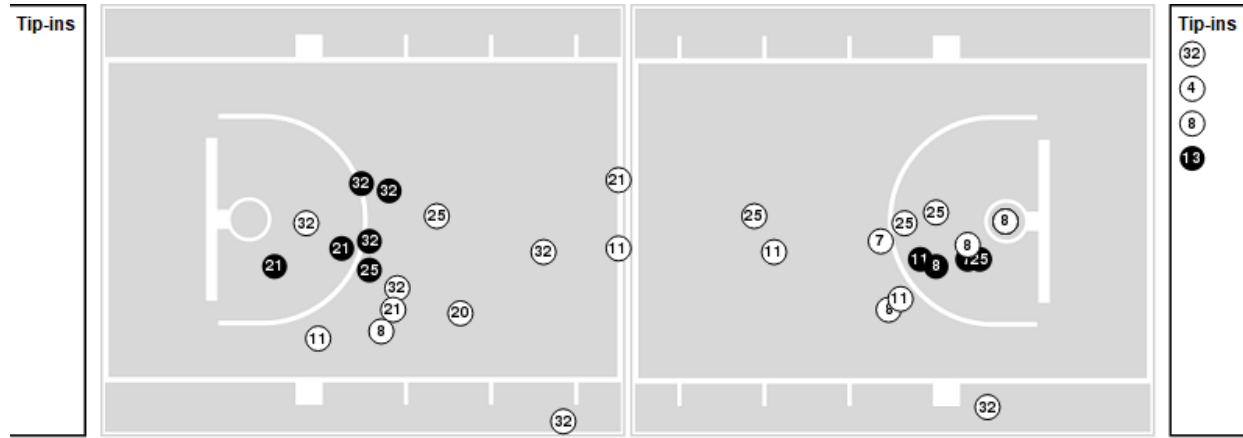

Blow Up Chart

● Made   ○ Missed   N - Player Number

UTSA	M/A	%
Field Goals	20/61	33
2 Points	15/42	36
3 Points	5/19	26
Free Throws	17/20	85

UTSA	M/A	%
Points in the Paint	26 (13 / 34)	38
Fast Break Points	6 (4/4)	100
Second Chance Points	12 (9/19)	47
Effective FG%	37