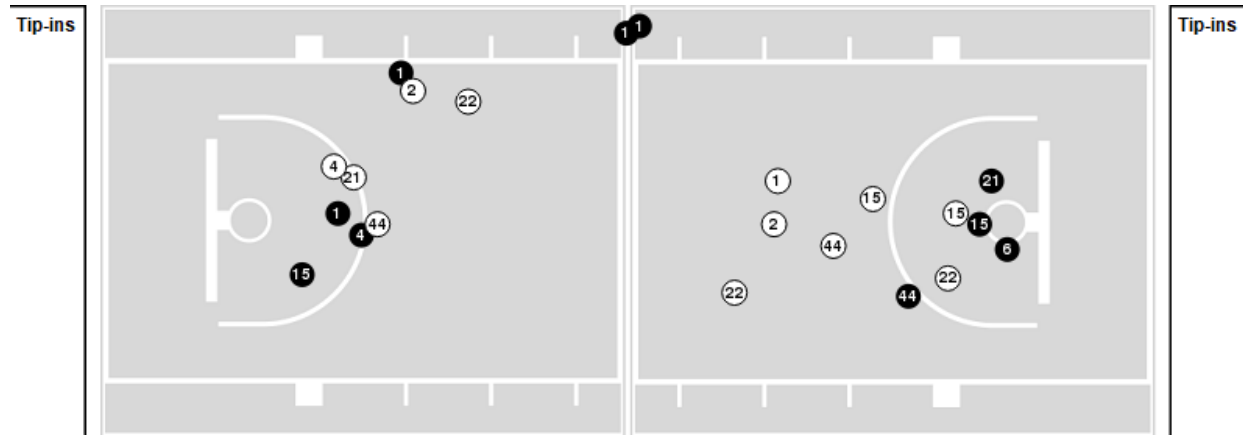

Blow Up Chart

● Made   ○ Missed   N - Player Number

UNC Greensboro	M/A	%
Field Goals	18/51	35
2 Points	13/31	42
3 Points	5/20	25
Free Throws	12/19	63

UNC Greensboro	M/A	%
Points in the Paint	16 (8 / 20)	40
Fast Break Points	10 (5/5)	100
Second Chance Points	0 (0/4)	0
Effective FG%	40