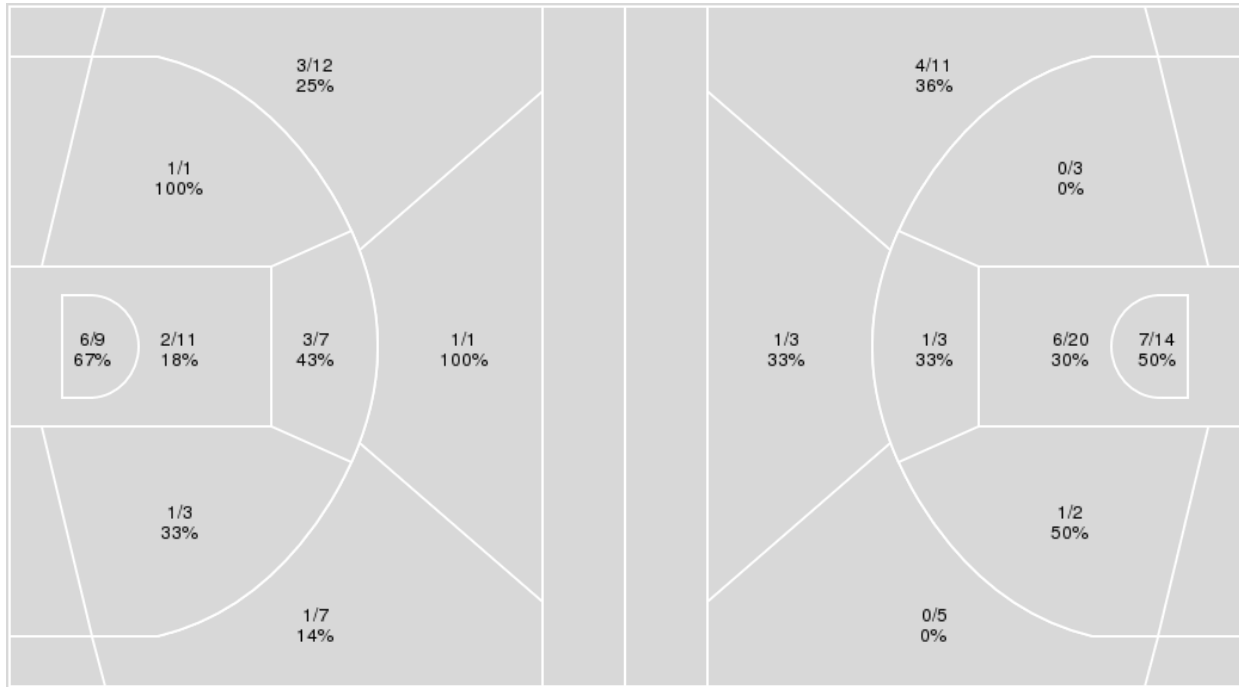

Officials: Scott Berkins, Cori Chambers, Carmelo De La Rosa

{ Players => All; } FG Types => All; Results => All;

{ Players => All; } FG Types => All; Results => All;

UNC Greensboro

UTSA

UNC Greensboro	M/A	%
Field Goals	18/51	35
2 Points	13/31	42
3 Points	5/20	25
Free Throws	12/19	63

UTSA	M/A	%
Field Goals	20/61	33
2 Points	15/42	36
3 Points	5/19	26
Free Throws	17/20	85