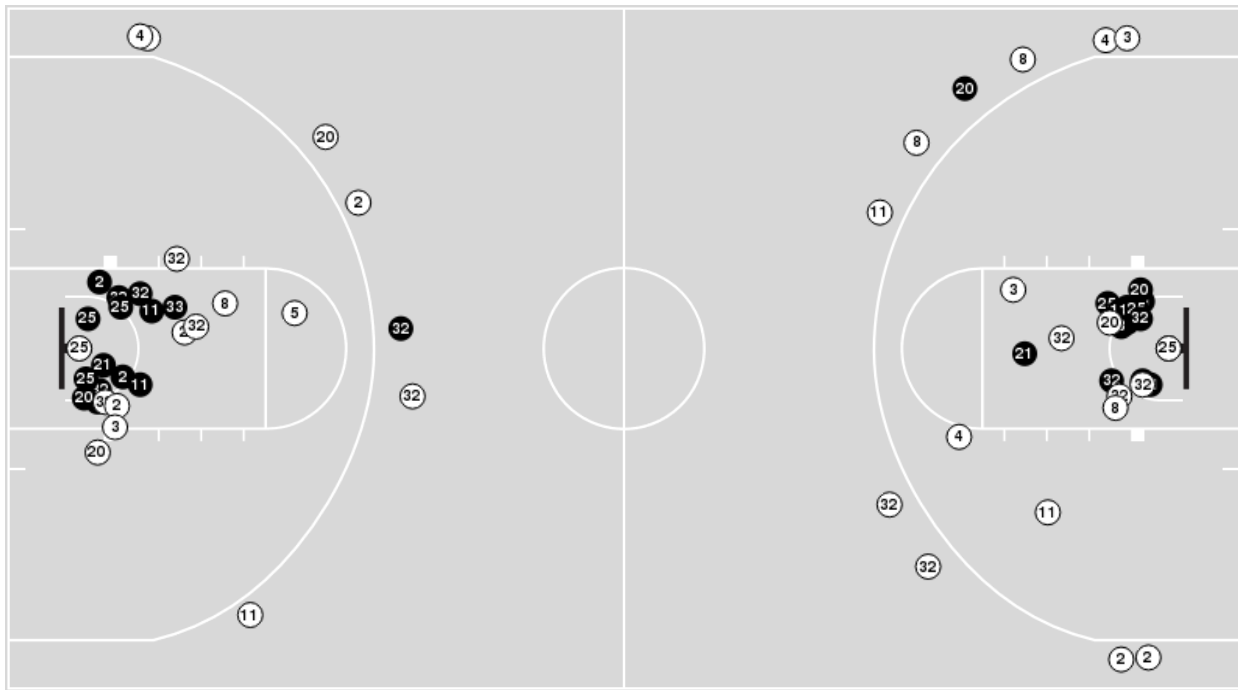

Officials: Pualani Spurlock, Fatou Cissoko-Stephens, Ashley Birch

Players => 1, 2, 3, 4, 5, 7, 8, 11, 12, 13, 20, 21, 25, 32, 33FG Types=>AllResults=>All

UTSA

All Field Goals