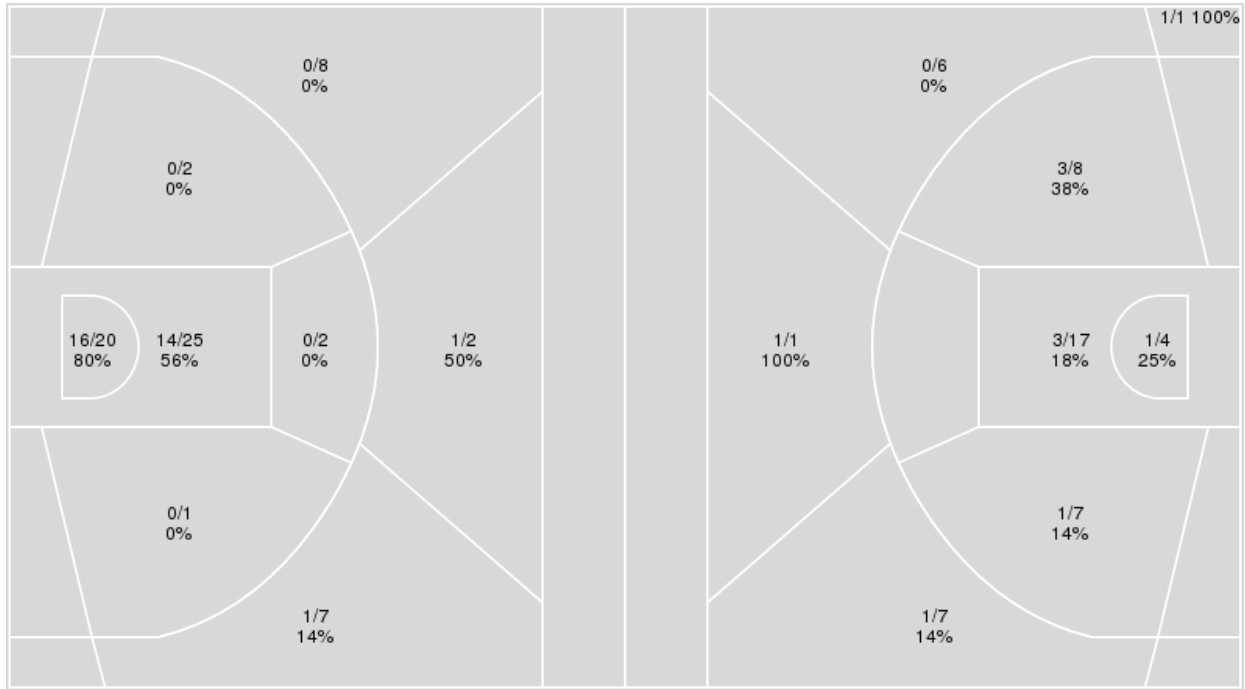

Officials: Pualani Spurlock, Fatou Cissoko-Stephens, Ashley Birch

{ Players => 1, 2, 3, 4, 5, 7, 8, 11, 12, 13, 20, 21, 25, 32, 33; } FG Types => All; Results => All;

{ Players => 0, 1, 3, 4, 5, 7, 8, 10, 11, 15, 23, 24, 25; } FG Types => All; Results => All;

UTSA

Sam Houston

UTSA	M/A	%
Field Goals	32/67	48
2 Points	30/50	60
3 Points	2/17	12
Free Throws	13/17	76

Sam Houston	M/A	%
Field Goals	11/51	22
2 Points	8/36	22
3 Points	3/15	20
Free Throws	11/23	48