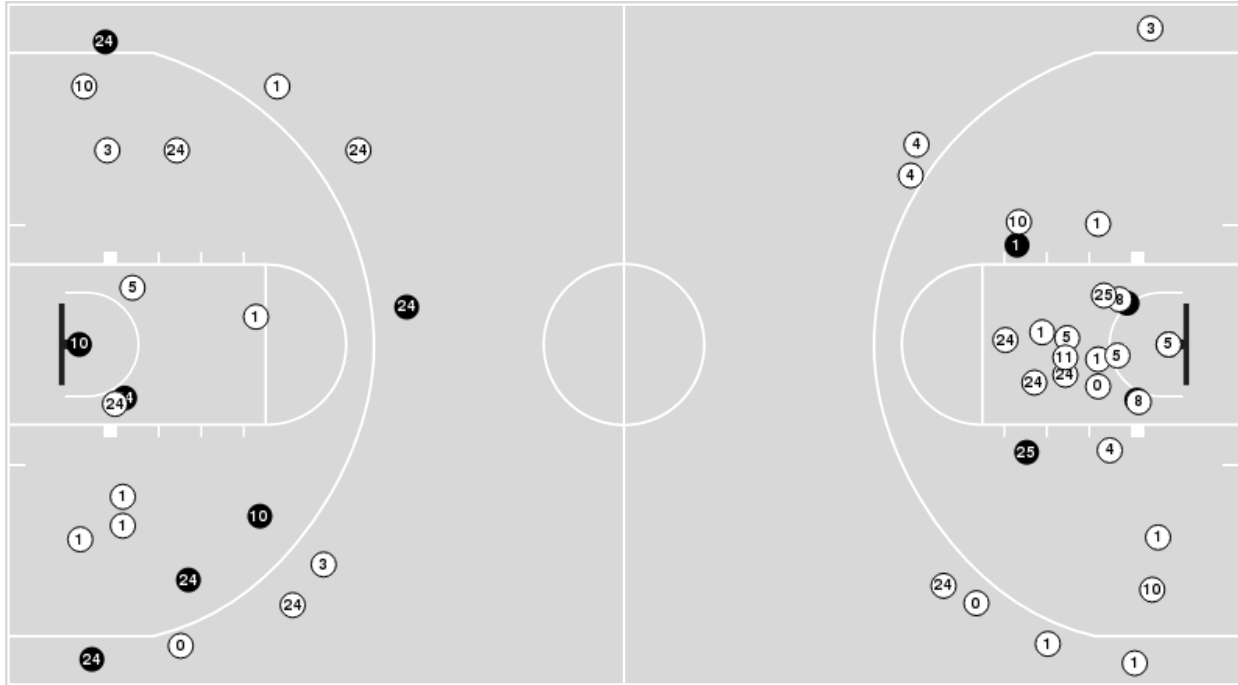

Officials: Pualani Spurlock, Fatou Cissoko-Stephens, Ashley Birch

Players => 0, 1, 3, 4, 5, 7, 8, 10, 11, 15, 23, 24, 25 FG Types=>All Results=>All

Sam Houston

All Field Goals