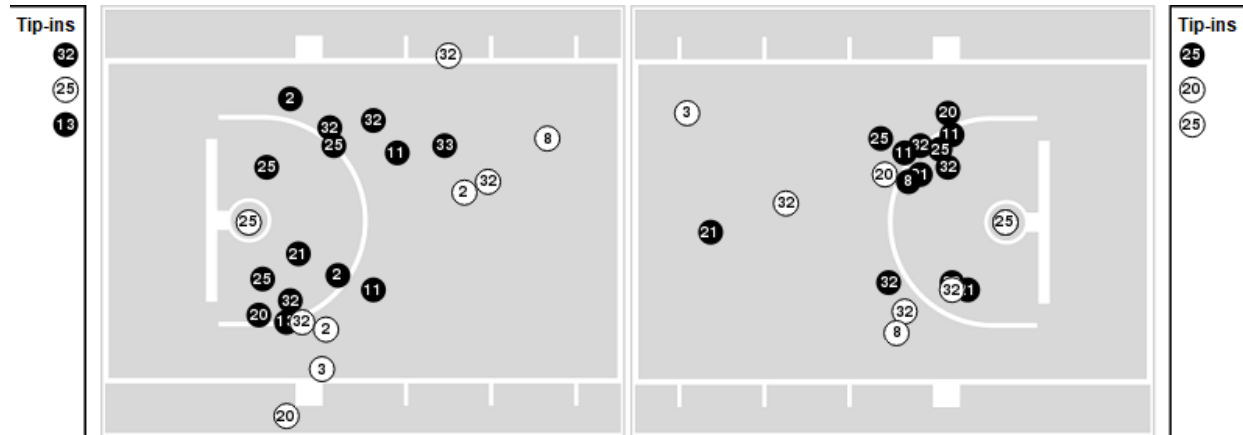

Officials: Pualani Spurlock, Fatou Cissoko-Stephens, Ashley Birch

Players => 1, 2, 3, 4, 5, 7, 8, 11, 12, 13, 20, 21, 25, 32, 33FG Types=>AllResults=>All

UTSA

All Field Goals

Blow Up Chart

● Made ○ Missed N - Player Number