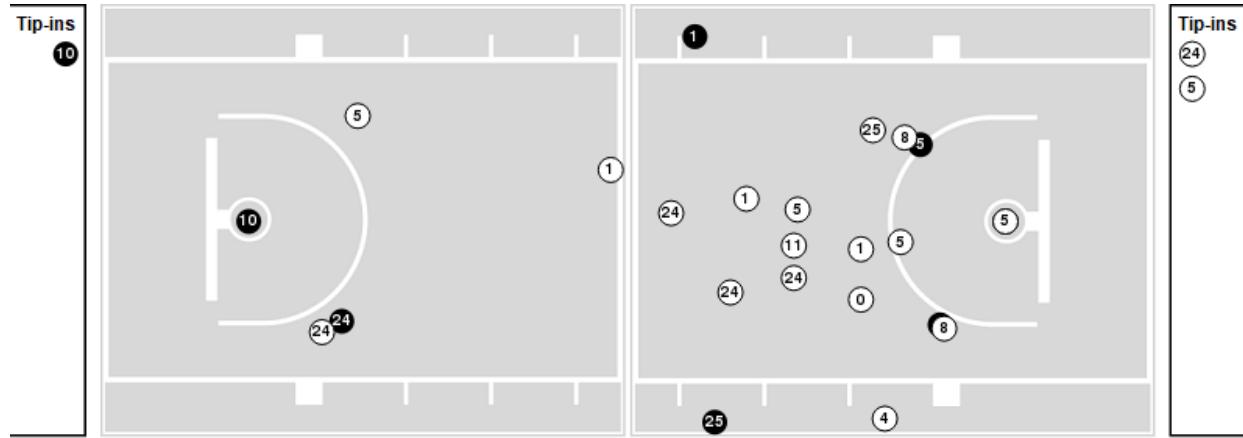

Blow Up Chart

● Made ○ Missed N - Player Number

Sam Houston	M/A	%
Field Goals	11/51	22
2 Points	8/36	22
3 Points	3/15	20
Free Throws	11/23	48

Sam Houston	M/A	%
Points in the Paint	8 (4 / 21)	19
Fast Break Points	1 (1/4)	25
Second Chance Points	5 (4/13)	31
Effective FG%	25