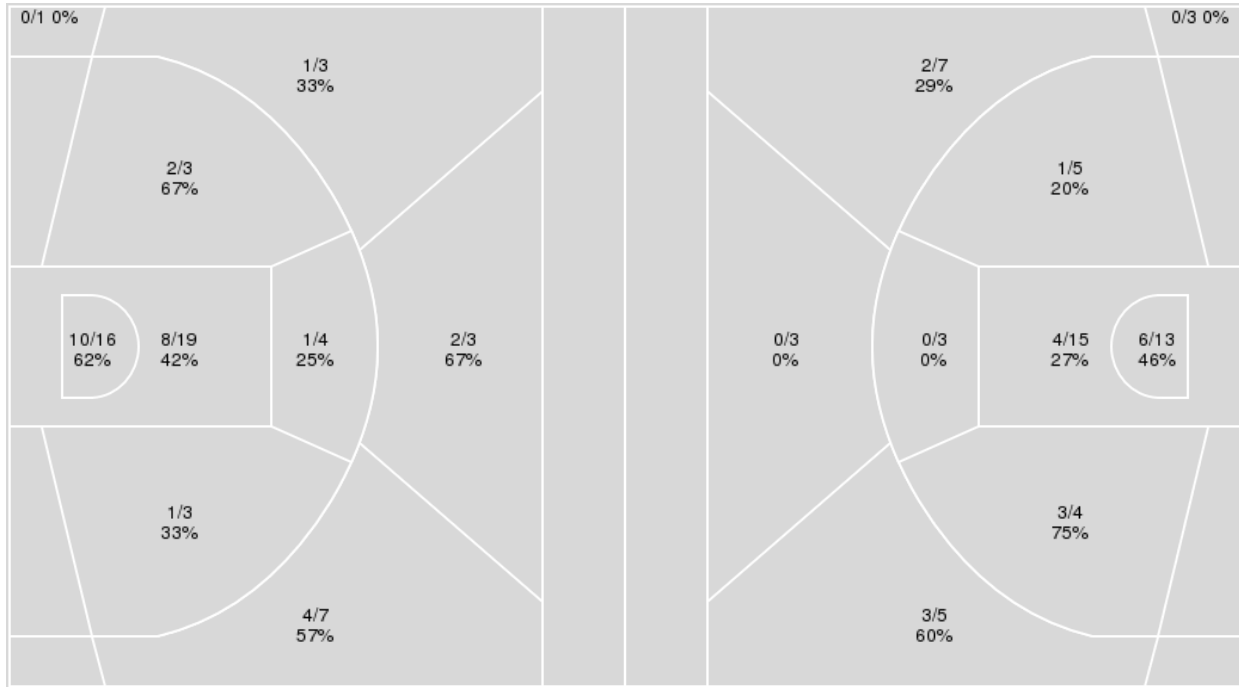

Officials: Fatou Cissoko, Brandon Enterline, Tom Danaher

{ Players => All; } FG Types => All; Results => All;

{ Players => All; } FG Types => All; Results => All;

UTSA

UT Arlington

UTSA	M/A	%
Field Goals	29/59	49
2 Points	22/45	49
3 Points	7/14	50
Free Throws	11/16	69

UT Arlington	M/A	%
Field Goals	19/58	33
2 Points	14/40	35
3 Points	5/18	28
Free Throws	18/19	95