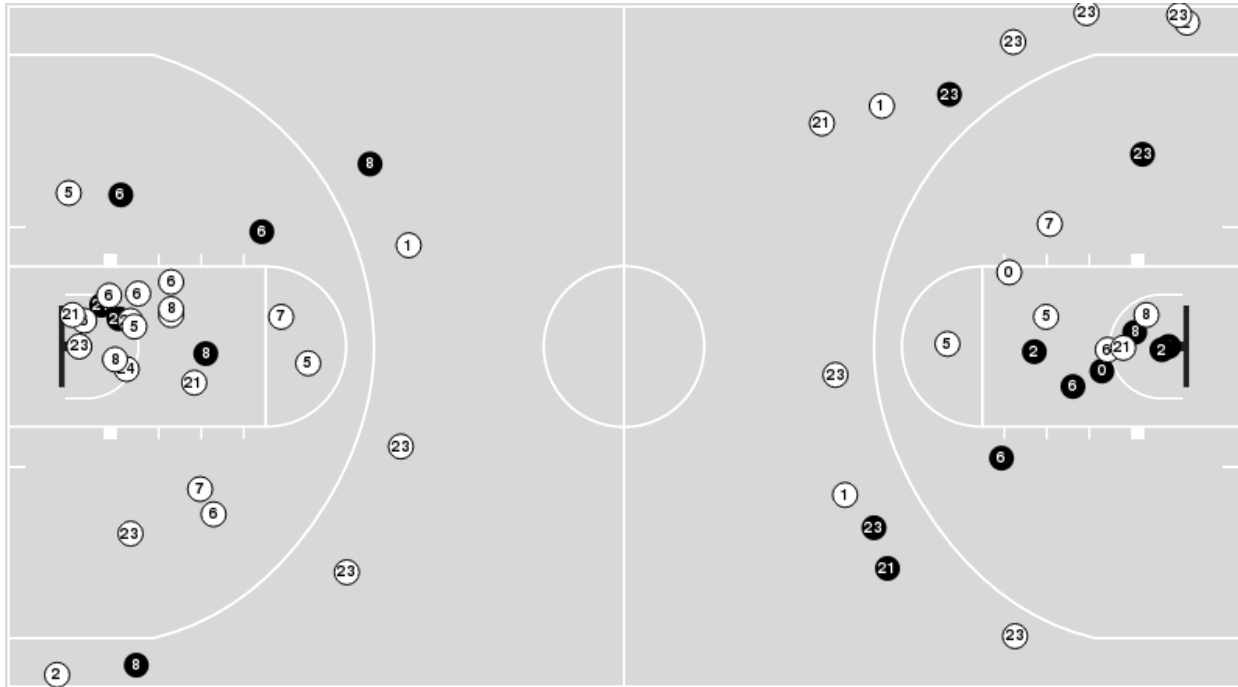

Players => AllFG Types=>AllResults=>All
UT Arlington

All Field Goals