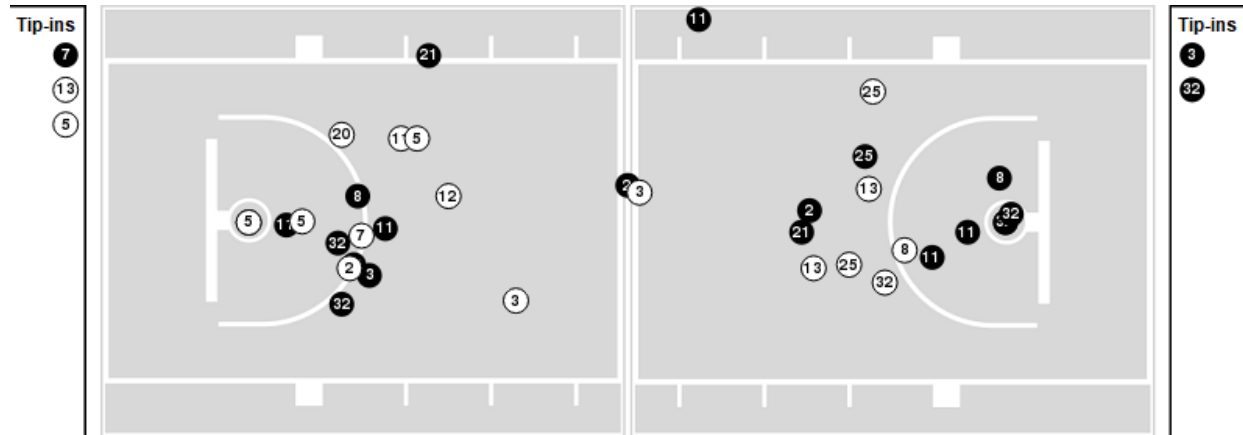

Blow Up Chart

● Made   ○ Missed   N - Player Number

UTSA	M/A	%
Field Goals	29/59	49
2 Points	22/45	49
3 Points	7/14	50
Free Throws	11/16	69

UTSA	M/A	%
Points in the Paint	36 (18 / 35)	51
Fast Break Points	9 (6/9)	67
Second Chance Points	12 (7/15)	47
Effective FG%	55