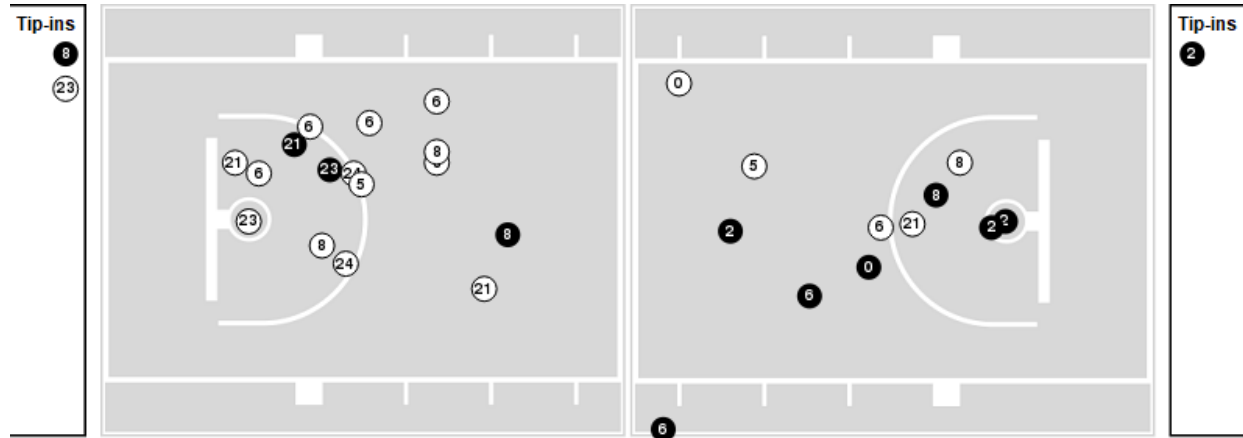

Blow Up Chart

● Made ○ Missed N - Player Number

UT Arlington	M/A	%
Field Goals	19/58	33
2 Points	14/40	35
3 Points	5/18	28
Free Throws	18/19	95

UT Arlington	M/A	%
Points in the Paint	20 (10 / 28)	36
Fast Break Points	8 (5/6)	83
Second Chance Points	13 (9/13)	69
Effective FG%	37