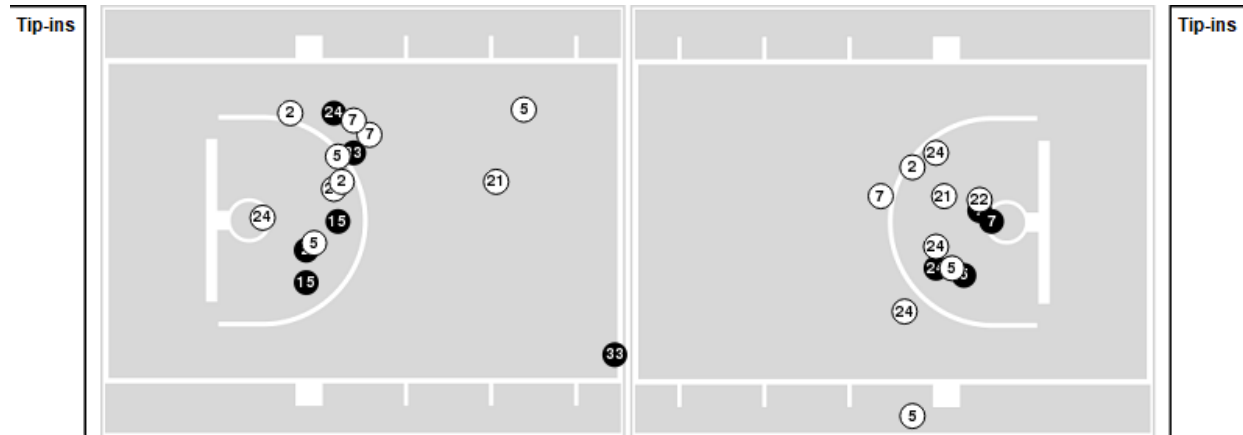

Blow Up Chart

● Made   ○ Missed   N - Player Number

Tulsa	M/A	%
Field Goals	18/61	30
2 Points	13/35	37
3 Points	5/26	19
Free Throws	12/18	67

Tulsa	M/A	%
Points in the Paint	22 (11 / 29)	38
Fast Break Points	15 (8/9)	89
Second Chance Points	6 (3/11)	27
Effective FG%	34