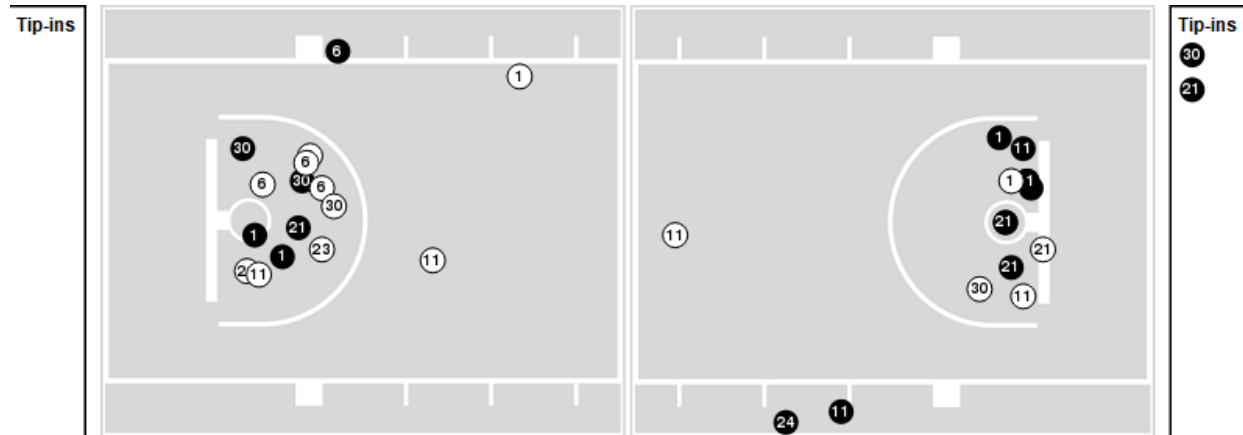

Blow Up Chart

● Made ○ Missed N - Player Number

Memphis	M/A	%
Field Goals	26/60	43
2 Points	19/41	46
3 Points	7/19	37
Free Throws	9/14	64

Memphis	M/A	%
Points in the Paint	26 (13 / 28)	46
Fast Break Points	11 (5/5)	100
Second Chance Points	13 (7/11)	64
Effective FG%	49