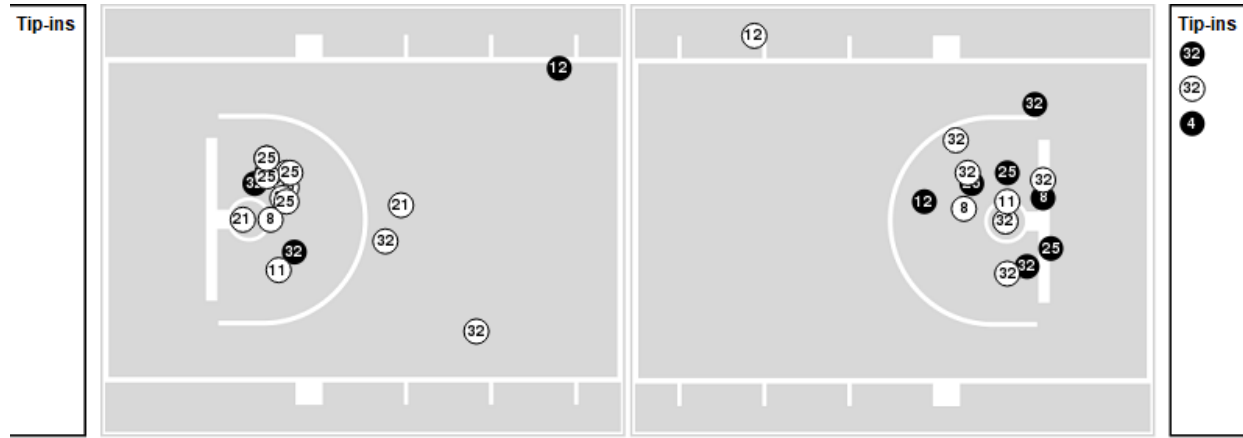

Officials: Karen Preato, Jeffrey Smith, Teresa Stuck

Players => 1, 2, 3, 4, 5, 7, 8, 11, 12, 13, 20, 21, 25, 32, 33FG Types=>AllResults=>All

UTSA

All Field Goals

Blow Up Chart

● Made ○ Missed N - Player Number