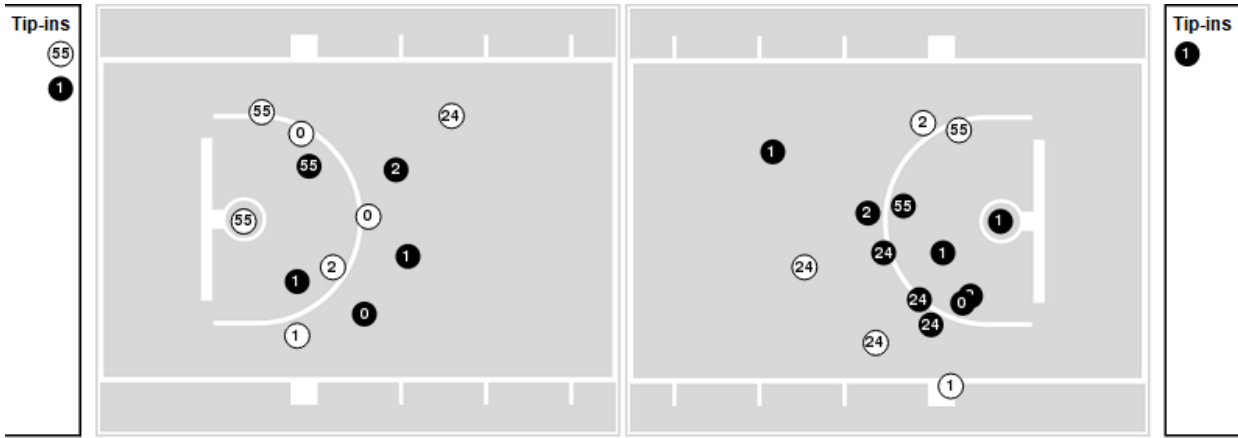

Officials: DArron George, Shaun Seales, Hunter Allen

Players => 0, 1, 2, 3, 4, 8, 10, 11, 13, 22, 24, 25, 32, 33, 34, 55 FG Types=>All Results=>All

Temple

All Field Goals

Blow Up Chart

● Made ○ Missed N - Player Number