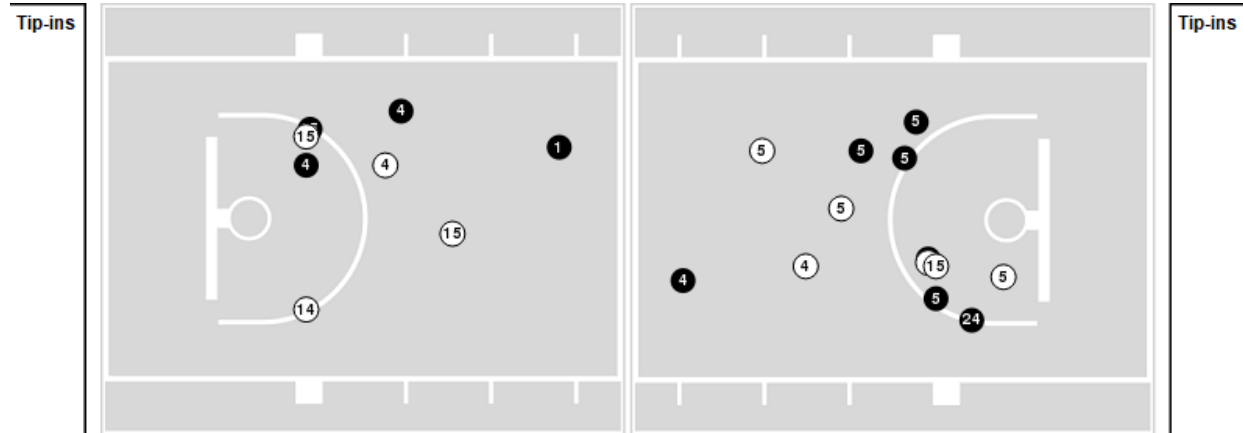

Officials: DArron George, Shaun Seales, Hunter Allen

Players => 0, 1, 2, 3, 4, 5, 6, 7, 12, 13, 14, 15, 21, 24, 25, 88FG Types=>AllResults=>All

UTSA

All Field Goals

Blow Up Chart

● Made ○ Missed N - Player Number