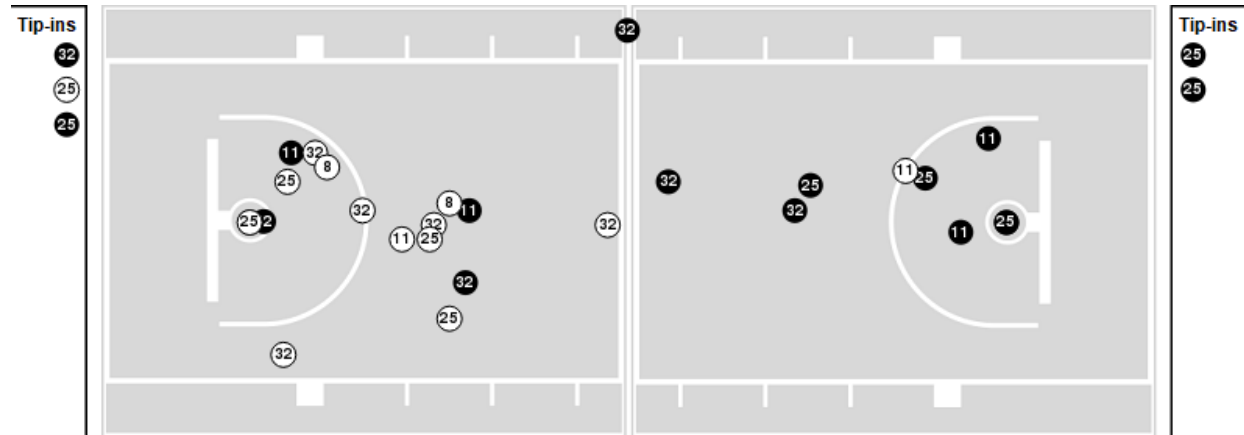

Officials: Joseph Vaszily, Angelica Suffren, John Capolino

Players => 1, 2, 3, 4, 5, 7, 8, 11, 12, 13, 20, 21, 25, 32, 33 FG Types=>All Results=>All

UTSA

All Field Goals

Blow Up Chart

● N Made ○ N Missed N - Player Number