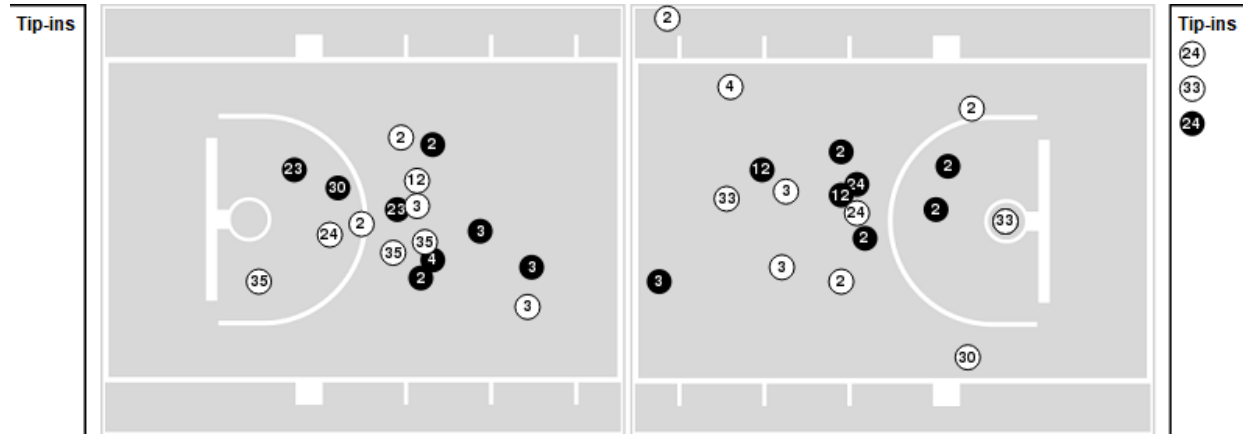

Blow Up Chart

● Made   ○ Missed   N - Player Number

North Texas	M/A	%
Field Goals	19/60	32
2 Points	17/48	35
3 Points	2/12	17
Free Throws	12/24	50

North Texas	M/A	%
Points in the Paint	34 (17 / 36)	47
Fast Break Points	14 (8/10)	80
Second Chance Points	12 (7/21)	33
Effective FG%	33