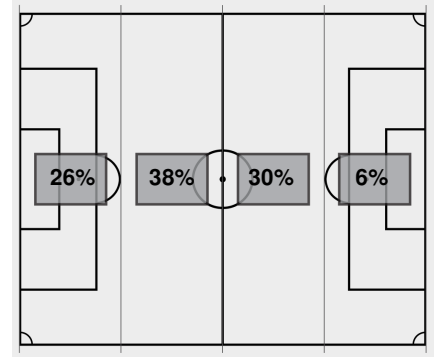

Offsides: East Carolina 1, UTSA 3.

Official Soccer Box Score - First Half

East Carolina vs UTSA

10/26/2025 Park West Athletics Complex, San Antonio, TX
2025 Women's Soccer

Match Time: 1:05 PM

Match Duration: 02:12

Attendance: 609

Officials: Amber O'Connor, Xiana Pang-Abas, Jair Campos, Maria Gutierrez Delgadillo

Attacking Direction →

2	TOTAL SHOTS	7
1	SHOTS ON TARGET	2
2	SAVES	0
2	CORNERS	3
1	OFFSIDES	3
1	YELLOW CARDS	1
0	RED CARDS	0
42%	POSSESSION TOTAL	58%