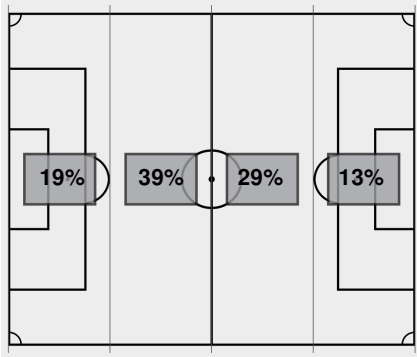

Offsides: East Carolina 1, UTSA 3.

Official Soccer Box Score - First Half

East Carolina vs UTSA

10/26/2025 Park West Athletics Complex, San Antonio, TX
2025 Women's Soccer

Match Time: 1:05 PM

Match Duration: 02:12

Attendance: 609

Officials: Amber O'Connor, Xiana Pang-Abas, Jair Campos, Maria Gutierrez Delgadillo

Attacking Direction →

2	TOTAL SHOTS	7
1	SHOTS ON TARGET	2
2	SAVES	0
2	CORNERS	3
1	OFFSIDES	3
1	YELLOW CARDS	1
0	RED CARDS	0
42%	POSSESSION TOTAL	58%