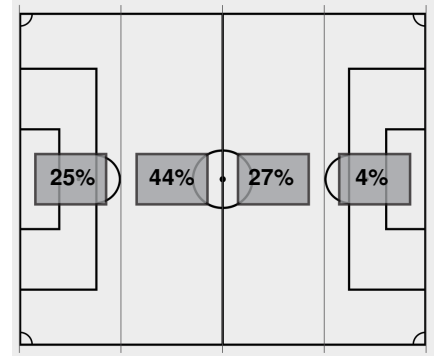

Offsides: East Carolina 1, UTSA 3.

Attacking Direction →

4	TOTAL SHOTS	22
3	SHOTS ON TARGET	5
4	SAVES	1
2	CORNERS	9
1	OFFSIDES	3
2	YELLOW CARDS	2
0	RED CARDS	0
36%	POSSESSION TOTAL	64%

← Attacking Direction