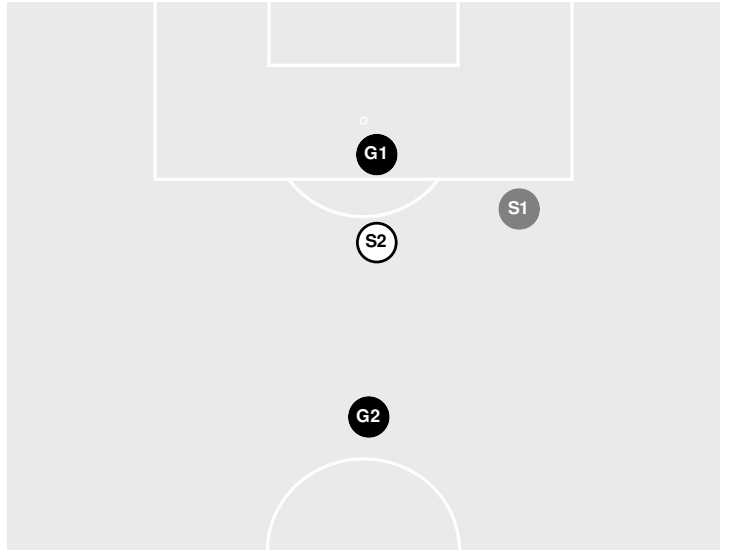

Shots by Half Intervals	Roadrunners	1st Half	2nd Half
		Pirates	7
		2	2

Shot Chart

ROADRUNNERS

PIRATES

S Shot Off Target
 S Shot On Target
 S Blocked
 G Goal / Own Goal

Shot Summary

Official Soccer Shot Chart - Final