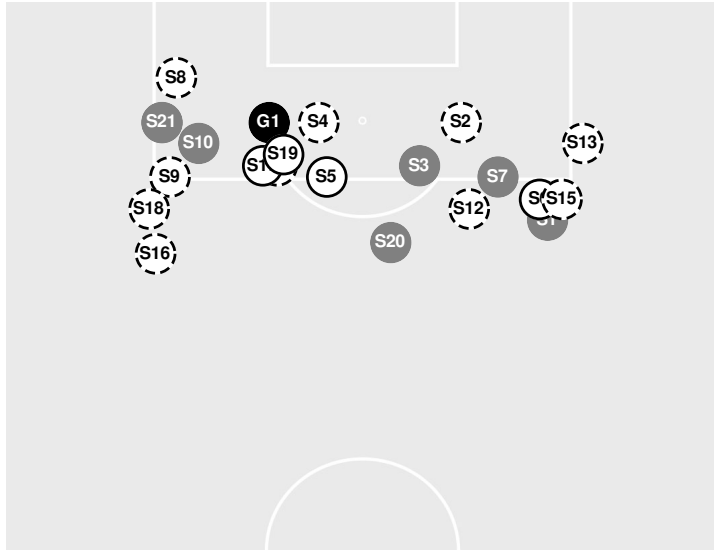

Shots by Half Intervals	Roadrunners	1st Half	2nd Half
		Pirates	7
		2	2

Shot Chart

ROADRUNNERS

PIRATES

S Shot Off Target
 S Shot On Target
 S Blocked
 G Goal / Own Goal

Shot Summary

Official Soccer Shot Chart - Final