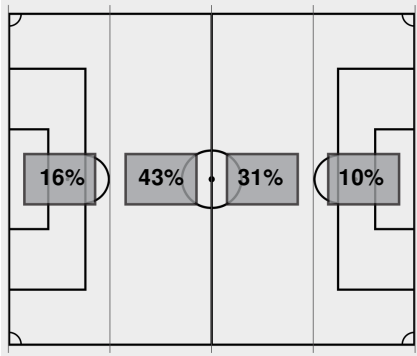

Cautions and ejections:

YC - Pirates #28 40:43; YC - Roadrunners #7 41:18; YC - Roadrunners #8 55:01; YC - Pirates #33 55:01

East Carolina vs UTSA

10/26/2025 Park West Athletics Complex, San Antonio, TX
2025 Women's Soccer

Offsides: East Carolina 1, UTSA 3.

Attacking Direction →

4	TOTAL SHOTS	22
3	SHOTS ON TARGET	5
4	SAVES	1
2	CORNERS	9
1	OFFSIDES	3
2	YELLOW CARDS	2
0	RED CARDS	0
36%	POSSESSION TOTAL	64%

← Attacking Direction