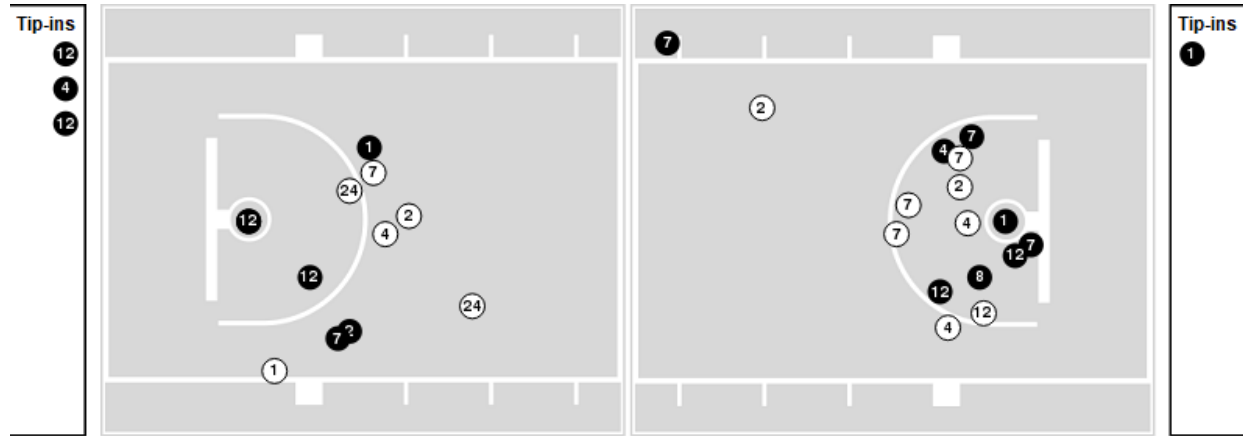

Shots in the Paint

● Made   ○ Missed   N - Player Number

UTSA	M/A	%
Field Goals	32/57	56
2 Points	20/36	56
3 Points	12/21	57
Free Throws	12/18	67

UTSA	M/A	%
Points in the Paint	28 (14/28)	50
Fast Break Points	4 (2/2)	100
Second Chance Points	13 (6/7)	86
Effective FG%	67