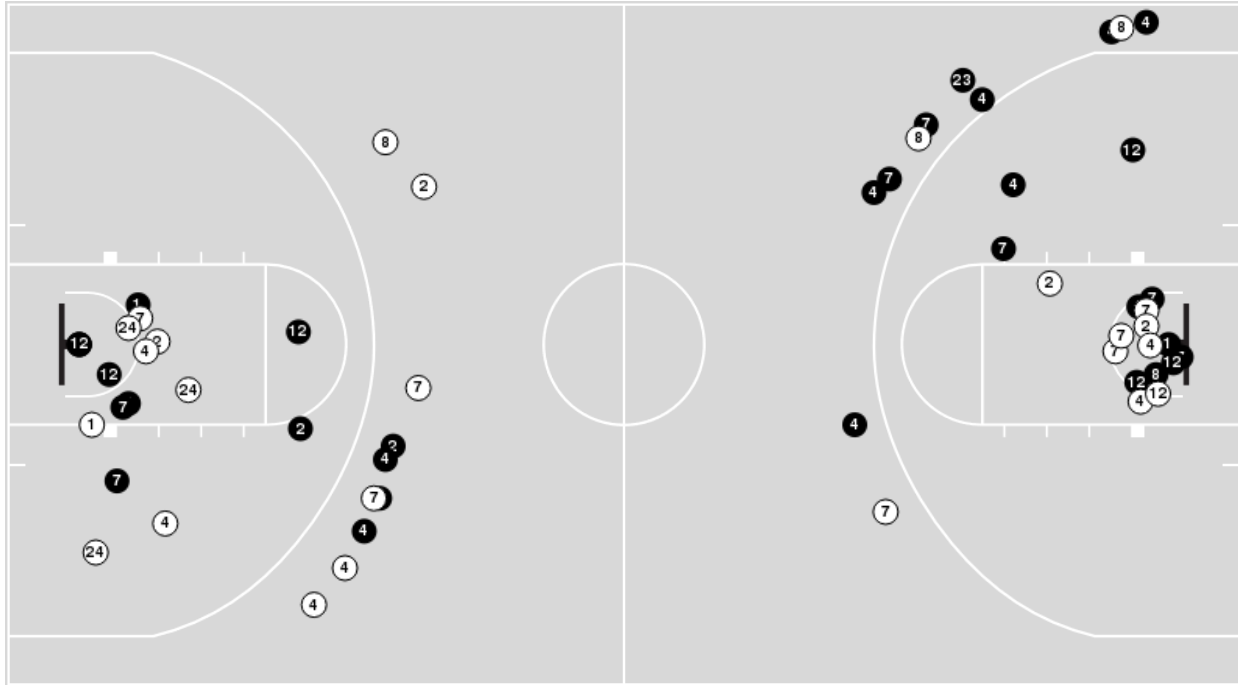

Players => All ; FG Types => All ; Results => All ;

UTSA

All Field Goals