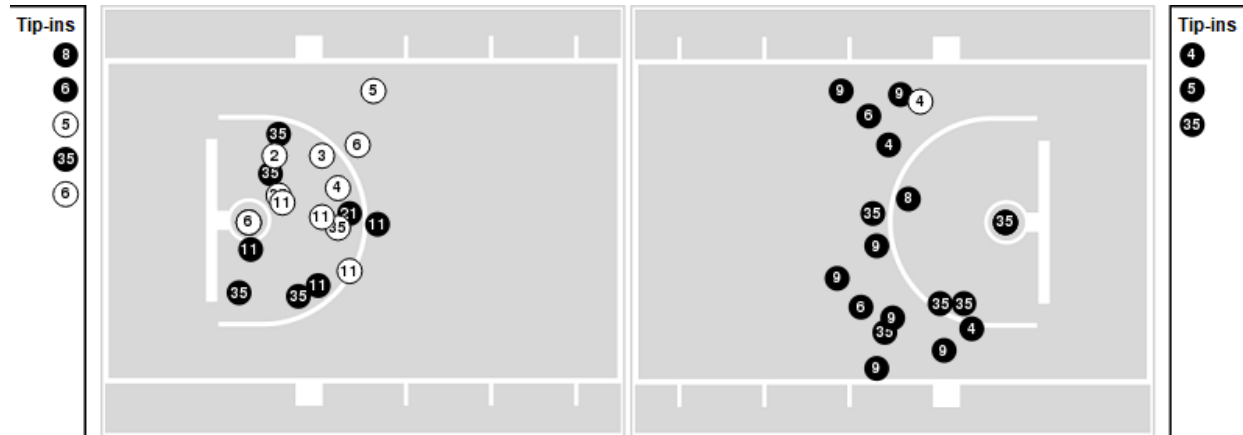

Shots in the Paint

● Made   ○ Missed   N - Player Number

South Fla.	M/A	%
Field Goals	41/74	55
2 Points	30/43	70
3 Points	11/31	35
Free Throws	16/23	70

South Fla.	M/A	%
Points in the Paint	60 (30/43)	70
Fast Break Points	14 (8/11)	73
Second Chance Points	27 (16/23)	70
Effective FG%	63