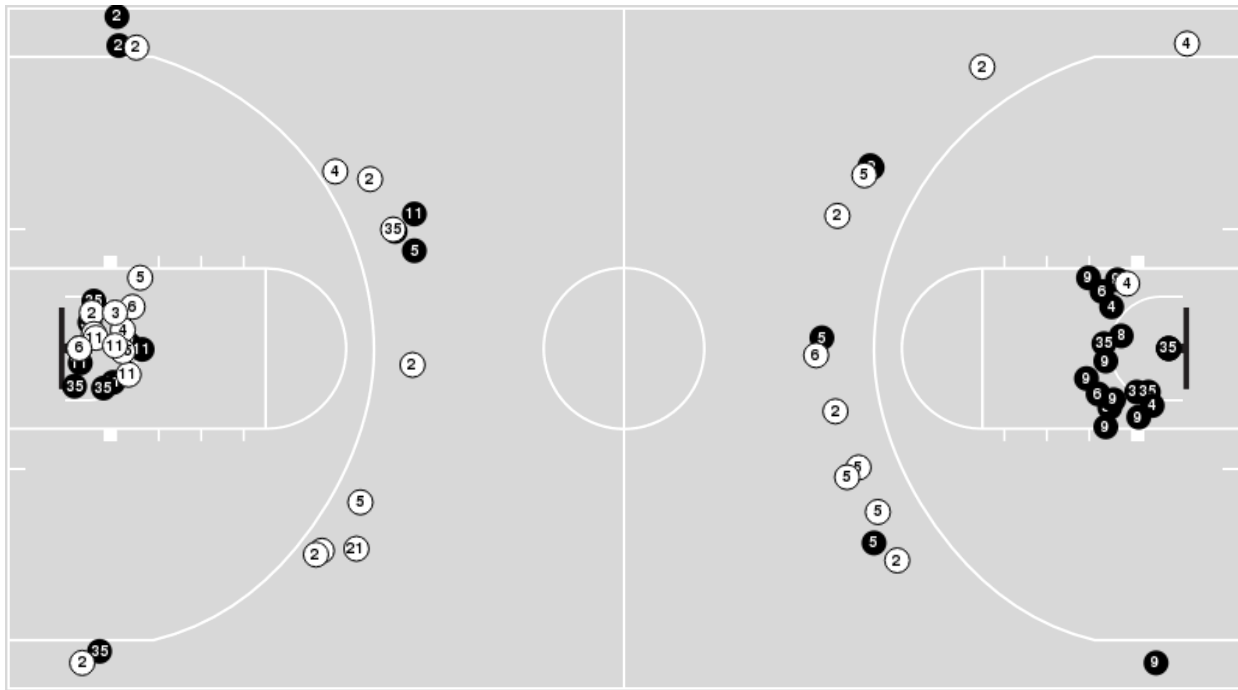

Players => All ; FG Types => All ; Results => All ;

South Fla.

All Field Goals