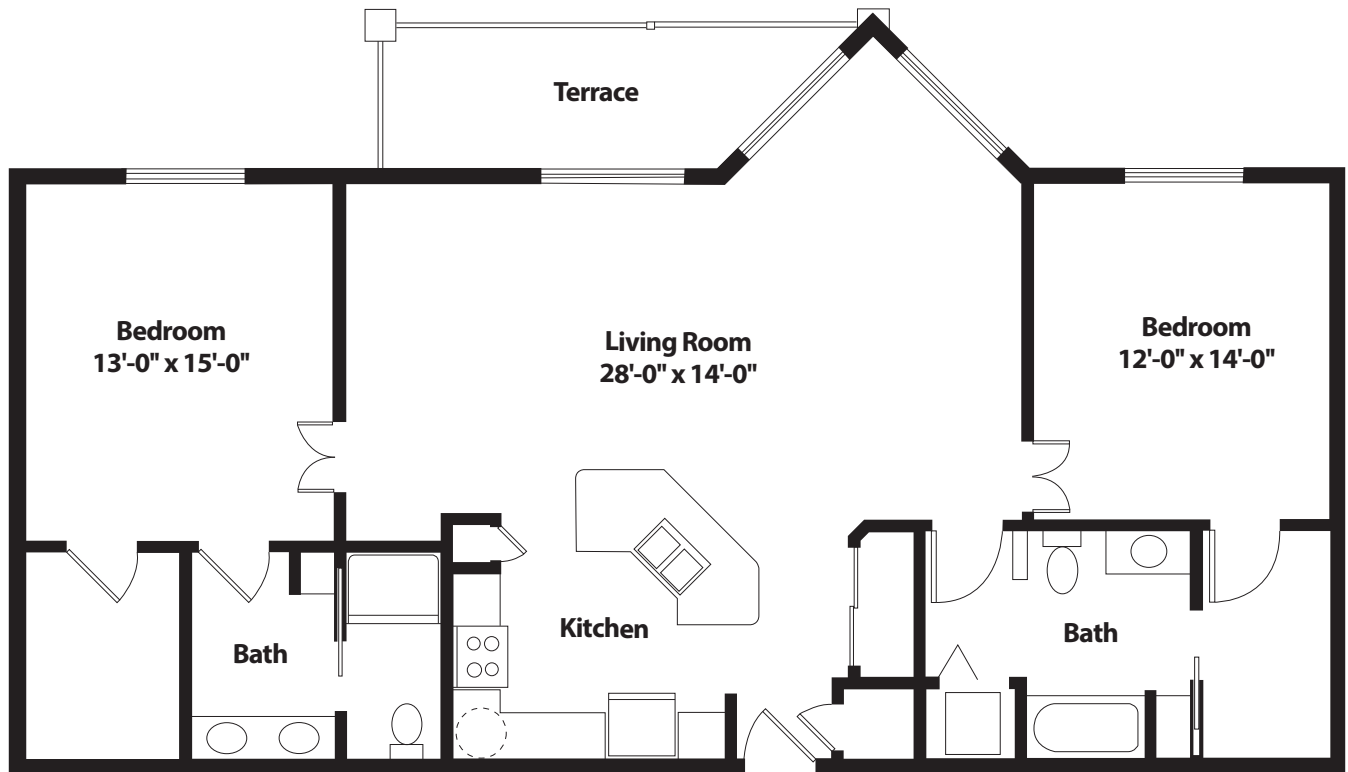

Rainier

1,385 sq. ft.

All dimensions, features and specifications are approximate and subject to change without notice.

4400 South 80th Street
Lincoln, NE 68516

402.489.8505

GrandLodgeAtThePreserve.com

GRAND LODGE AT THE PRESERVE | 