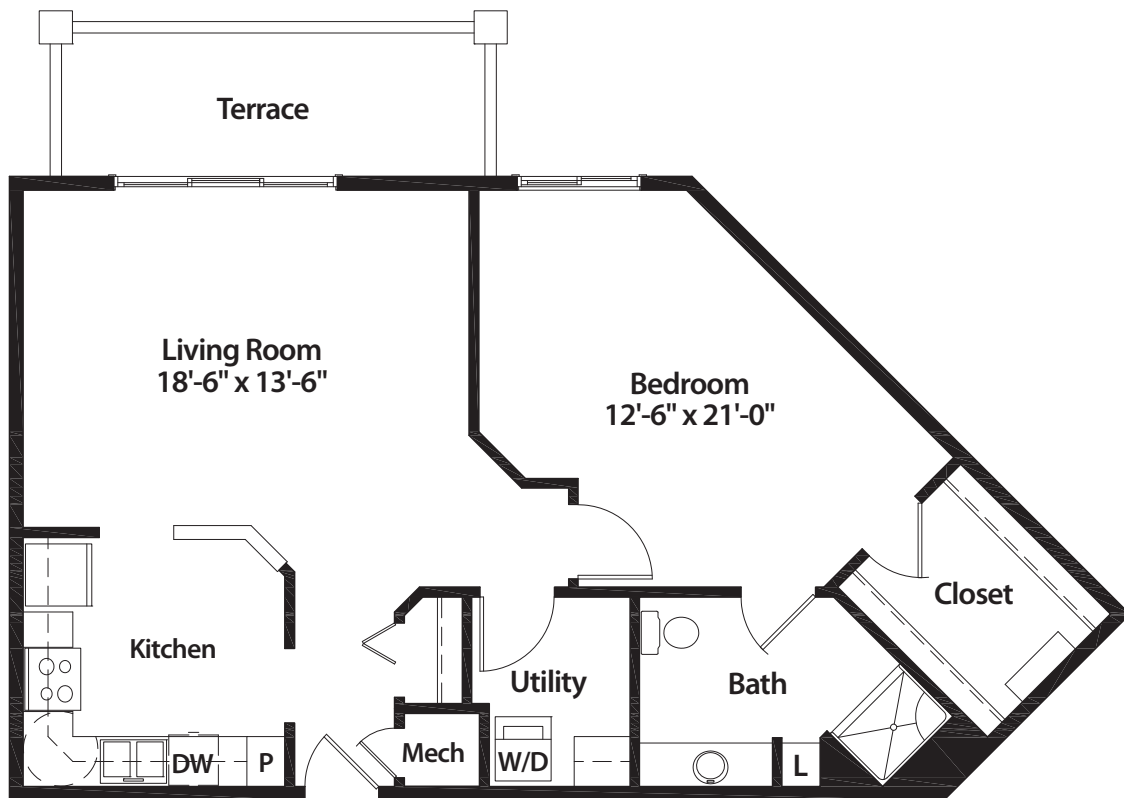

# Estes

945 sq. ft.

All dimensions, features and specifications are approximate and subject to change without notice.

4400 South 80th Street  
Lincoln, NE 68516

**402.489.8505**

**GrandLodgeAtThePreserve.com**