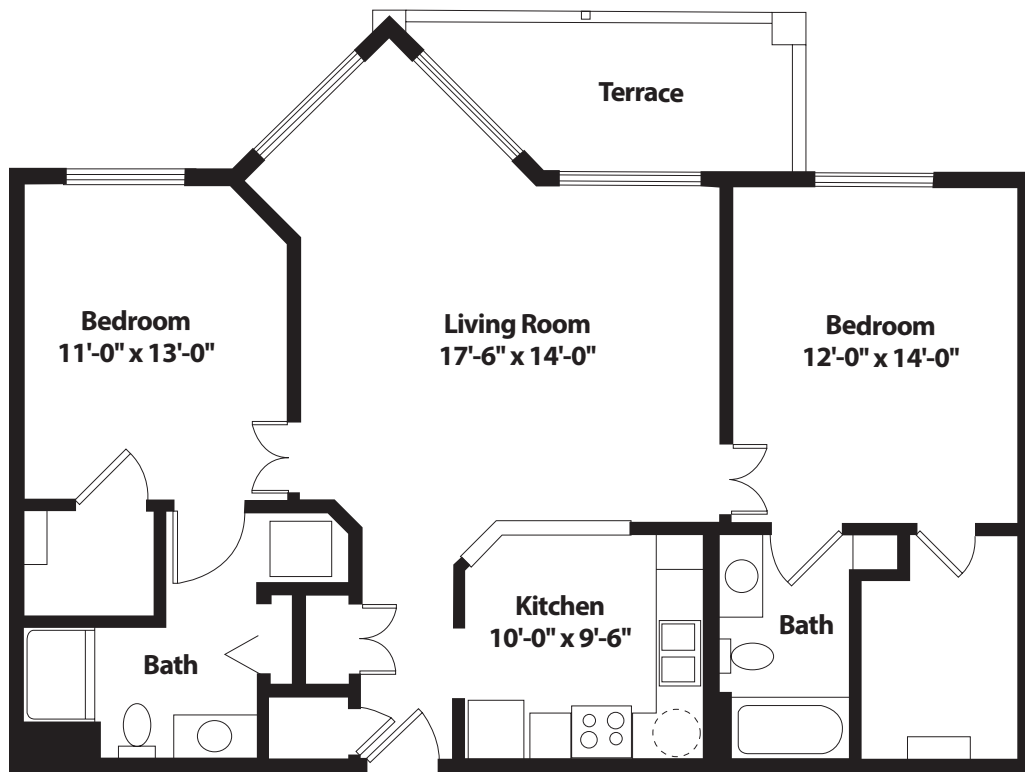

Silverton

1,095 sq. ft.

All dimensions, features and specifications are approximate and subject to change without notice.

4400 South 80th Street
Lincoln, NE 68516

402.489.8505

GrandLodgeAtThePreserve.com

GRAND LODGE AT THE PRESERVE |