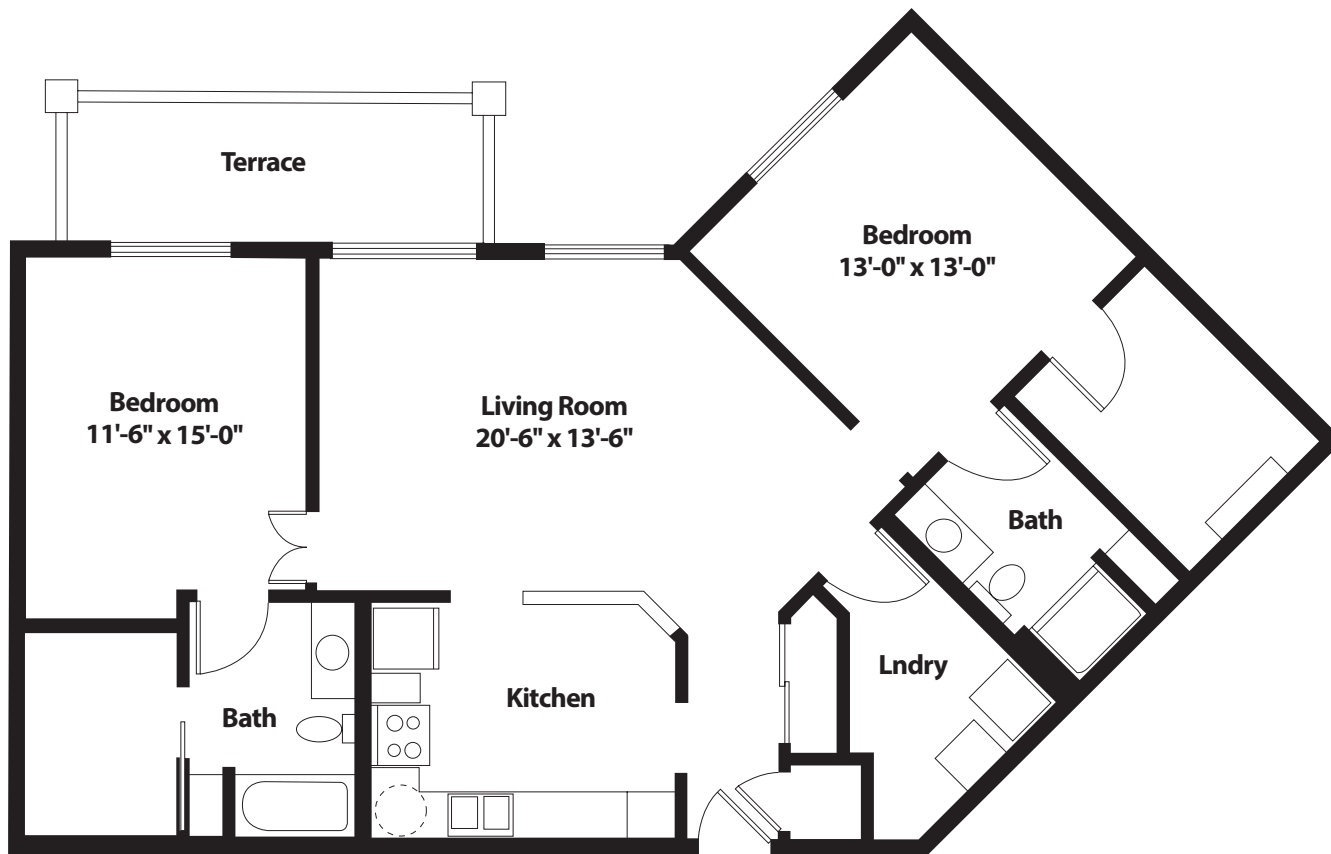

Copper Mountain

1,270 sq. ft.

All dimensions, features and specifications are approximate and subject to change without notice.

4400 South 80th Street

Lincoln, NE 68516

402.489.8505

GrandLodgeAtThePreserve.com