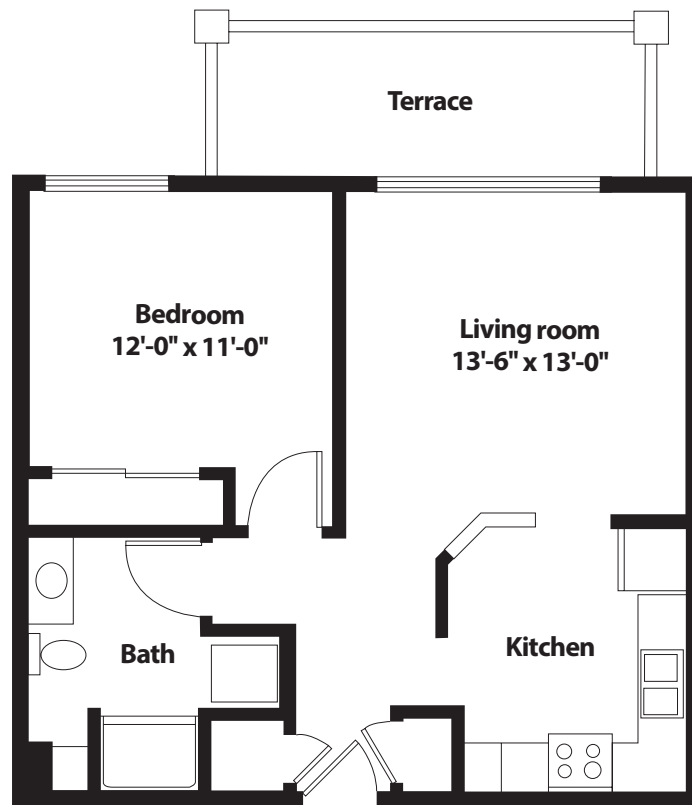

Alta

675 sq. ft.

All dimensions, features and specifications are approximate and subject to change without notice.

4400 South 80th Street
Lincoln, NE 68516

402.489.8505

GrandLodgeAtThePreserve.com

GRAND LODGE AT THE PRESERVE |